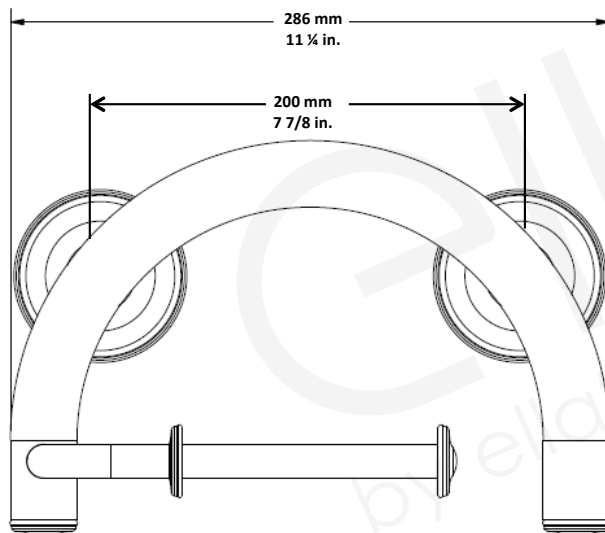

2-in-1 Grab Bar & Paper Holder