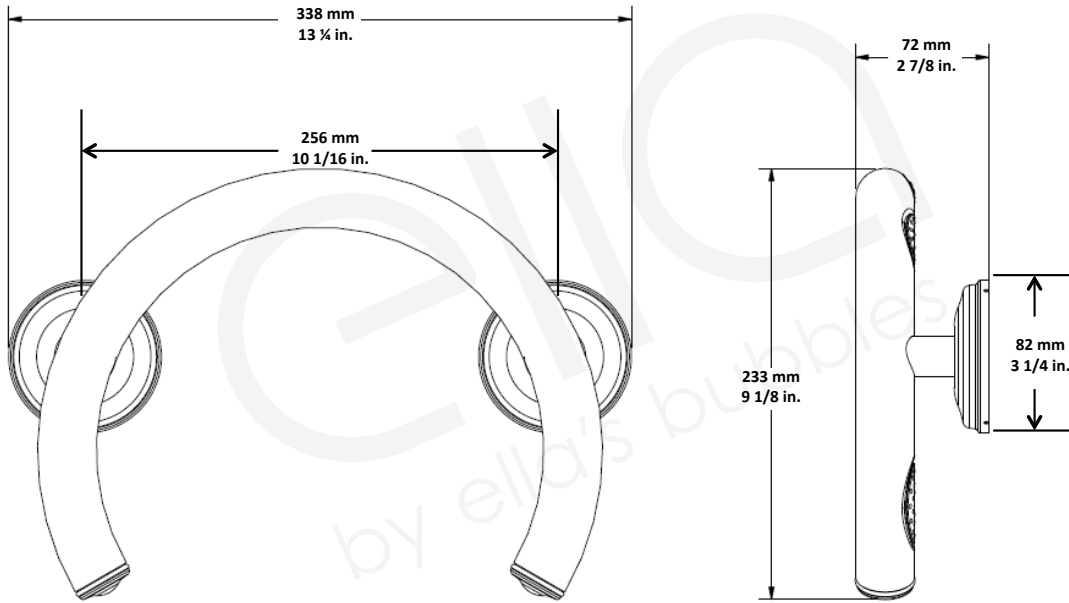

SafeGrip 7-Piece Grab Bar Set

Oil Rubbed Bronze

FEATURING GRABCESSORIES

by ella's bubbles

Ella Order #: GRB-7PC-ORB

Grabcessories
MAKING LIFE EASY, SAFE AND BEAUTIFUL

Dimensions:

Dimensions..... Refer to attached drawings
Total Package Weight23.5 lbs. (10.7 kg)

Description:

- Stainless Steel Construction
- No Slip Rubber Grips (excluding towel shelf)
- 1¼" diameter for ADA Compliance
- Easy installation with option for mounting to hollow wall or with a stud
- Supports up to 500 lbs. when installed using supportive wall substrates or LifeSafe™ Anchors
- Complete matching set in Oil Rubbed Bronze finish for the entire bathroom
- Includes LifeSafe Hollow Wall Anchors and stud mount flanges

Package Includes:

- One (1) 2-in-1 Grab Bar & Paper Holder
- One (1) 2-in-1 Tub or Shower Grab Ring
- One (1) 2-in-1 Grab Bar Towel Bar
- One (1) 2-in-1 Grab Bar Towel Shelf
- Three (3) 16 inch Curved Grab Bars

In an effort to continually improve our product, specifications and configurations are subject to change without notice.

2-in-1 Grab Bar & Paper Holder

2-in-1 Shower / Tub Grab Bar Ring

Grab Bar Towel Bar