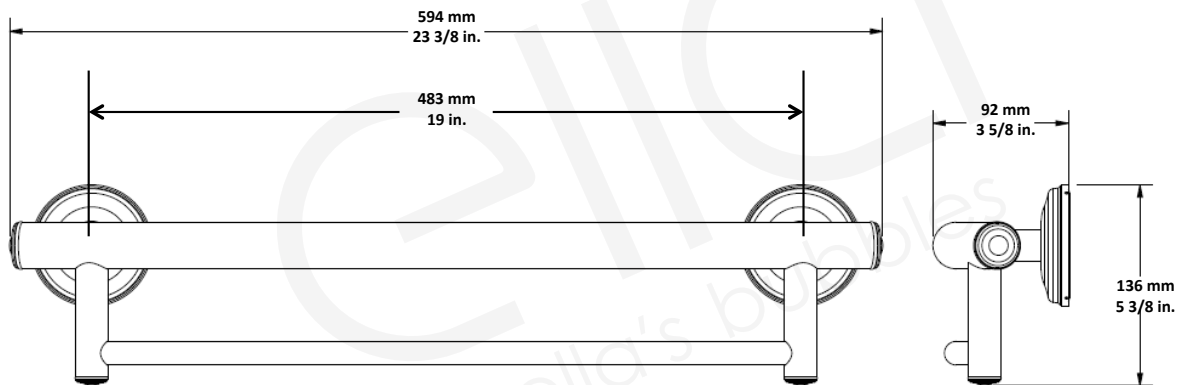

Description:

- Stainless Steel Construction
- No Slip Rubber Grips (excluding towel shelf)
- 1¼" diameter for ADA Compliance
- Easy installation with option for mounting to hollow wall or with a stud
- Supports up to 500 lbs. when installed using supportive wall substrates or LifeSafe™ Anchors
- Complete matching set in Oil Rubbed Bronze finish for the entire bathroom
- Includes LifeSafe Hollow Wall Anchors and stud mount flanges

Package Includes:

- One (1) 2-in-1 Grab Bar & Paper Holder
- One (1) 2-in-1 Tub or Shower Grab Ring
- One (1) 2-in-1 Grab Bar Towel Bar
- One (1) 2-in-1 Grab Bar Towel Shelf
- Three (3) 16 inch Curved Grab Bars

In an effort to continually improve our product, specifications and configurations are subject to change without notice.

2-in-1 Grab Bar & Paper Holder

2-in-1 Shower / Tub Grab Bar Ring

Grab Bar Towel Bar

Grab Bar Towel Shelf

Three (3) 16" Curved Grab Bars