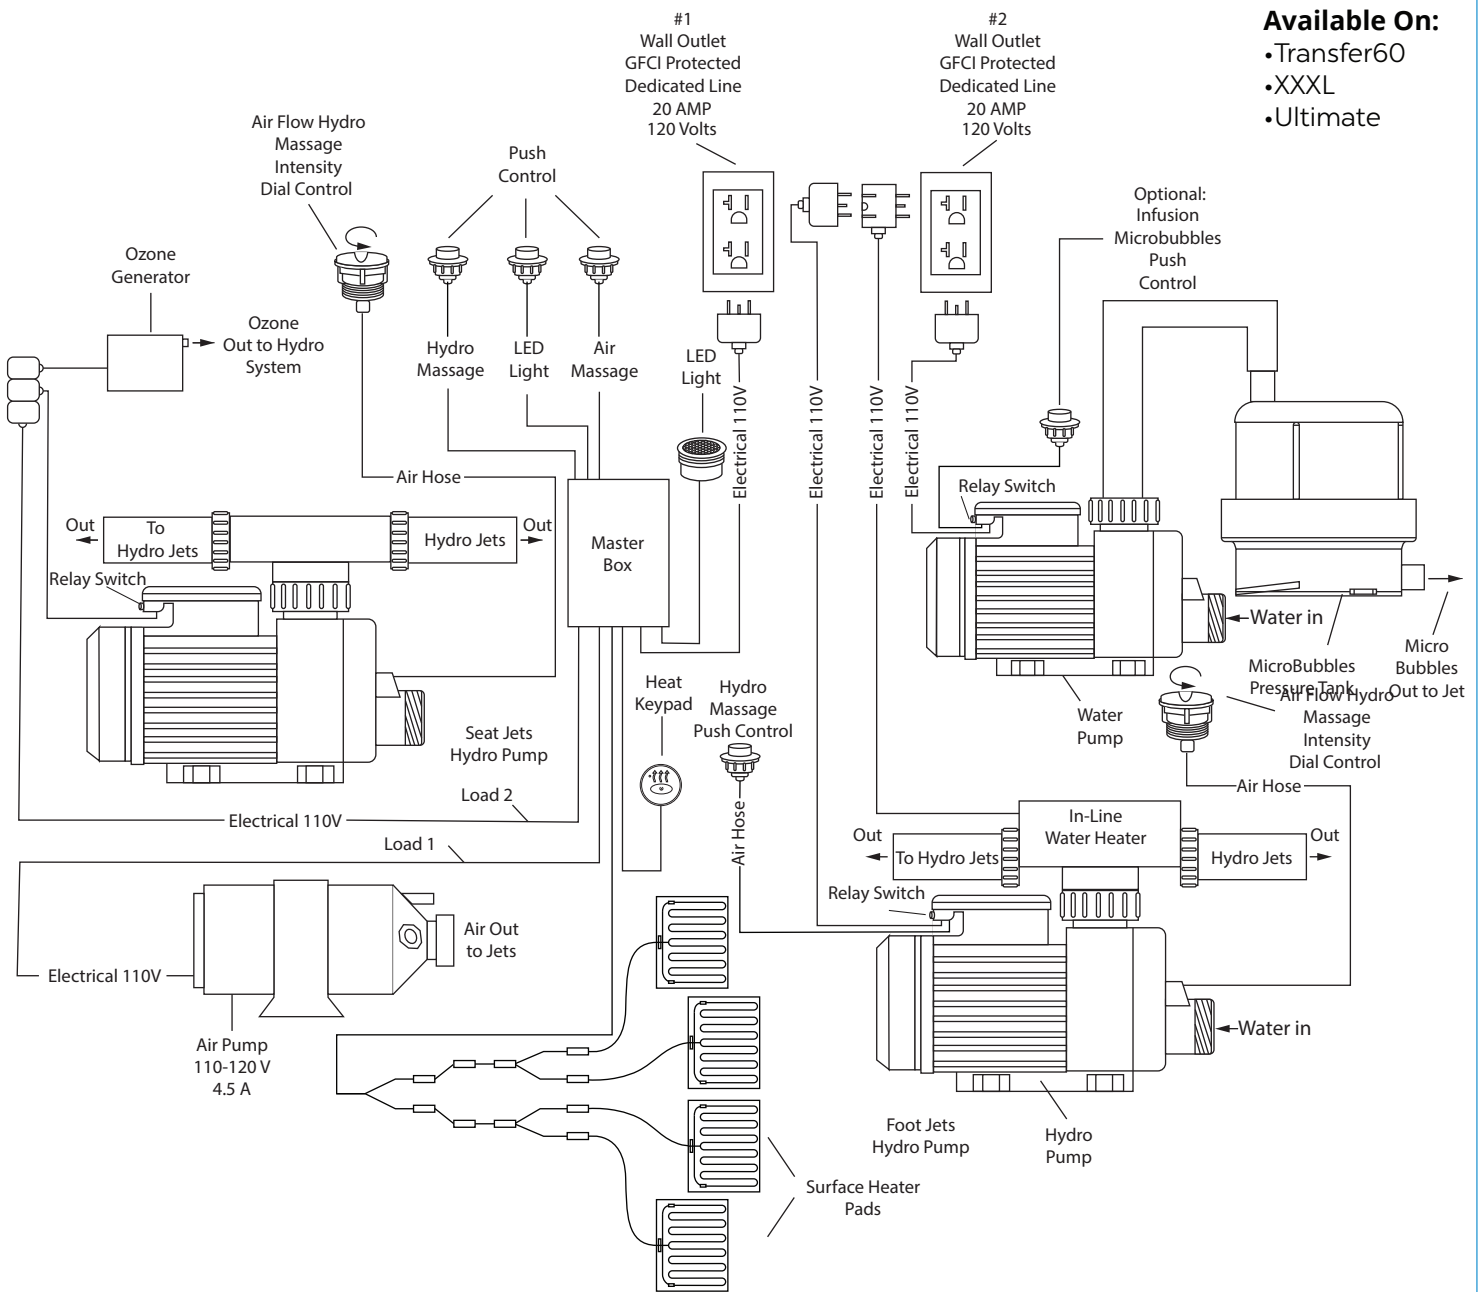

Walk-in Tub Air + Hydro + Hydro Foot Therapeutic Massage + Microbubble Therapy + Heated Seat & Back Component Diagram

Available On:

- Transfer60
- XXXL
- Ultimate

1. Air Massage System

- Refer to Technical drawing for jet Count
- Variable Speed Pump with Auto Purge
- ON/OFF Push Button

4. Infusion Microbubbles Micro Bubble Therapy System

- Microbubble Pump
- Pressure Vessel
- ON/OFF Button

9. Surface Heater Pads

- Heater Pads

2. Hydro Massage System

- Hydro Pump
- Hydro Massage Air Flow Intensity Control
- ON/OFF Push Button

5. Led Light

- Chromatherapy

7. Electronic Component Controller

- Master Box

10. Surface Key Pad

- ON/OFF Push Button

3. Hydro Foot Massage System

- Hydro Pump
- Hydro Massage Air Flow Intensity Control
- ON/OFF Button