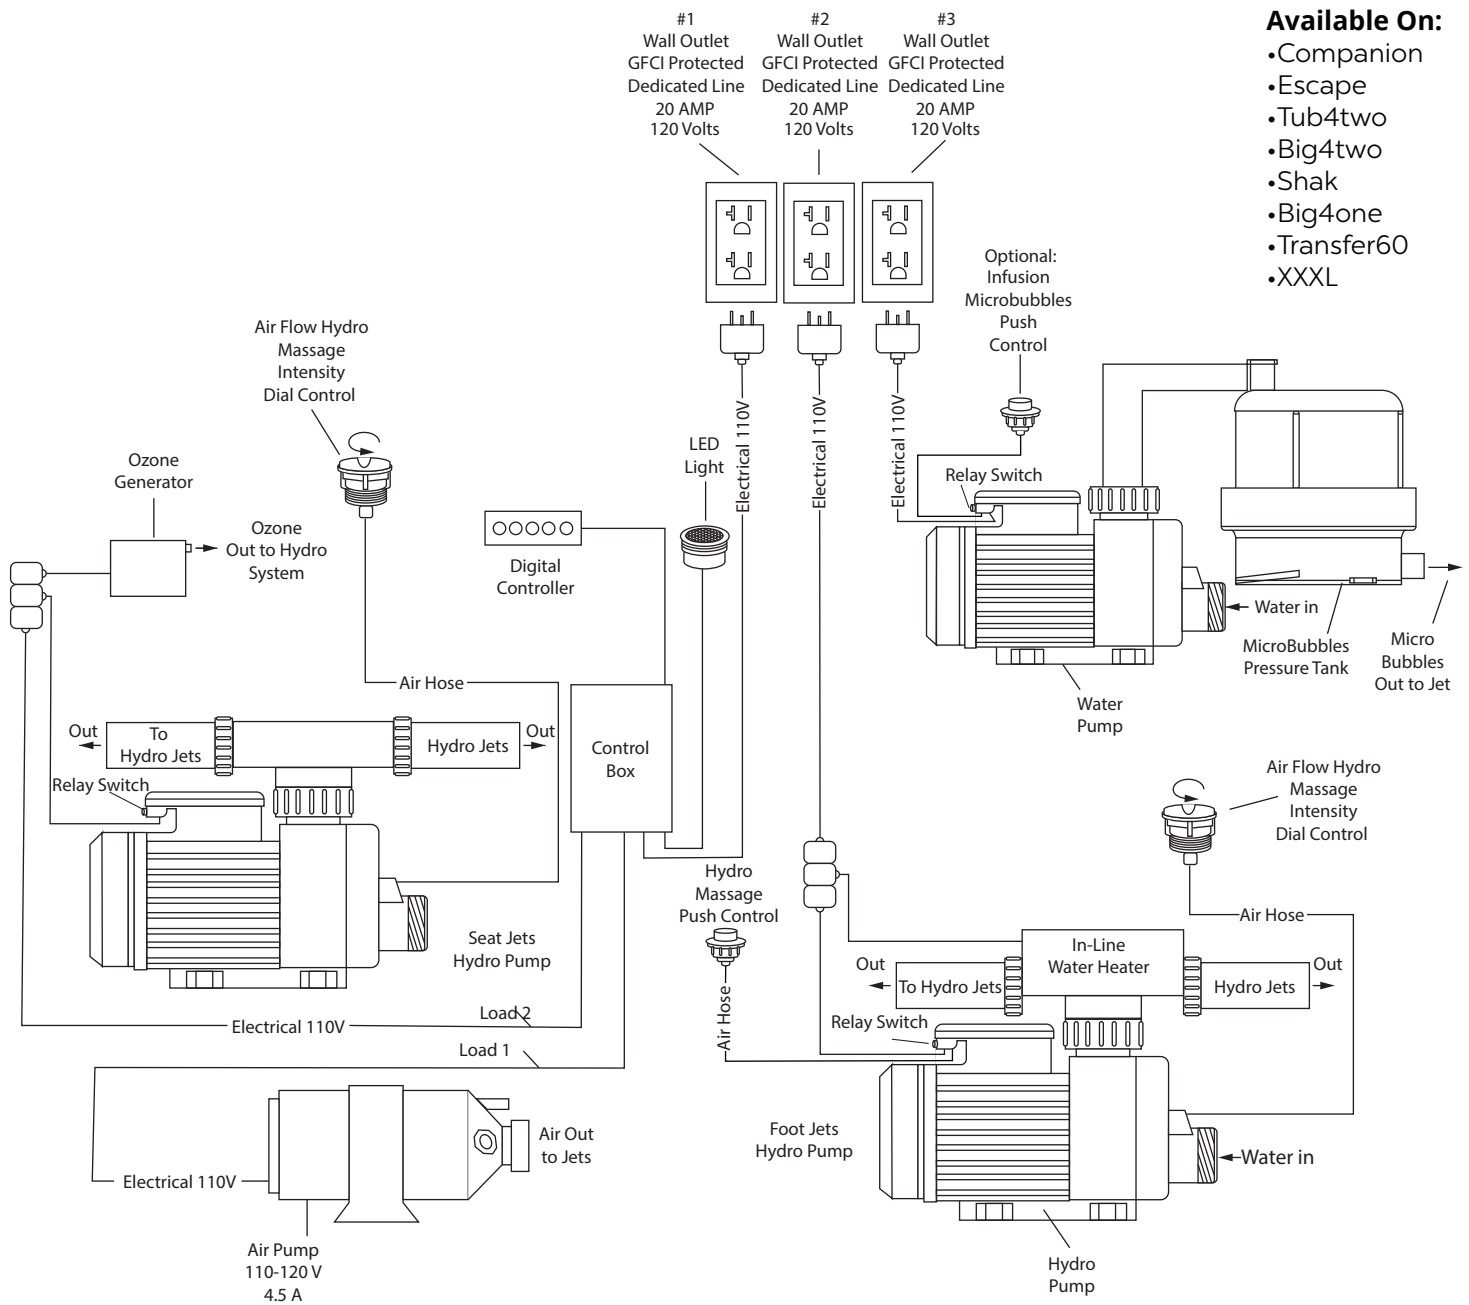

## Walk-in Tub Air + Hydro Therapeutic Massage + Hydro Foot + Microbubble Therapy Component Diagram With Digital Controller

- Available On:**
- Companion
  - Escape
  - Tub4two
  - Big4two
  - Shak
  - Big4one
  - Transfer60
  - XXXL

### 1. Air Massage System

- Refer to Technical drawing for jet Count
- Variable Speed Pump with Auto Purge
- ON/OFF Digital Controller

### 2. Hydro Massage System

- Hydro Pump
- Hydro Massage Air Flow Intensity Control
- ON/OFF Digital Controller

### 5. In-Line Water Heater

- Control Box