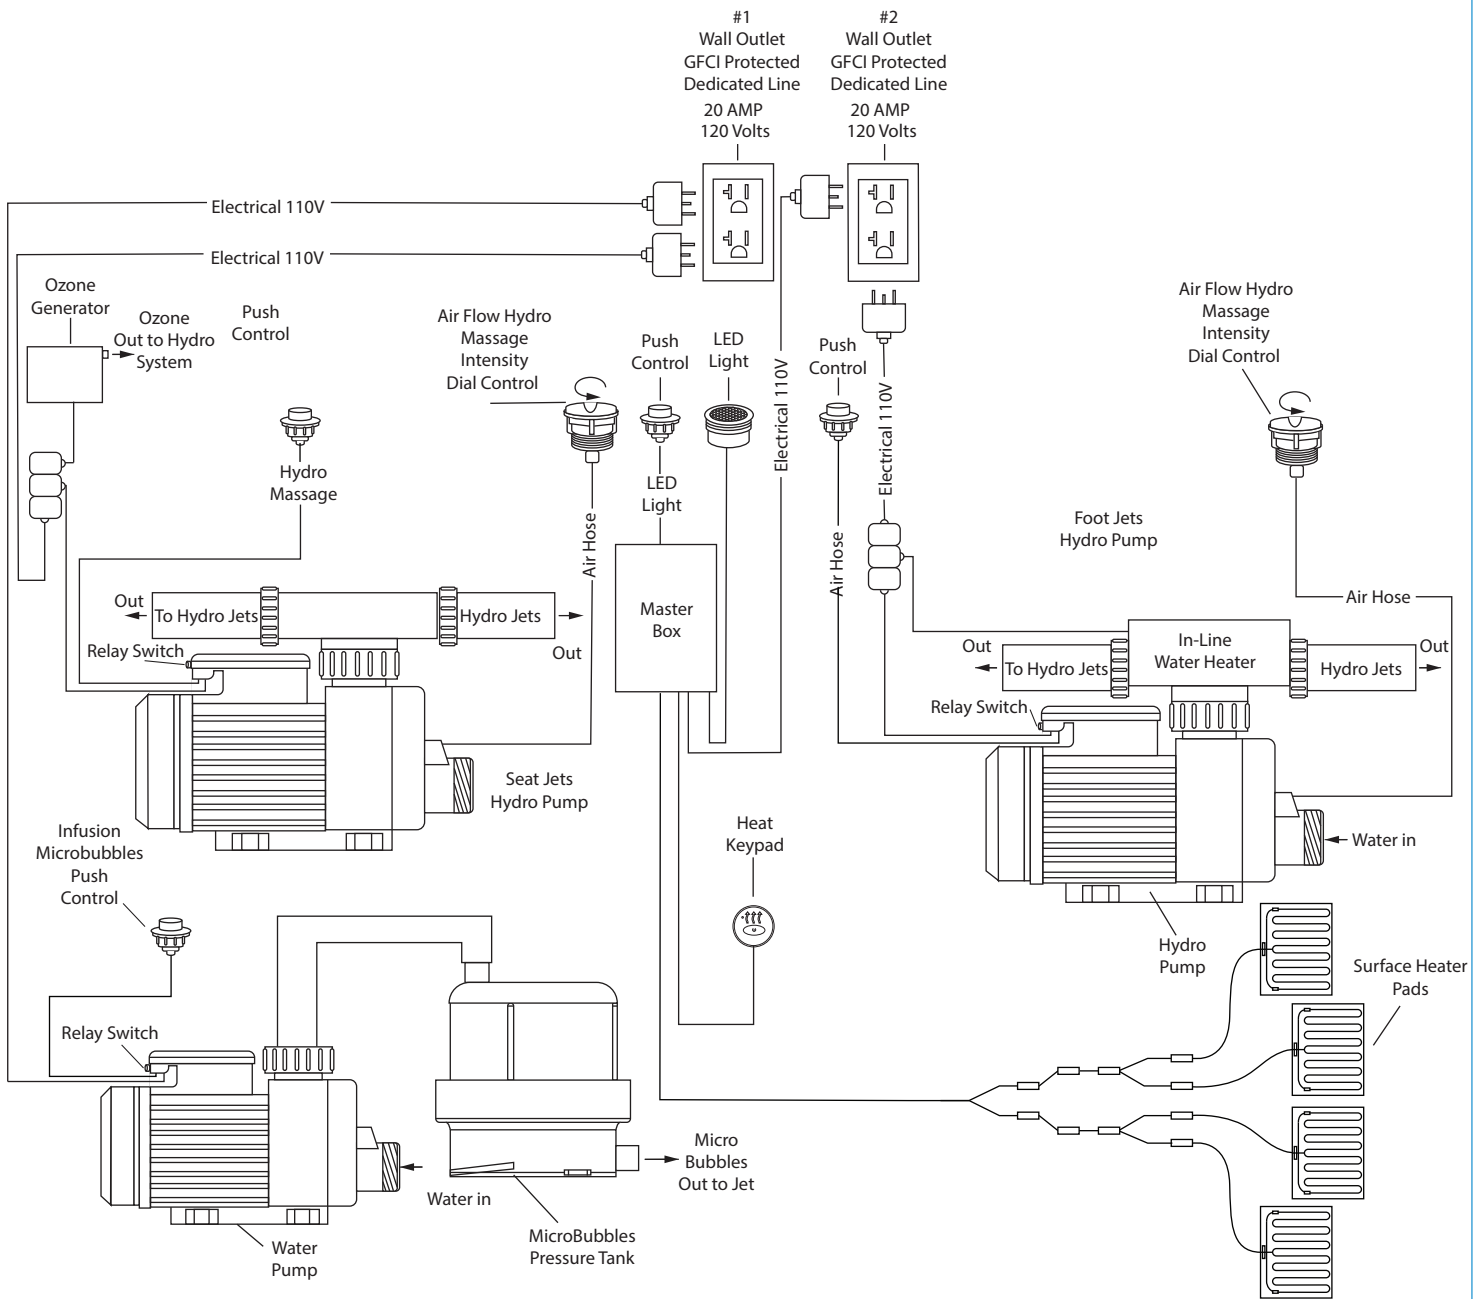

Walk-in Tub Hydro + Hydro Foot Therapeutic Massage + Microbubble Therapy + Heated Seat + Back Component Diagram

1. Hydro Massage System

- Hydro Pump
- Hydro Massage Air Flow Intensity Control
- ON/OFF Push Button

2. Hydro Foot Massage System

- Hydro Pump
- Hydro Massage Air Flow Intensity Control
- ON/OFF Button

3. Infusion Microbubbles Micro Bubble Therapy System

- Microbubble Pump
- Pressure Vessel
- ON/OFF Button

4. In-Line Water Heater

- Control Box

5. Electronic Component Controller

- Master Box

6. Ozone Generator

- Ozone Sanitation System

7. Led Light

- Chromatherapy

8. Surface Heater Pads

- Heater Pads

9. Surface Key Pad

- ON/OFF Push Button