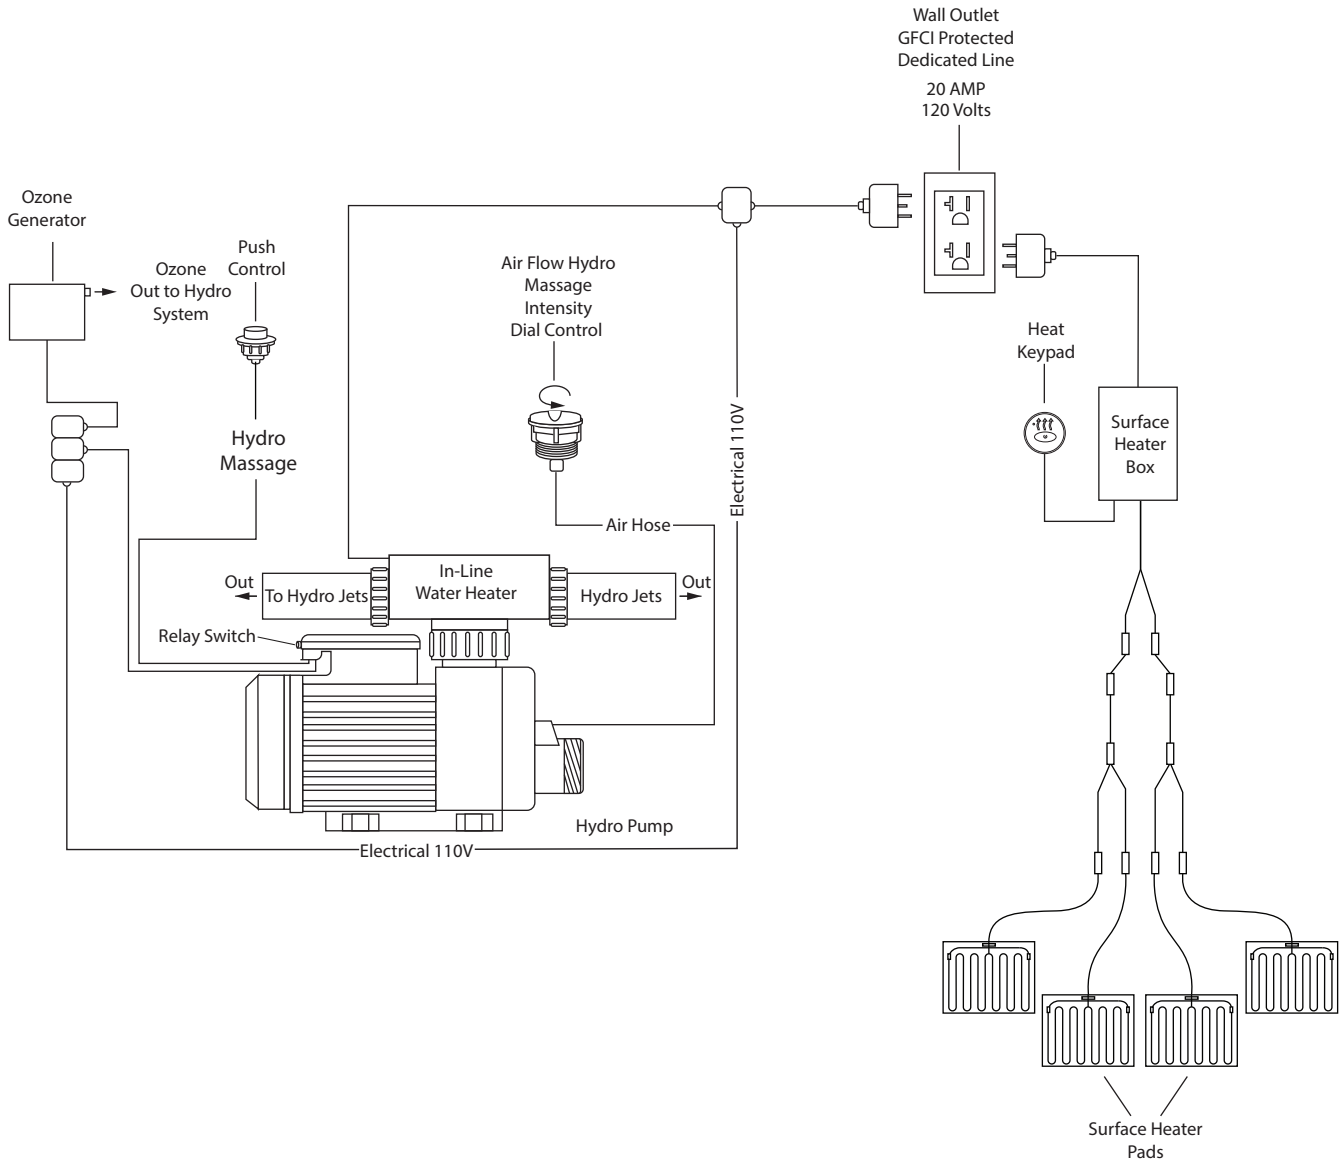

## Walk-in Tub Hydro Therapeutic Massage + Heated Seat + Back Component Diagram

### 1. Hydro Massage System

- Hydro Pump
- Hydro Massage Air Flow Intensity Control
- ON/OFF Push Button

### 3. In-Line Water Heater

- Control Box

### 6. Surface Key Pad

- ON/OFF Push Button