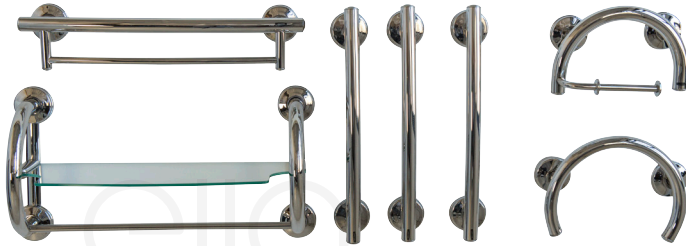

SafeGrip 7-Piece Grab Bar Set Chrome

FEATURING GRABCESSORIES

by ella's bubbles

Ella Order #: GRB-7PC-CH

Grabcessories
MAKING LIFE EASY, SAFE AND BEAUTIFUL

Dimensions:

Dimensions..... Refer to attached drawings
Total Package Weight23.5 lbs. (10.7 kg)

Description:

- Stainless Steel Construction
- No Slip Rubber Grips (excluding towel shelf)
- 1 1/4" diameter for ADA Compliance
- Easy installation with option for mounting to hollow wall or with a stud
- Supports up to 500 lbs. when installed using supportive wall substrates or LifeSafe™ Anchors
- Complete matching set in Polished Chrome finish for the entire bathroom
- Includes LifeSafe Hollow Wall Anchors and stud mount flanges

Package Includes:

- One (1) 2-in-1 Grab Bar & Paper Holder
- One (1) 2-in-1 Tub or Shower Grab Ring
- One (1) 2-in-1 Grab Bar Towel Bar
- One (1) 2-in-1 Grab Bar Towel Shelf
- Three (3) 16 inch Curved Grab Bars

In an effort to continually improve our product, specifications and configurations are subject to change without notice.

2-in-1 Grab Bar & Paper Holder

2-in-1 Shower / Tub Grab Bar Ring

Grab Bar Towel Bar