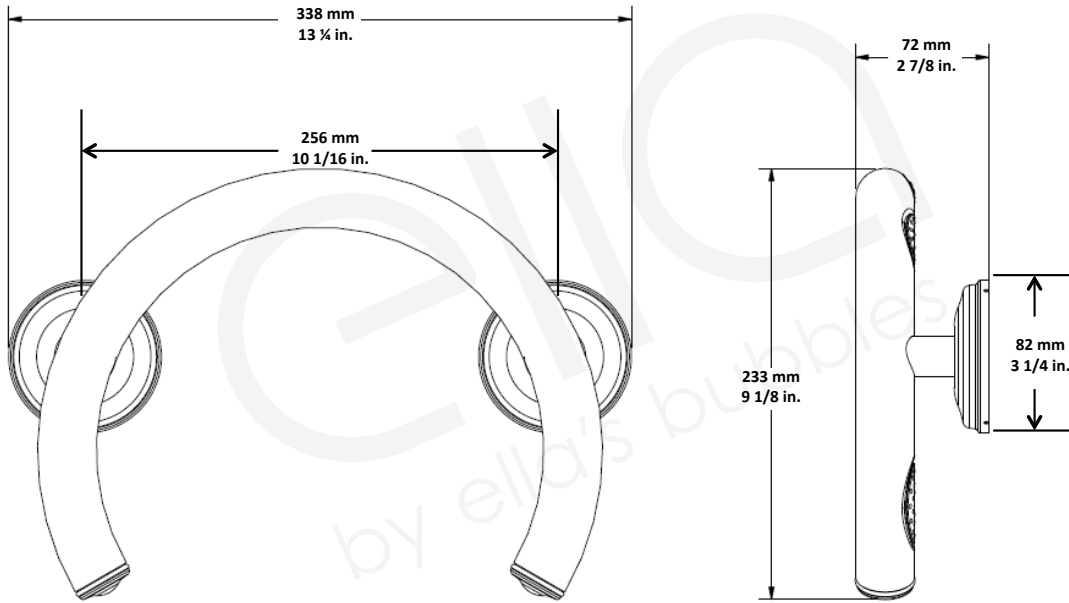

SafeGrip 7-Piece Grab Bar Set Chrome

FEATURING GRABCESSORIES

by ella's bubbles

Ella Order #: GRB-7PC-CH

Grabcessories
MAKING LIFE EASY, SAFE AND BEAUTIFUL

Dimensions:

Dimensions..... Refer to attached drawings
Total Package Weight23.5 lbs. (10.7 kg)

Description:

- Stainless Steel Construction
- No Slip Rubber Grips (excluding towel shelf)
- 1 1/4" diameter for ADA Compliance
- Easy installation with option for mounting to hollow wall or with a stud
- Supports up to 500 lbs. when installed using supportive wall substrates or LifeSafe™ Anchors
- Complete matching set in Polished Chrome finish for the entire bathroom
- Includes LifeSafe Hollow Wall Anchors and stud mount flanges

Package Includes:

- One (1) 2-in-1 Grab Bar & Paper Holder
- One (1) 2-in-1 Tub or Shower Grab Ring
- One (1) 2-in-1 Grab Bar Towel Bar
- One (1) 2-in-1 Grab Bar Towel Shelf
- Three (3) 16 inch Curved Grab Bars

In an effort to continually improve our product, specifications and configurations are subject to change without notice.

2-in-1 Grab Bar & Paper Holder

2-in-1 Shower / Tub Grab Bar Ring

Grab Bar Towel Bar