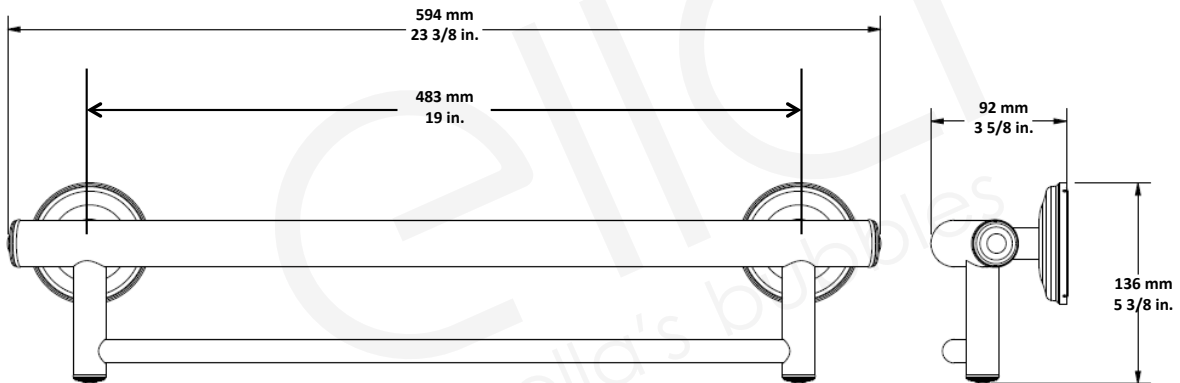

SafeGrip 7-Piece Grab Bar Set Chrome

FEATURING GRABCESSORIES

by ella's bubbles

Ella Order #: GRB-7PC-CH

Grabcessories
MAKING LIFE EASY, SAFE AND BEAUTIFUL

Dimensions:

Dimensions..... Refer to attached drawings
Total Package Weight23.5 lbs. (10.7 kg)

Description:

- Stainless Steel Construction
- No Slip Rubber Grips (excluding towel shelf)
- 1 1/4" diameter for ADA Compliance
- Easy installation with option for mounting to hollow wall or with a stud
- Supports up to 500 lbs. when installed using supportive wall substrates or LifeSafe™ Anchors
- Complete matching set in Polished Chrome finish for the entire bathroom
- Includes LifeSafe Hollow Wall Anchors and stud mount flanges

Package Includes:

- One (1) 2-in-1 Grab Bar & Paper Holder
- One (1) 2-in-1 Tub or Shower Grab Ring
- One (1) 2-in-1 Grab Bar Towel Bar
- One (1) 2-in-1 Grab Bar Towel Shelf
- Three (3) 16 inch Curved Grab Bars

In an effort to continually improve our product, specifications and configurations are subject to change without notice.

2-in-1 Grab Bar & Paper Holder

2-in-1 Shower / Tub Grab Bar Ring

Grab Bar Towel Bar