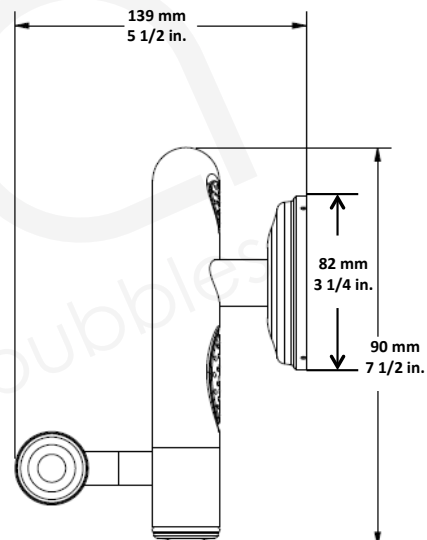

2-in-1 Grab Bar & Paper Holder