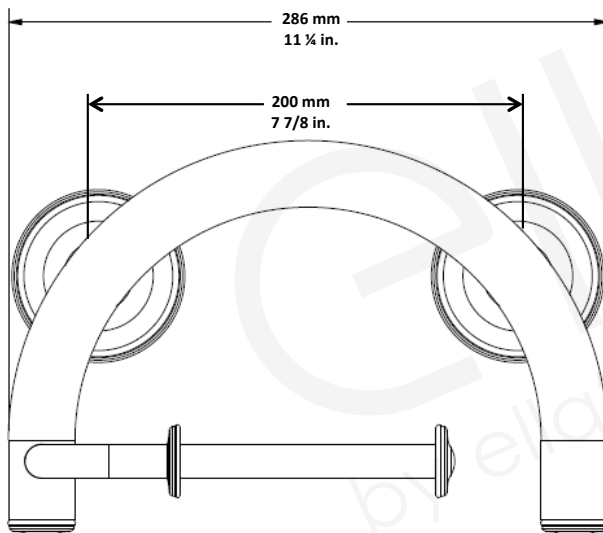

2-in-1 Grab Bar & Paper Holder