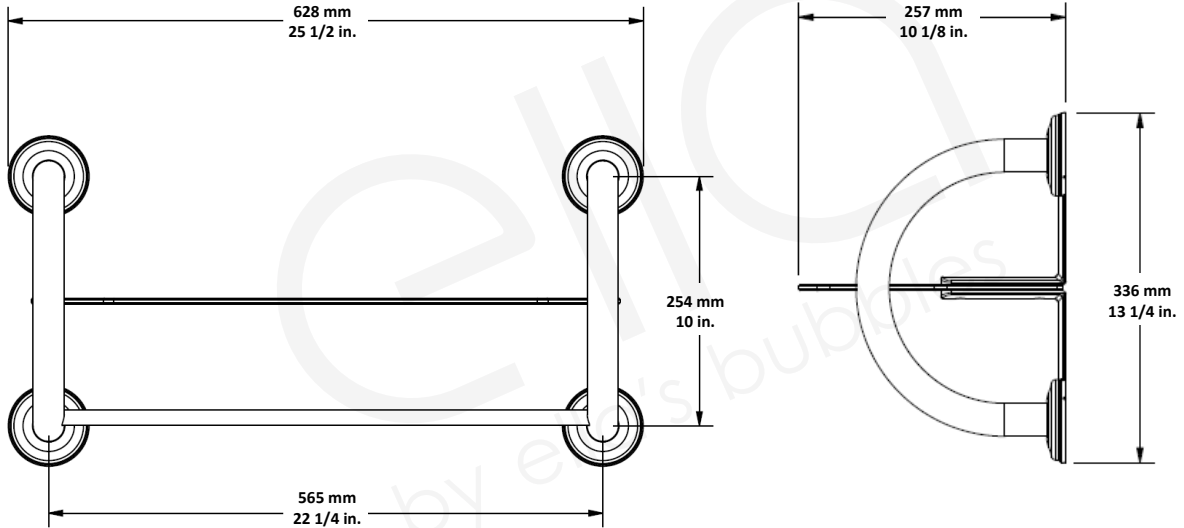

Grab Bar Towel Shelf