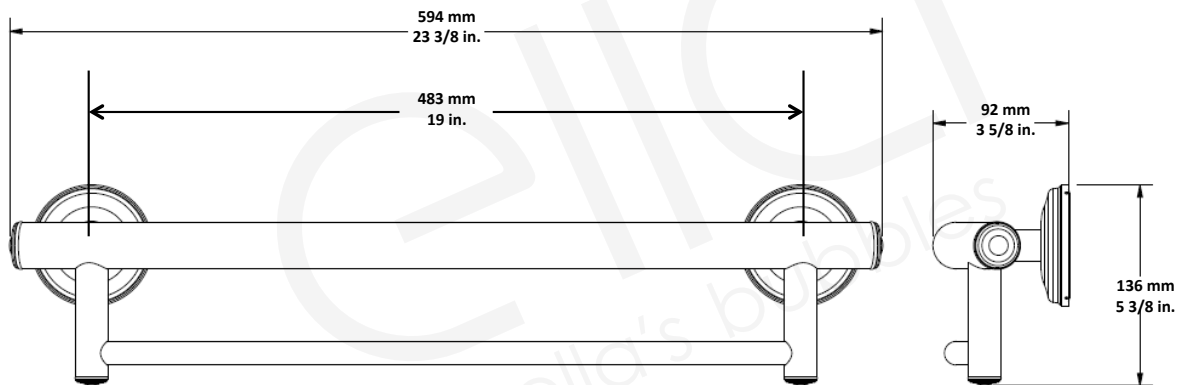

SafeGrip 7-Piece Grab Bar Set Brushed Nickel

FEATURING GRABCESSORIES

by ella's bubbles

Ella Order #: GRB-7PC-BN

Grabcessories
MAKING LIFE EASY, SAFE AND BEAUTIFUL

Dimensions:

Dimensions..... Refer to attached drawings
Total Package Weight23.5 lbs. (10.7 kg)

Description:

- Stainless Steel Construction
- No Slip Rubber Grips (excluding towel shelf)
- 1¼" diameter for ADA Compliance
- Easy installation with option for mounting to hollow wall or with a stud
- Supports up to 500 lbs. when installed using supportive wall substrates or LifeSafe™ Anchors
- Complete matching set in Brushed Nickel finish for the entire bathroom
- Includes LifeSafe Hollow Wall Anchors and stud mount flanges

Package Includes:

- One (1) 2-in-1 Grab Bar & Paper Holder
- One (1) 2-in-1 Tub or Shower Grab Ring
- One (1) 2-in-1 Grab Bar Towel Bar
- One (1) 2-in-1 Grab Bar Towel Shelf
- Three (3) 16 inch Curved Grab Bars

In an effort to continually improve our product, specifications and configurations are subject to change without notice.

2-in-1 Grab Bar & Paper Holder

2-in-1 Shower / Tub Grab Bar Ring

Grab Bar Towel Bar