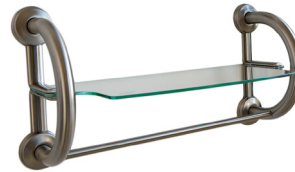

Grab Bar Towel Shelf