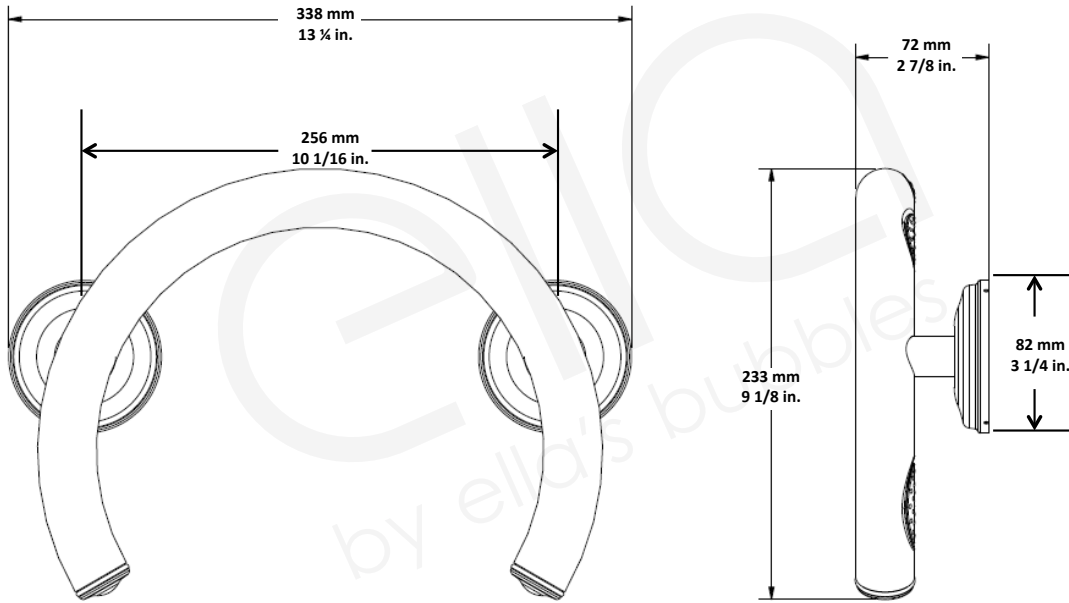

SafeGrip 7-Piece Grab Bar Set Brushed Nickel

FEATURING GRABCESSORIES

by ella's bubbles

Ella Order #: GRB-7PC-BN

Grabcessories
MAKING LIFE EASY, SAFE AND BEAUTIFUL

Dimensions:

Dimensions..... Refer to attached drawings
Total Package Weight23.5 lbs. (10.7 kg)

Description:

- Stainless Steel Construction
- No Slip Rubber Grips (excluding towel shelf)
- 1¼" diameter for ADA Compliance
- Easy installation with option for mounting to hollow wall or with a stud
- Supports up to 500 lbs. when installed using supportive wall substrates or LifeSafe™ Anchors
- Complete matching set in Brushed Nickel finish for the entire bathroom
- Includes LifeSafe Hollow Wall Anchors and stud mount flanges

Package Includes:

- One (1) 2-in-1 Grab Bar & Paper Holder
- One (1) 2-in-1 Tub or Shower Grab Ring
- One (1) 2-in-1 Grab Bar Towel Bar
- One (1) 2-in-1 Grab Bar Towel Shelf
- Three (3) 16 inch Curved Grab Bars

In an effort to continually improve our product, specifications and configurations are subject to change without notice.

2-in-1 Grab Bar & Paper Holder

2-in-1 Shower / Tub Grab Bar Ring

Grab Bar Towel Bar