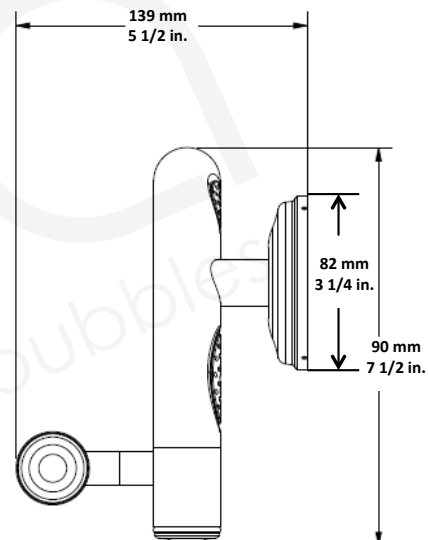

2-in-1 Grab Bar & Paper Holder