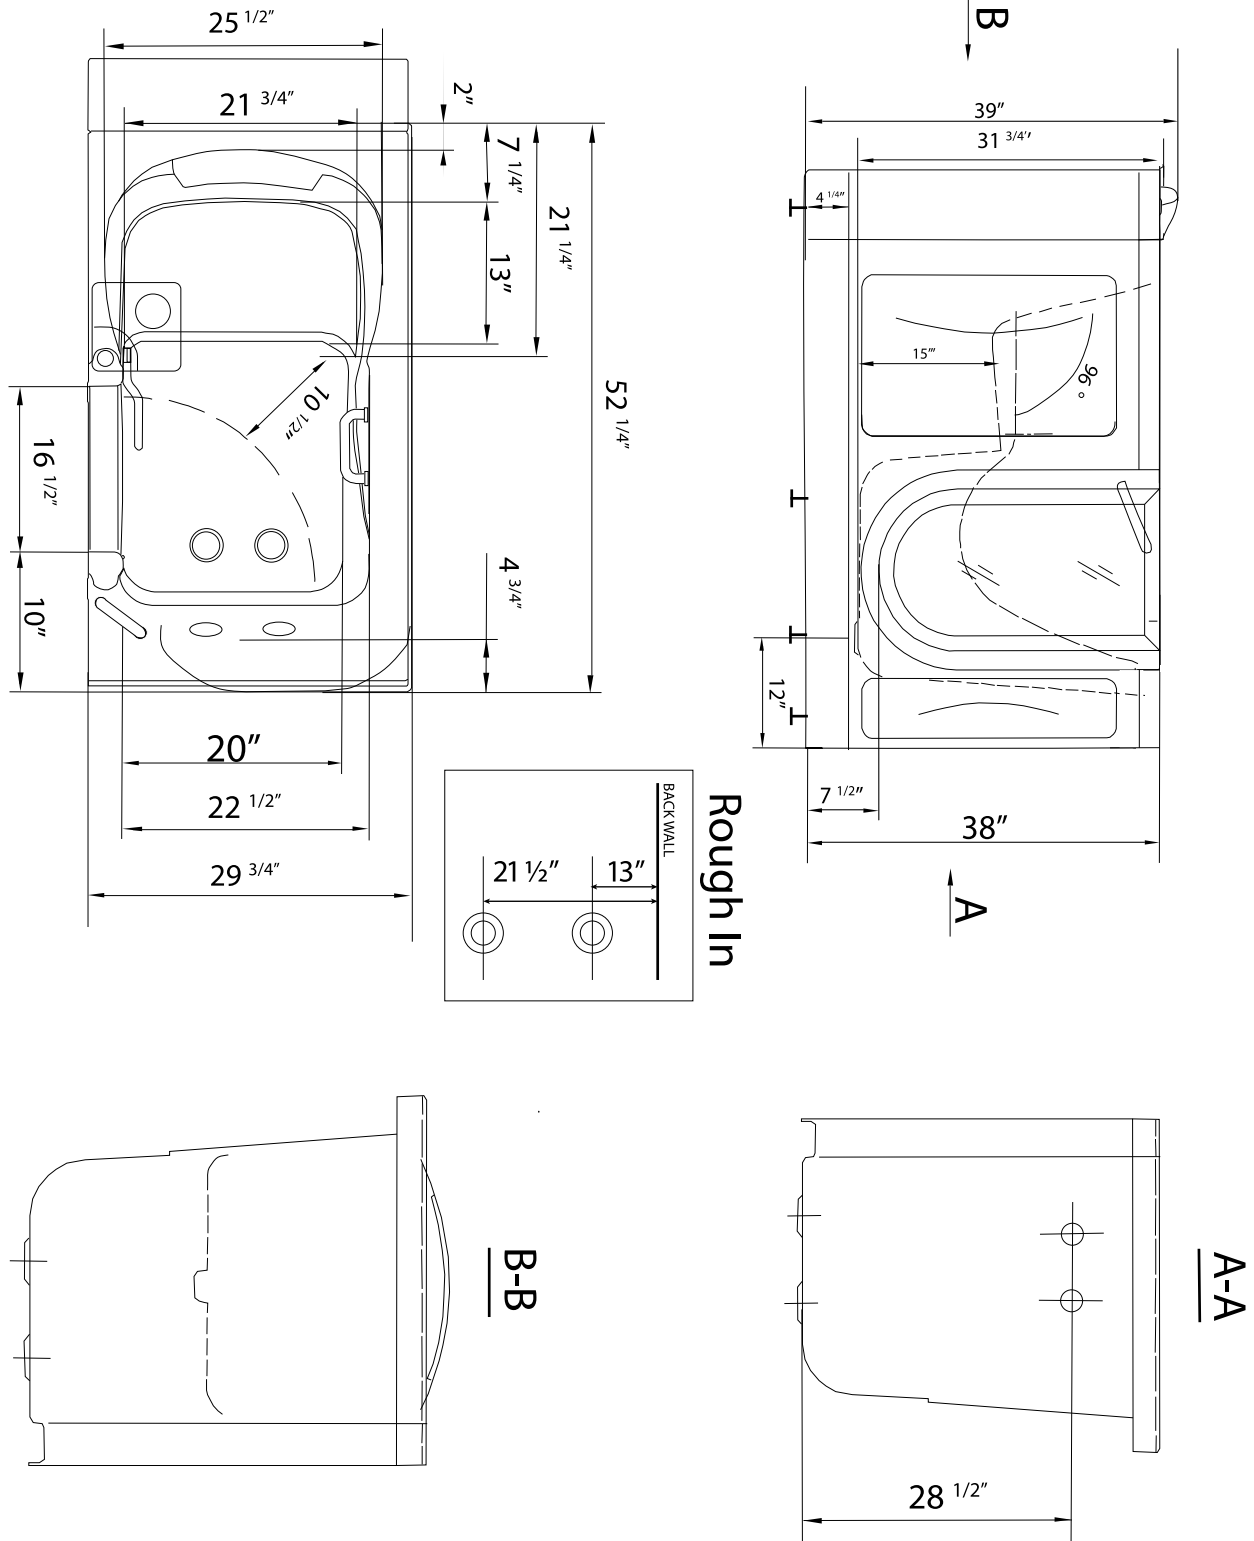

Elite Air+MicroBubble+Heat Walk In Bathtub

*Right hand door and drain shown

Disclaimer:

In an effort to continually improve our product, specifications and configurations are subject to change without notice. Before ordering or installing, consider future access to essential equipment.