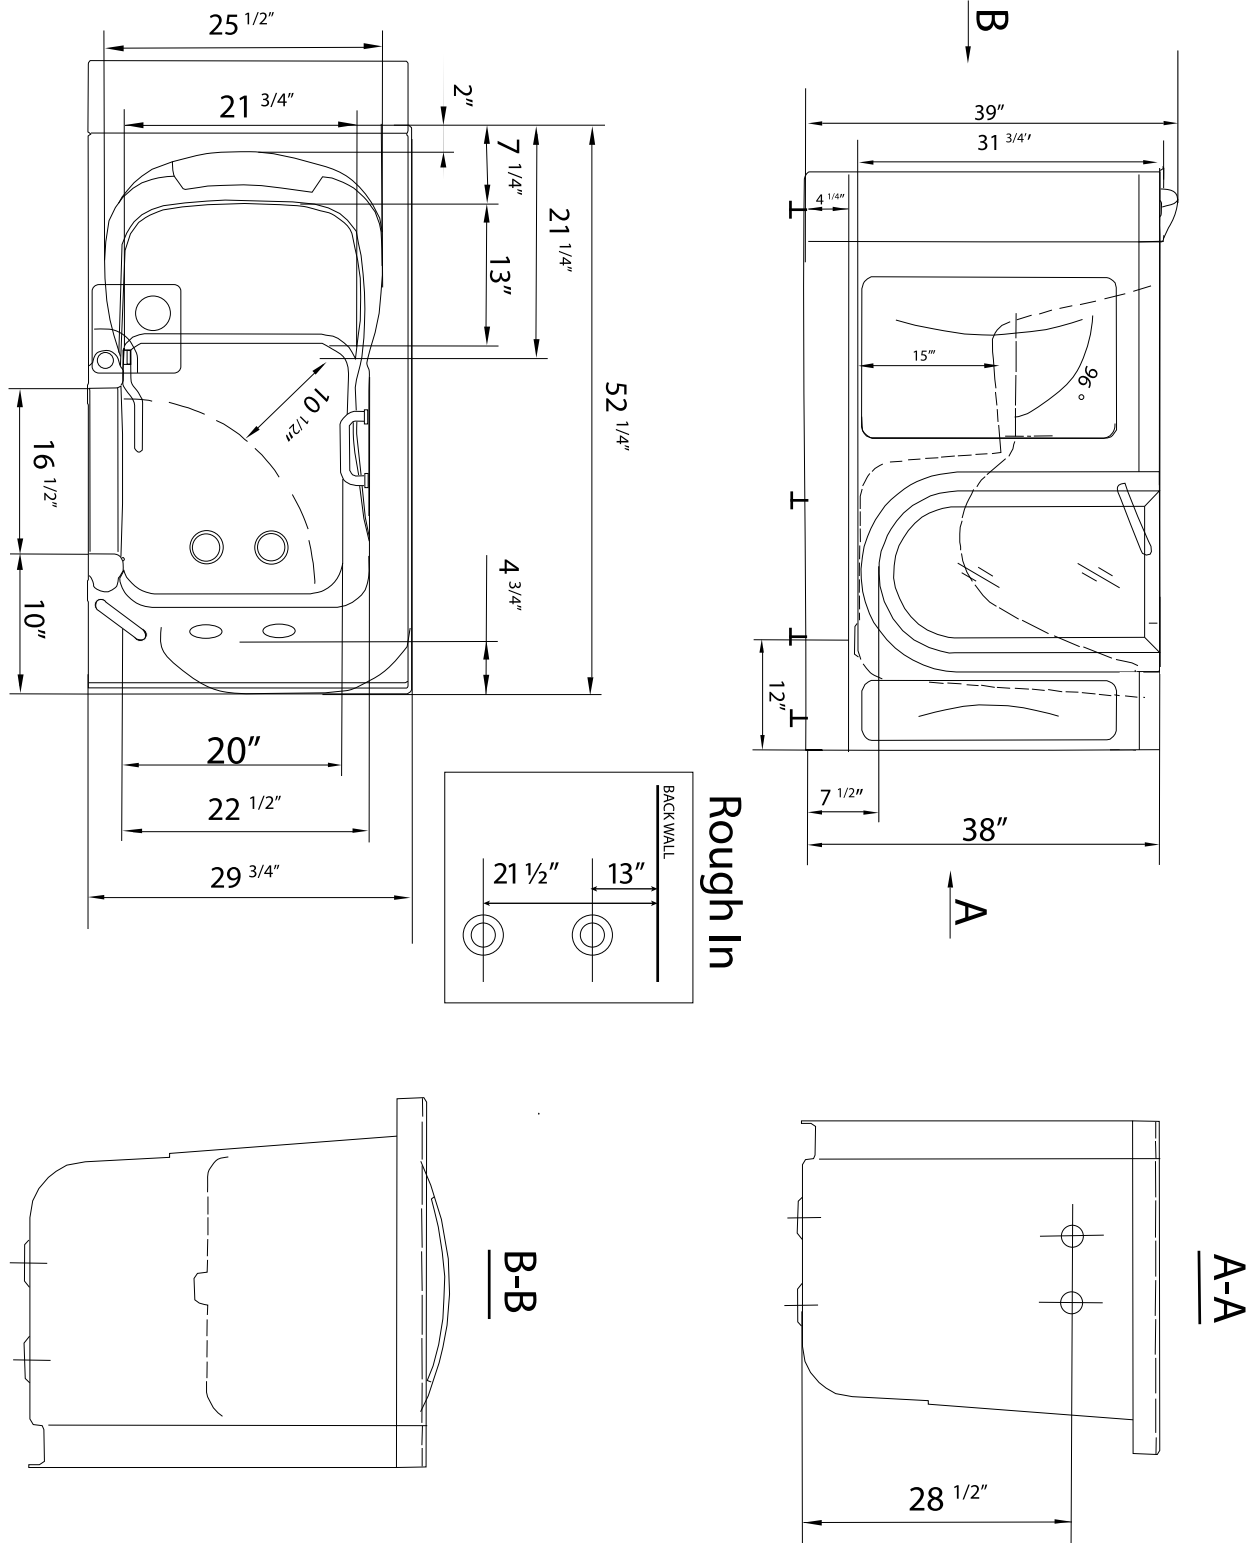

Elite MicroBubble+Heat Walk In Bathtub

MH3107 Left Hand Door & Drain

MH3108 Right Hand Door & Drain

Specifications

Actual Size: 29.75" W x 52.25" L x 38" H

Shipping Size: 34" W x 57" L x 46" H

Shipping Weight: 250 lbs.

Net Weight: 150 lbs.

Water Capacity:

80 gal. US (unoccupied)

45-65 gal. US (occupied)

Options

- Left or Right Hand Door/Drain

Included Features

Tub Shell – Acrylic Tub Shell:

13. Five-piece thermostatic faucet set

- Thermostatic control valve
- Two (2) 2-way diverters with extension handles
- Pull out, hand held, chrome plated shower with 5 ft. retractable stainless steel braided hose

Elite MicroBubble+Heat Walk In Bathtub

Panel On

Panel Off

Lowered Threshold

Baseboard On
(not supplied)

Elite MicroBubble+Heat Walk In Bathtub

*Right hand door and drain shown

Disclaimer: