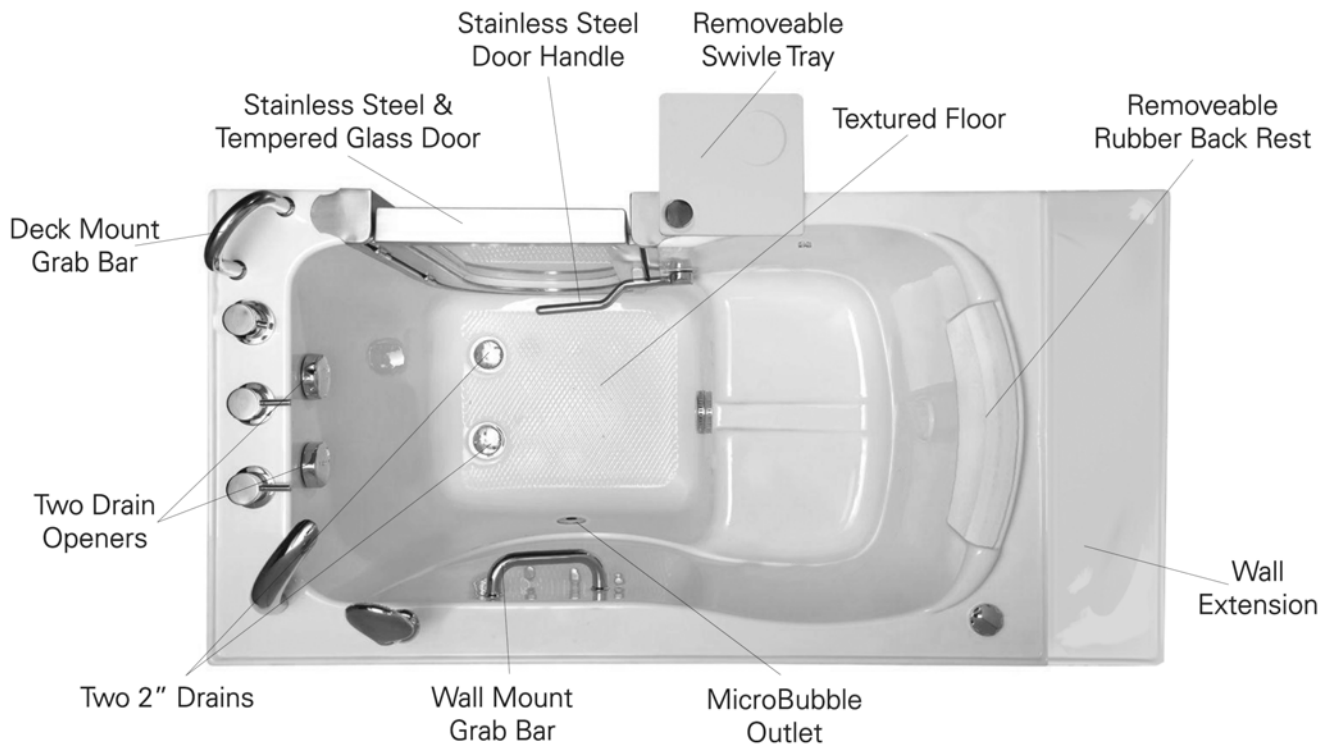

- High quality cast acrylic
- Excellent color uniformity
- High gloss white finish
- Fiberglass reinforced

1. Stainless Steel Frame
2. Low threshold step in 8" with the option to lower to 5"
3. Seat Width: 21.75"
4. Eight (8) adjustable heavy duty leveling legs
5. Stainless steel and tempered glass door, door frame and door seal gasket
6. Removable door for easy cleaning
7. Deck mount safety grab bar
8. Removable rubber back support (white)
9. Unique removable swivel tray (Patented)
10. MicroBubble Therapy System
 - 1HP Pump (10 amp)
 - Pressure Vessel
 - Air Switch
 - Agitator Valve
11. Two (2) front, one (1) toe kick and one (1) side removable access panels
12. Wall extension kit to fit in standard 60" opening

13. Five-piece thermostatic faucet set

- Thermostatic control valve
- Two (2) 2-way diverters with extension handles
- Pull out, hand held, chrome plated shower with 5 ft. retractable stainless steel braided hose

14. Heated Seat and backrest (4 amp) (479 W)

Plumbing

- Two (2) x 2" floor drains with 2 overflows and 2 ADA compliant stainless steel cable operated openers with extension handles
- Drainage time +/- 80 seconds to overflow
- Two (2) PVC 2" drain elbows with 2" opening

Elite MicroBubble+Heat Walk In Bathtub

Panel On

Panel Off

Lowered Threshold

Baseboard On
(not supplied)

Elite MicroBubble+Heat Walk In Bathtub

*Right hand door and drain shown

Disclaimer: