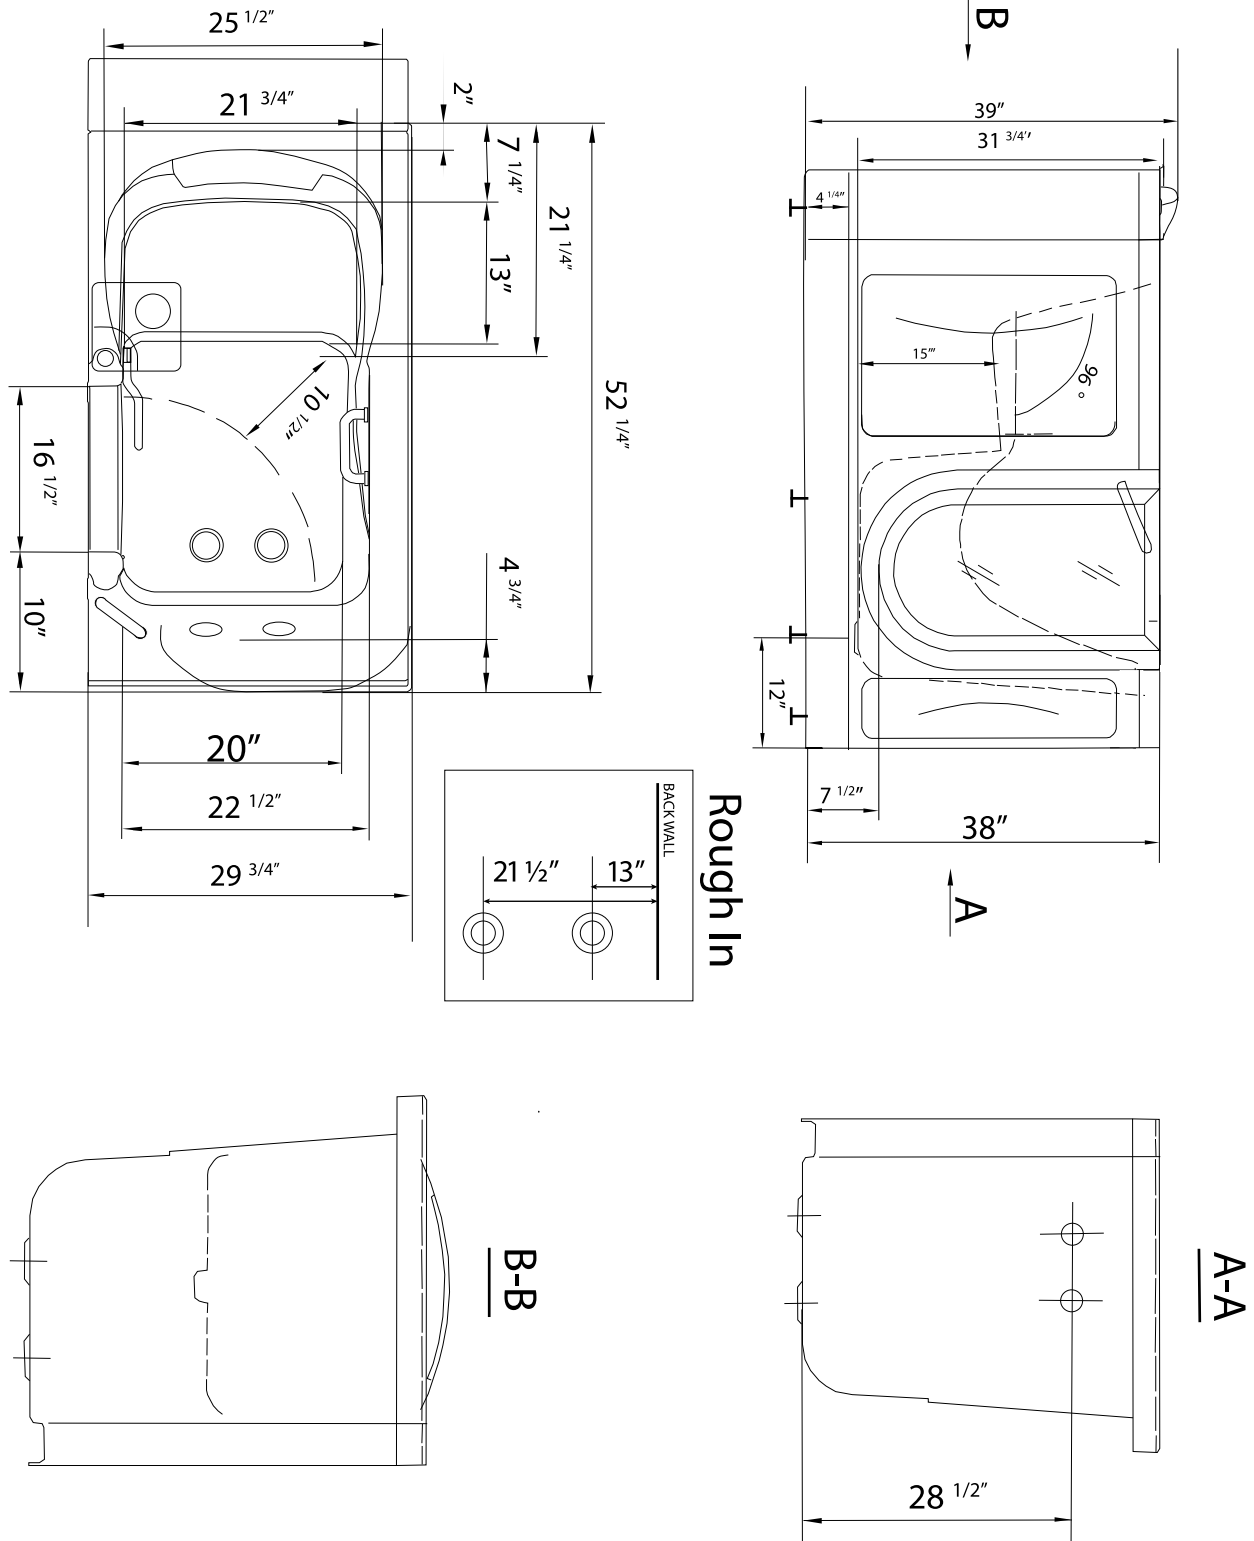

Elite Air+Heat Walk In Bathtub

AH3107 Left Hand Door

AH3108 Right Hand Door

Specifications

Actual Size: 29.75" W x 52.25" L x 38" H

Shipping Size: 34" W x 57" L x 46" H

Shipping Weight: 250 lbs.

Net Weight: 150 lbs.

1. Stainless Steel Frame
2. Unique removable swivel tray (patented) Two (2) front, one (1) toe kick and one (1) side removable access panels
3. Removable rubber back support (white)
4. Wall extension kit to fit in standard 60" opening
5. Low threshold step in 8" with the option to lower to 5"
6. Seat Width: 21.75"
7. Eight (8) adjustable heavy duty leveling legs
8. Stainless steel and tempered glass door, door frame and door seal gasket
9. Removable door for easy cleaning
10. Air Massage System (4.5 amp) (480 W)
 - Sixteen (16) therapeutic air massage jets with blackflow valve
 - Variable speed pump with auto purge

11. Five-piece thermostatic faucet set

- Thermostatic control valve
- Two (2) 2-way diverters with extension handles
- Pull out, hand held, chrome plated shower with 5 ft. retractable stainless steel braided hose

Panel On

Panel Off

Lowered Threshold

Baseboard On
(not supplied)

Elite Air+Heat Walk In Bathtub

*Right hand door and drain shown

Disclaimer:

In an effort to continually improve our product, specifications and configurations are subject to change without notice. Before ordering or installing, consider future access to essential equipment.