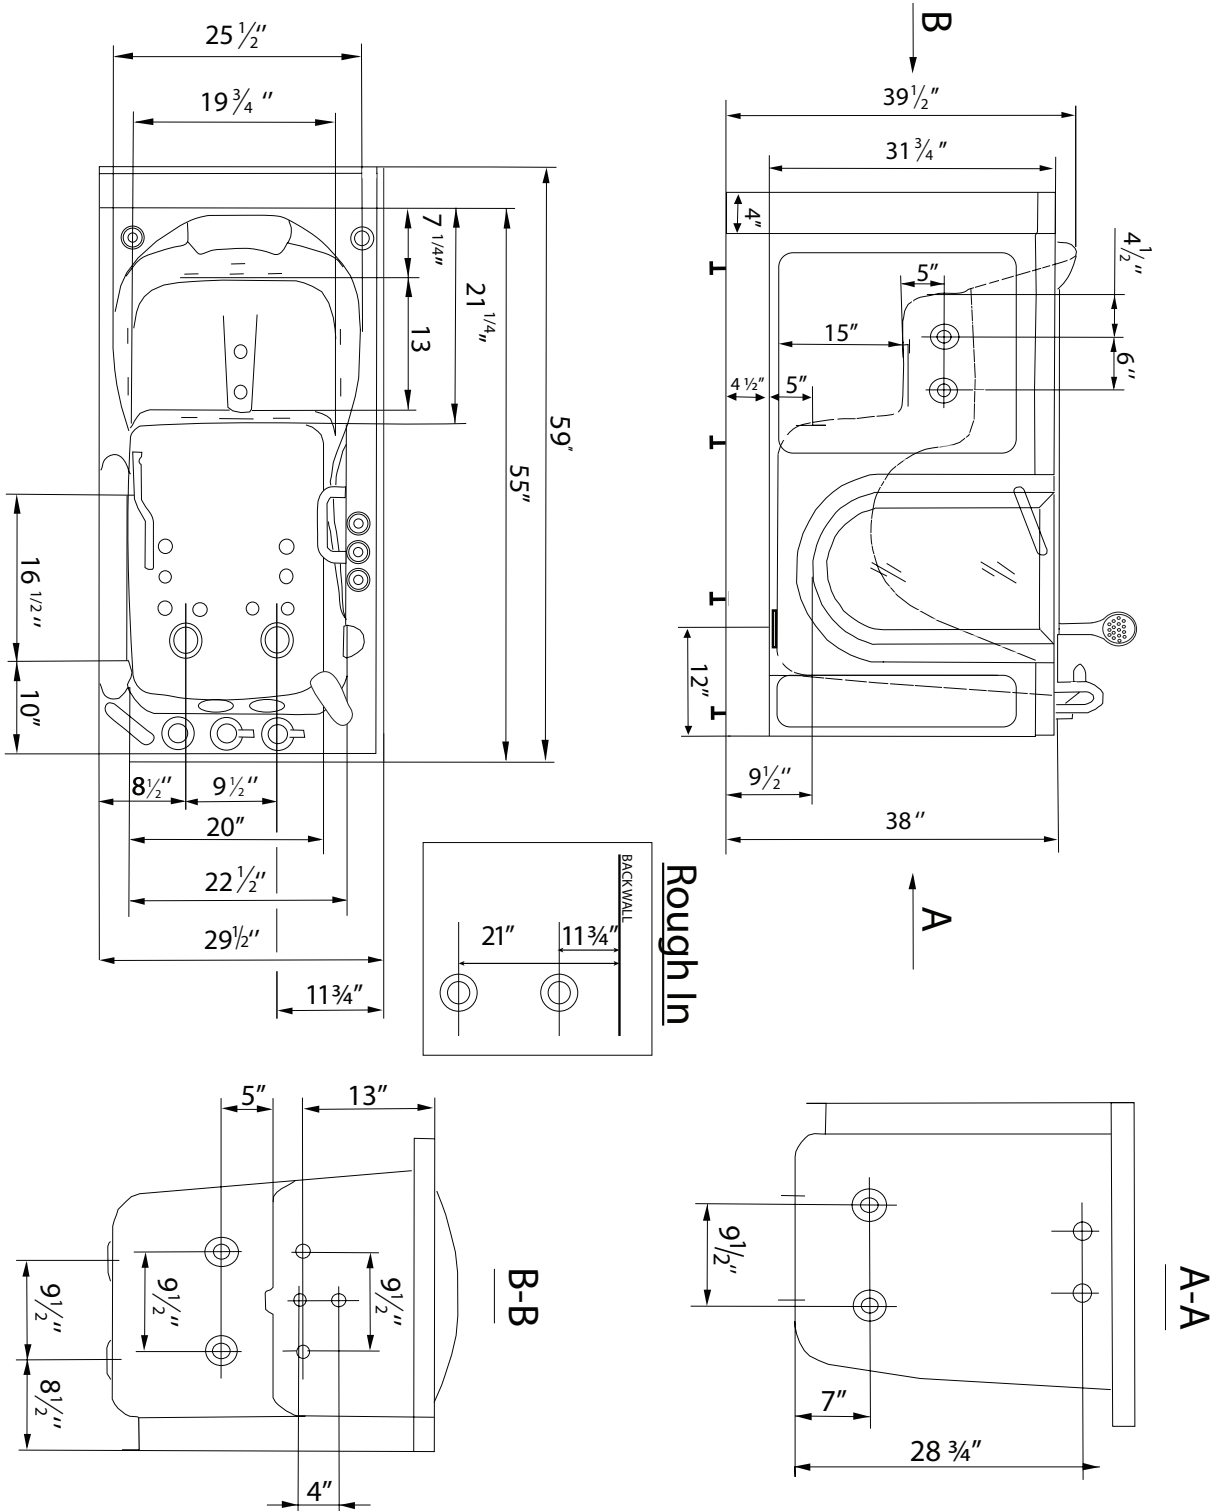

Deluxe MicroBubble Walk In Bathtub

M3057-HB Left Hand Door & Drain

M3058-HB Right Hand Door & Drain

Specifications

Actual Size: 29.75" W x 55" L x 38" H

Shipping Size: 34" W x 57" L x 46" H

Shipping Weight: 250 lbs.

Net Weight: 150 lbs.

Water Capacity:

80 gal. US (unoccupied)

45-65 gal. US (occupied)

Options

- Left or Right Hand Door/Drain

Included Features

Tub Shell – Acrylic Tub Shell:

Y'5WYgg'DUbY'g'

F Ya cj UV'Y'HcY'?]W_5WYgg'DUbY'g'

Panel On

Panel Off

Lowered Threshold

Baseboard On
(not supplied)

Deluxe MicroBubble Walk In Bathtub

*Right hand door and drain shown