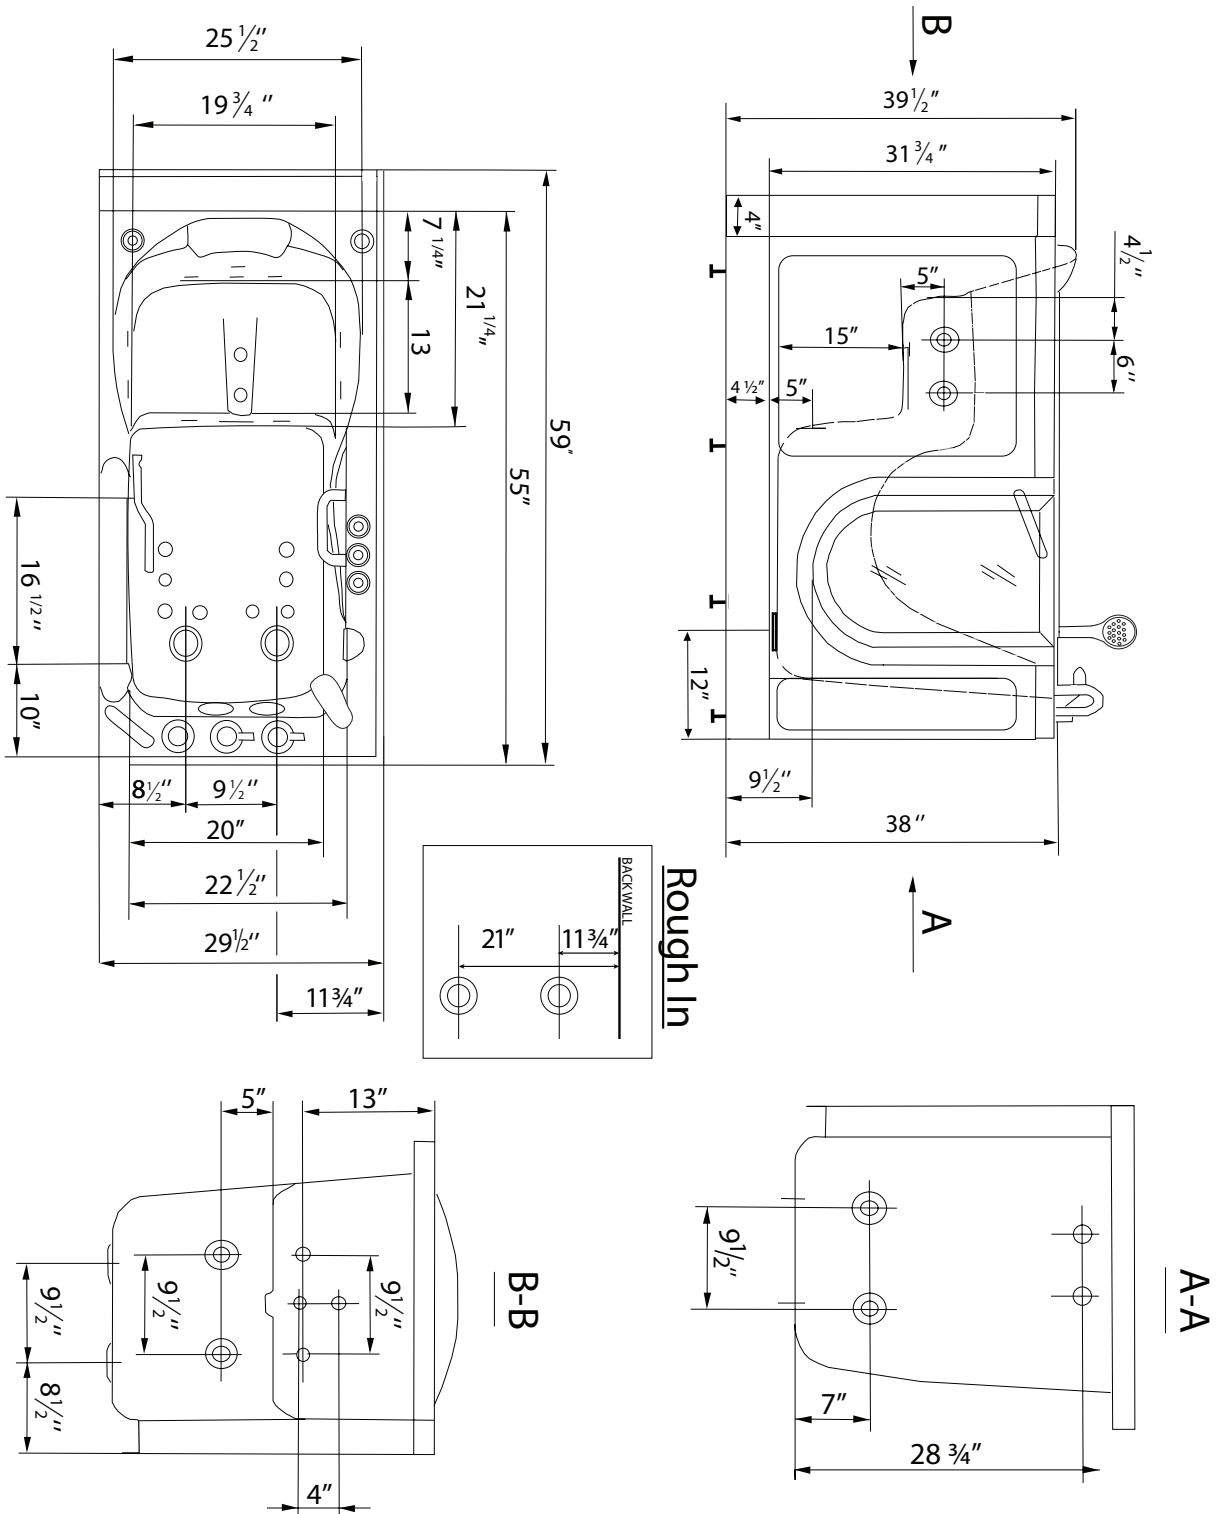

Deluxe Hydro+MicroBubble +Heat Walk In Bathtub

*Right hand door and drain shown

Disclaimer:

In an effort to continually improve our product, specifications and configurations are subject to change without notice. Before ordering or installing, consider future access to essential equipment.