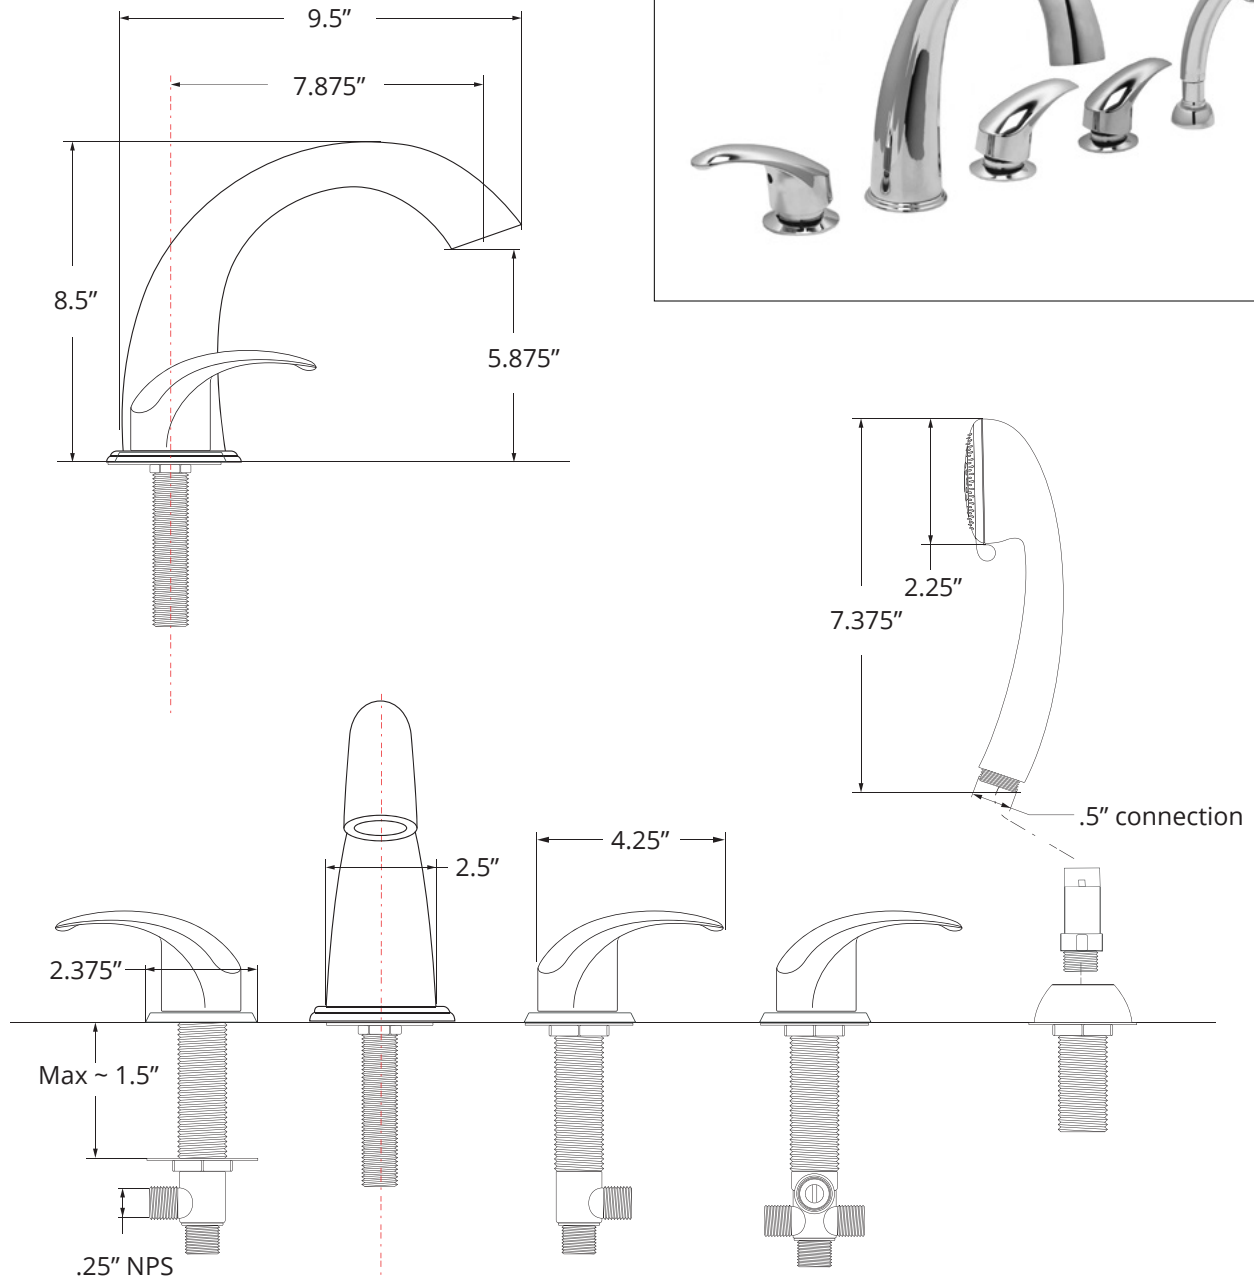

Deluxe Hydro+MicroBubble +Heat Walk In Bathtub