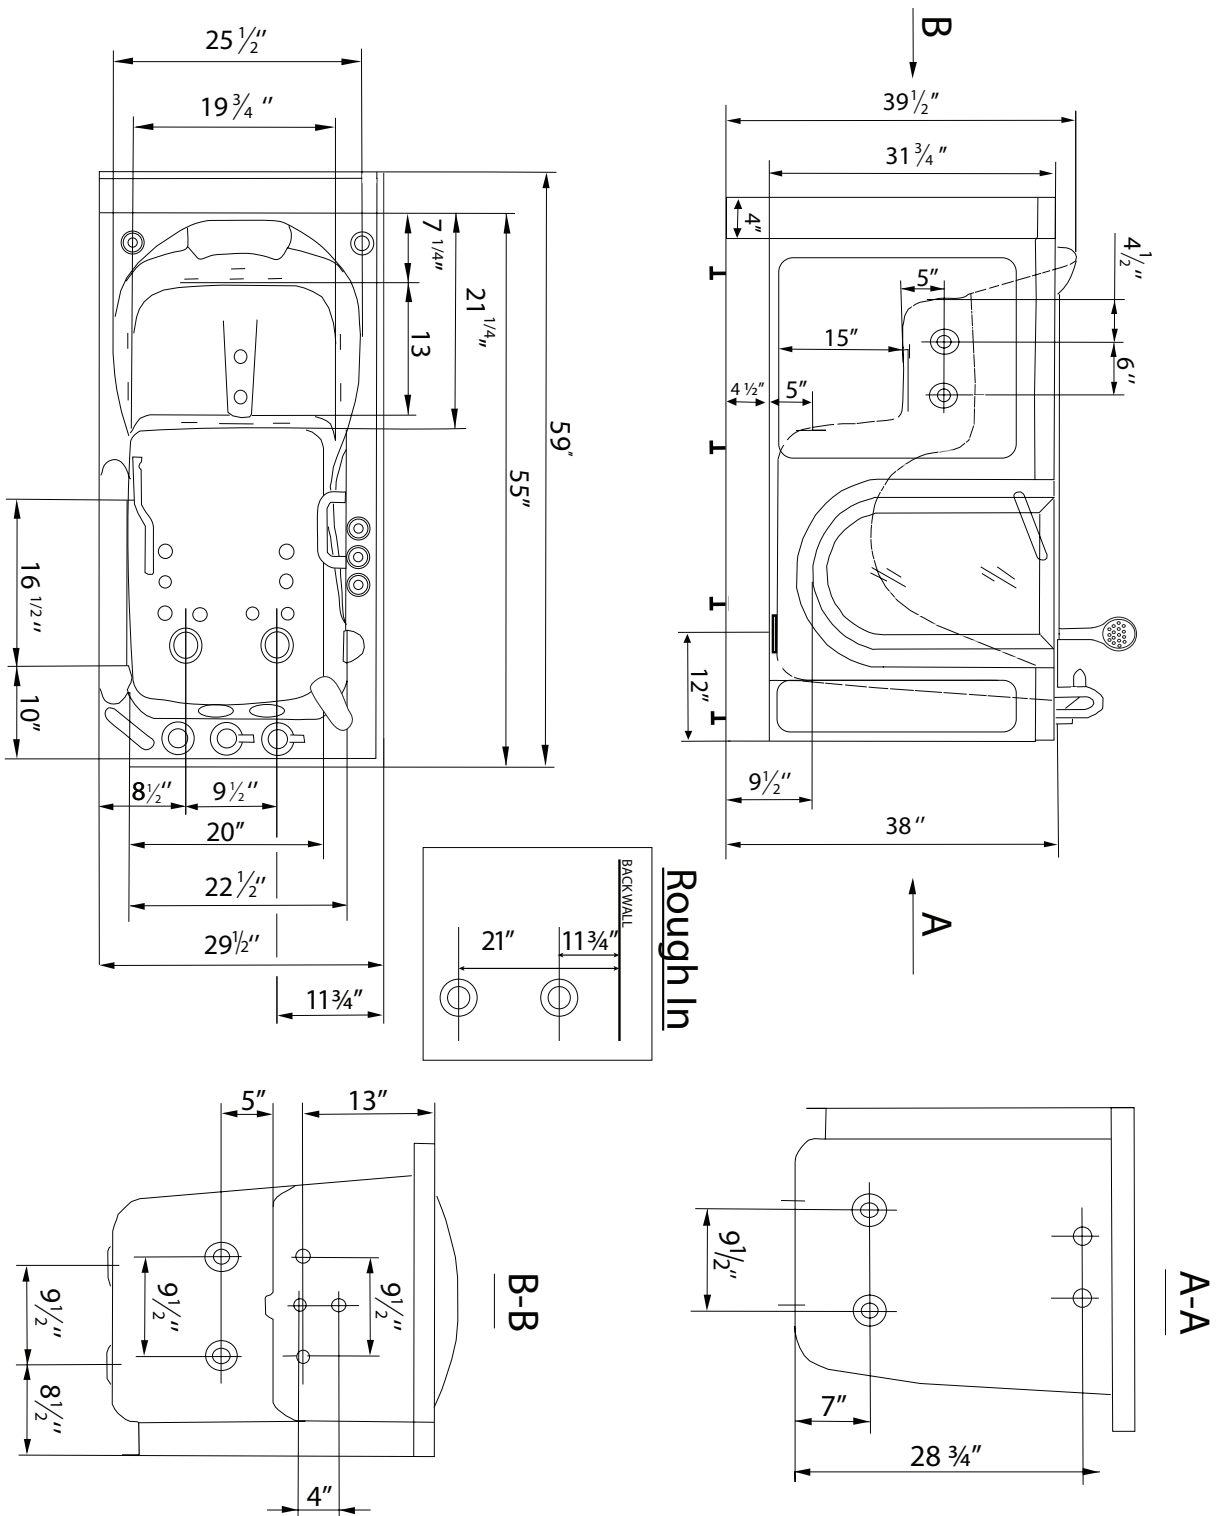

Deluxe Hydro+MicroBubble Walk in Bathtub

*Right hand door and drain shown

Disclaimer:

In an effort to continually improve our product, specifications and configurations are subject to change without notice. Before ordering or installing, consider future access to essential equipment.