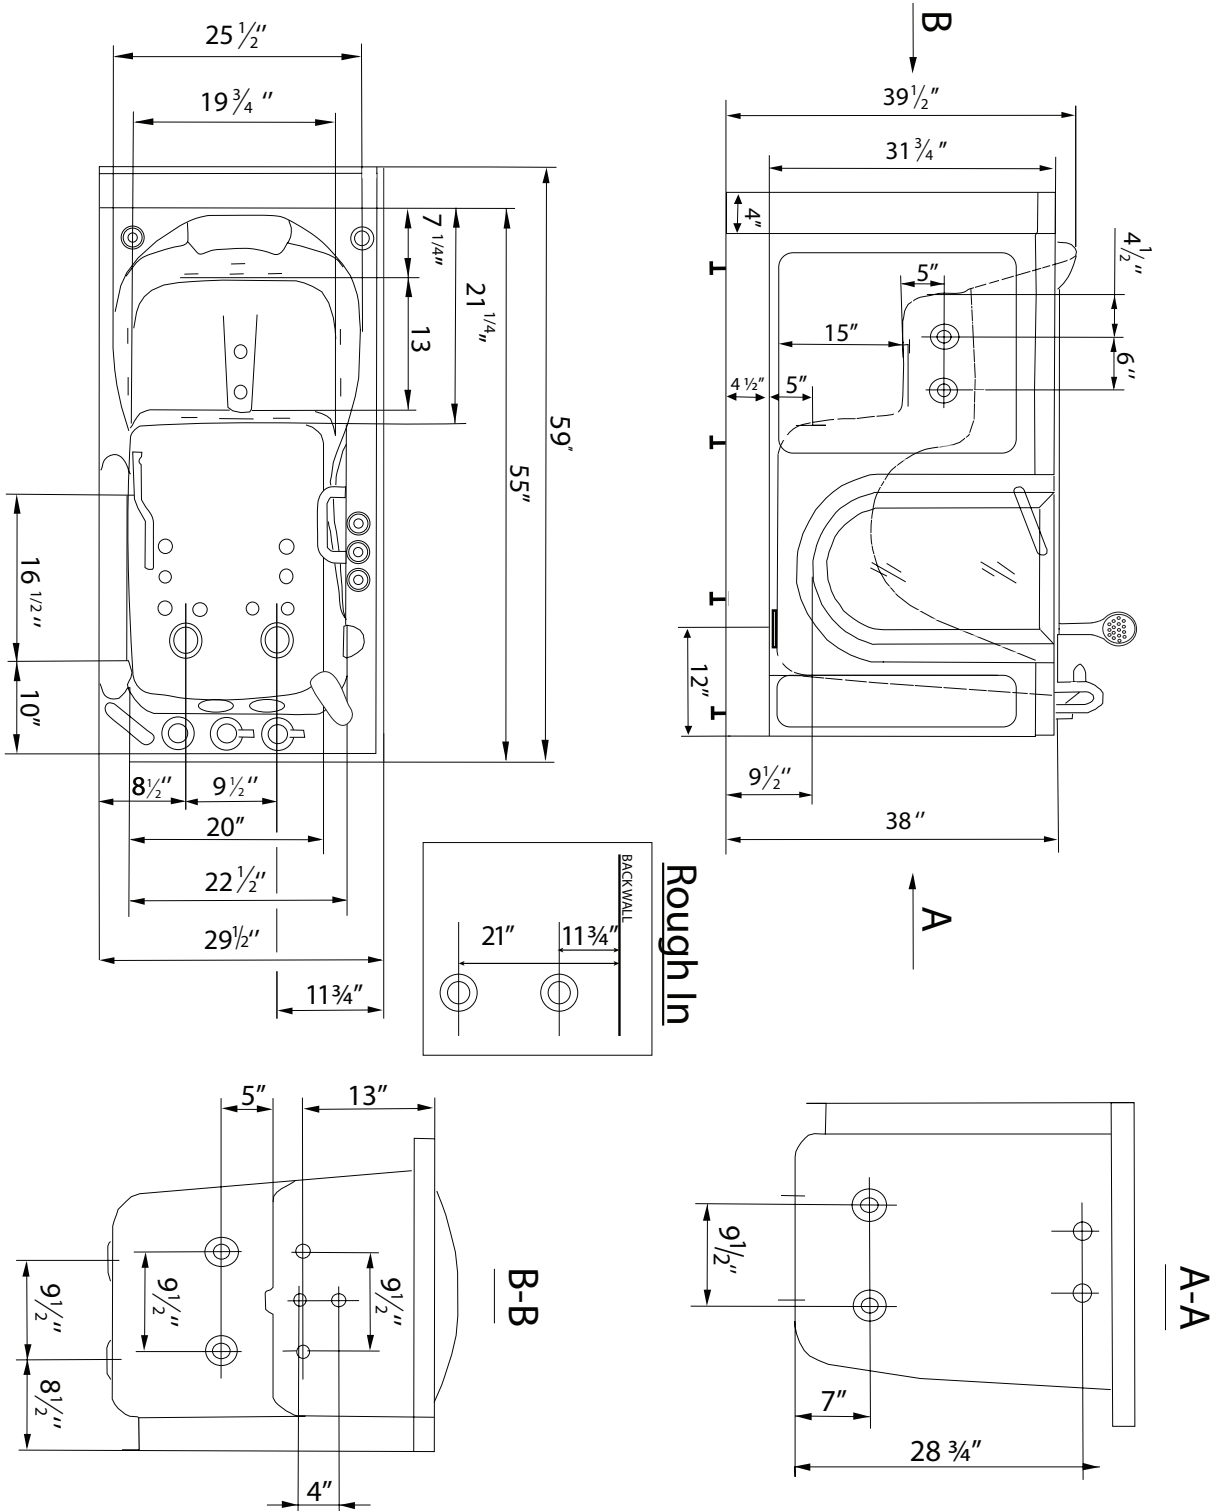

Deluxe Hydro+MicroBubble Walk in Bathtub

*Right hand door and drain shown

Disclaimer:

In an effort to continually improve our product, specifications and configurations are subject to change without notice. Before ordering or installing, consider future access to essential equipment.