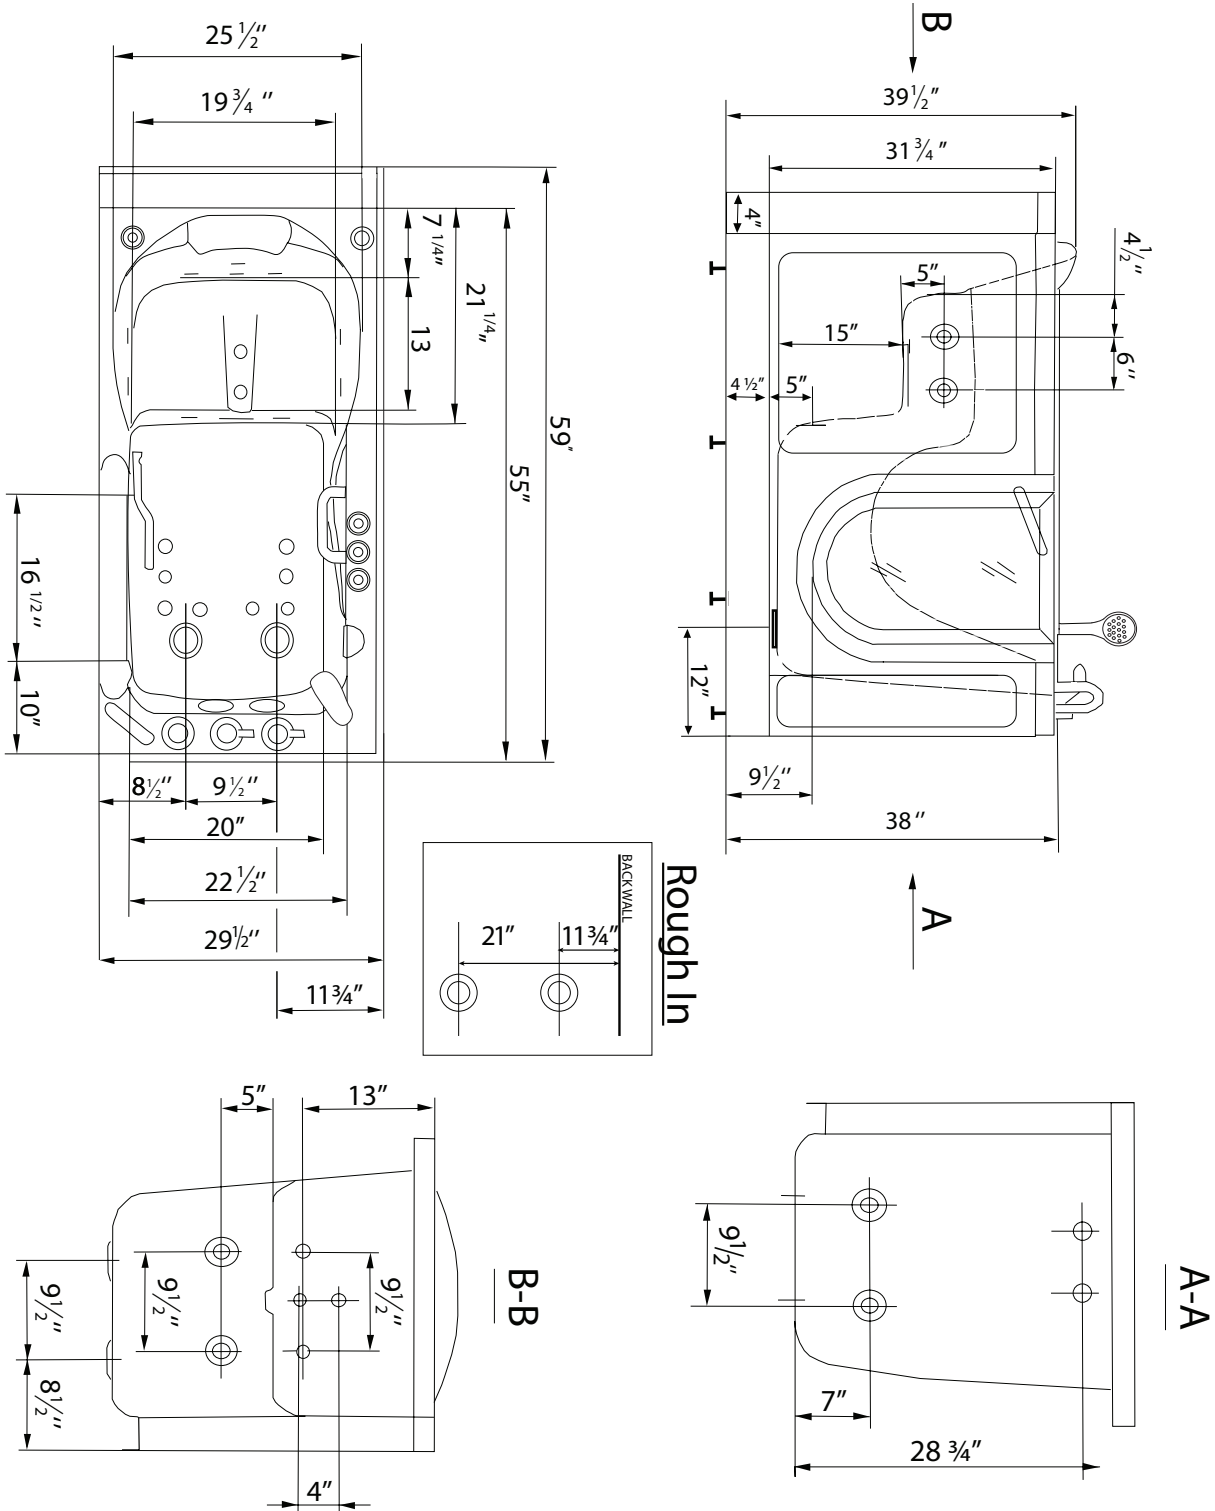

Deluxe Hydro+Heat Walk In Bathtub

*Right hand door and drain shown

Disclaimer:

In an effort to continually improve our product, specifications and configurations are subject to change without notice. Before ordering or installing, consider future access to essential equipment.