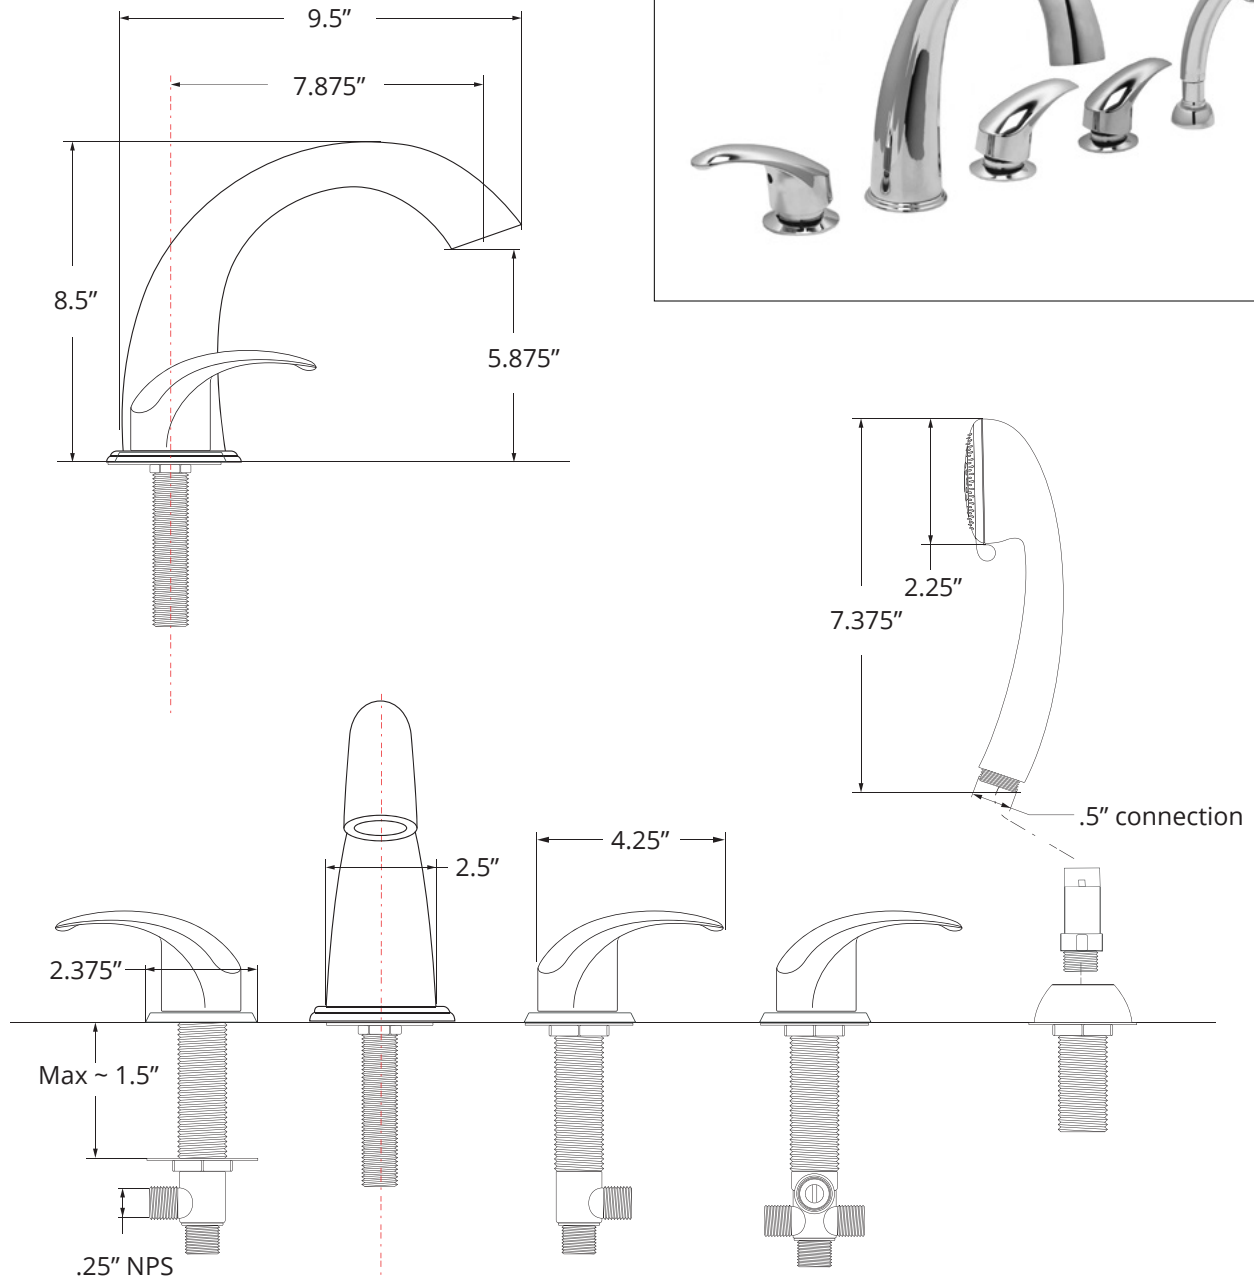

Deluxe Hydro+Heat Walk In Bathtub

Huntington Brass Fast Fill Faucet Set