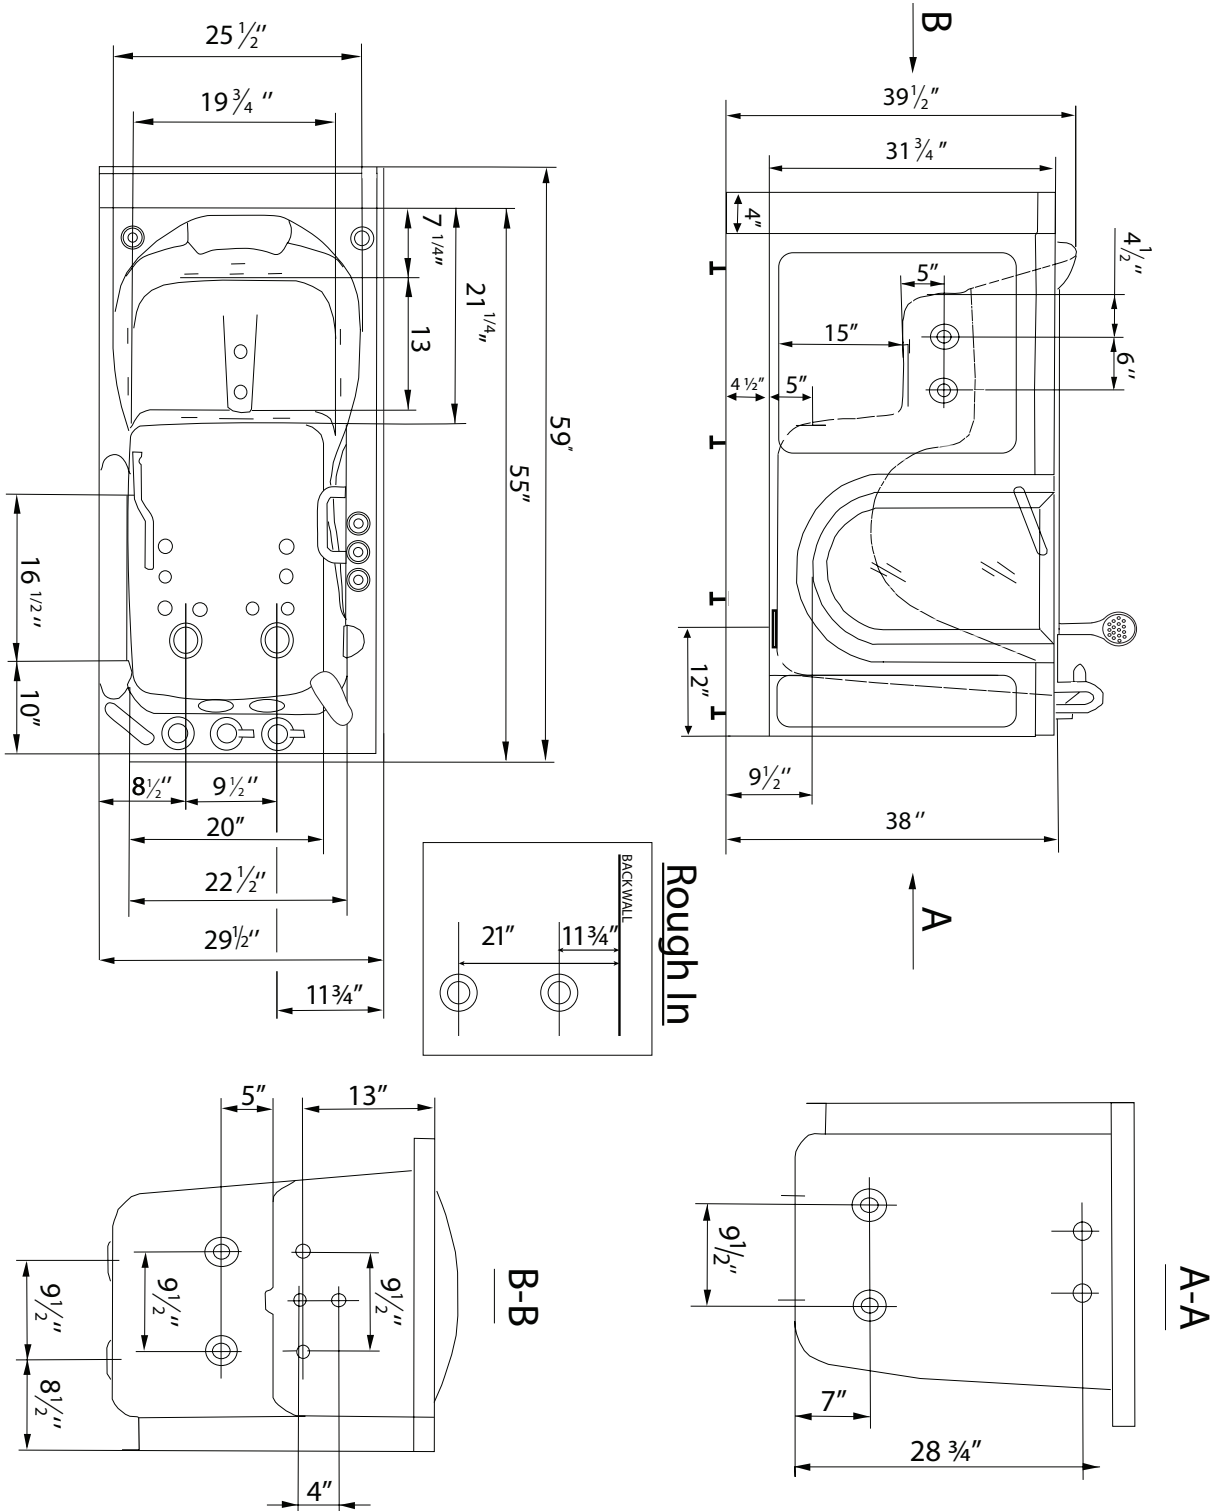

Deluxe Hydro+Heat Walk In Bathtub

HH3057-HB Left Hand Door

HH3058-HB Right Hand Door

Specifications

Actual Size: 29.75" W x 55" L x 38" H

Shipping Size: 34" W x 57" L x 46" H

Shipping Weight: 250 lbs.

Net Weight: 150 lbs.

Y'5WVYgg'DUbY'g'

F Ya cj UV'Y'HcY'? W'5WVYgg'DUbY'g'

Panel On

Panel Off

Lowered Threshold

Baseboard On
(not supplied)

Deluxe Hydro+Heat Walk In Bathtub

*Right hand door and drain shown