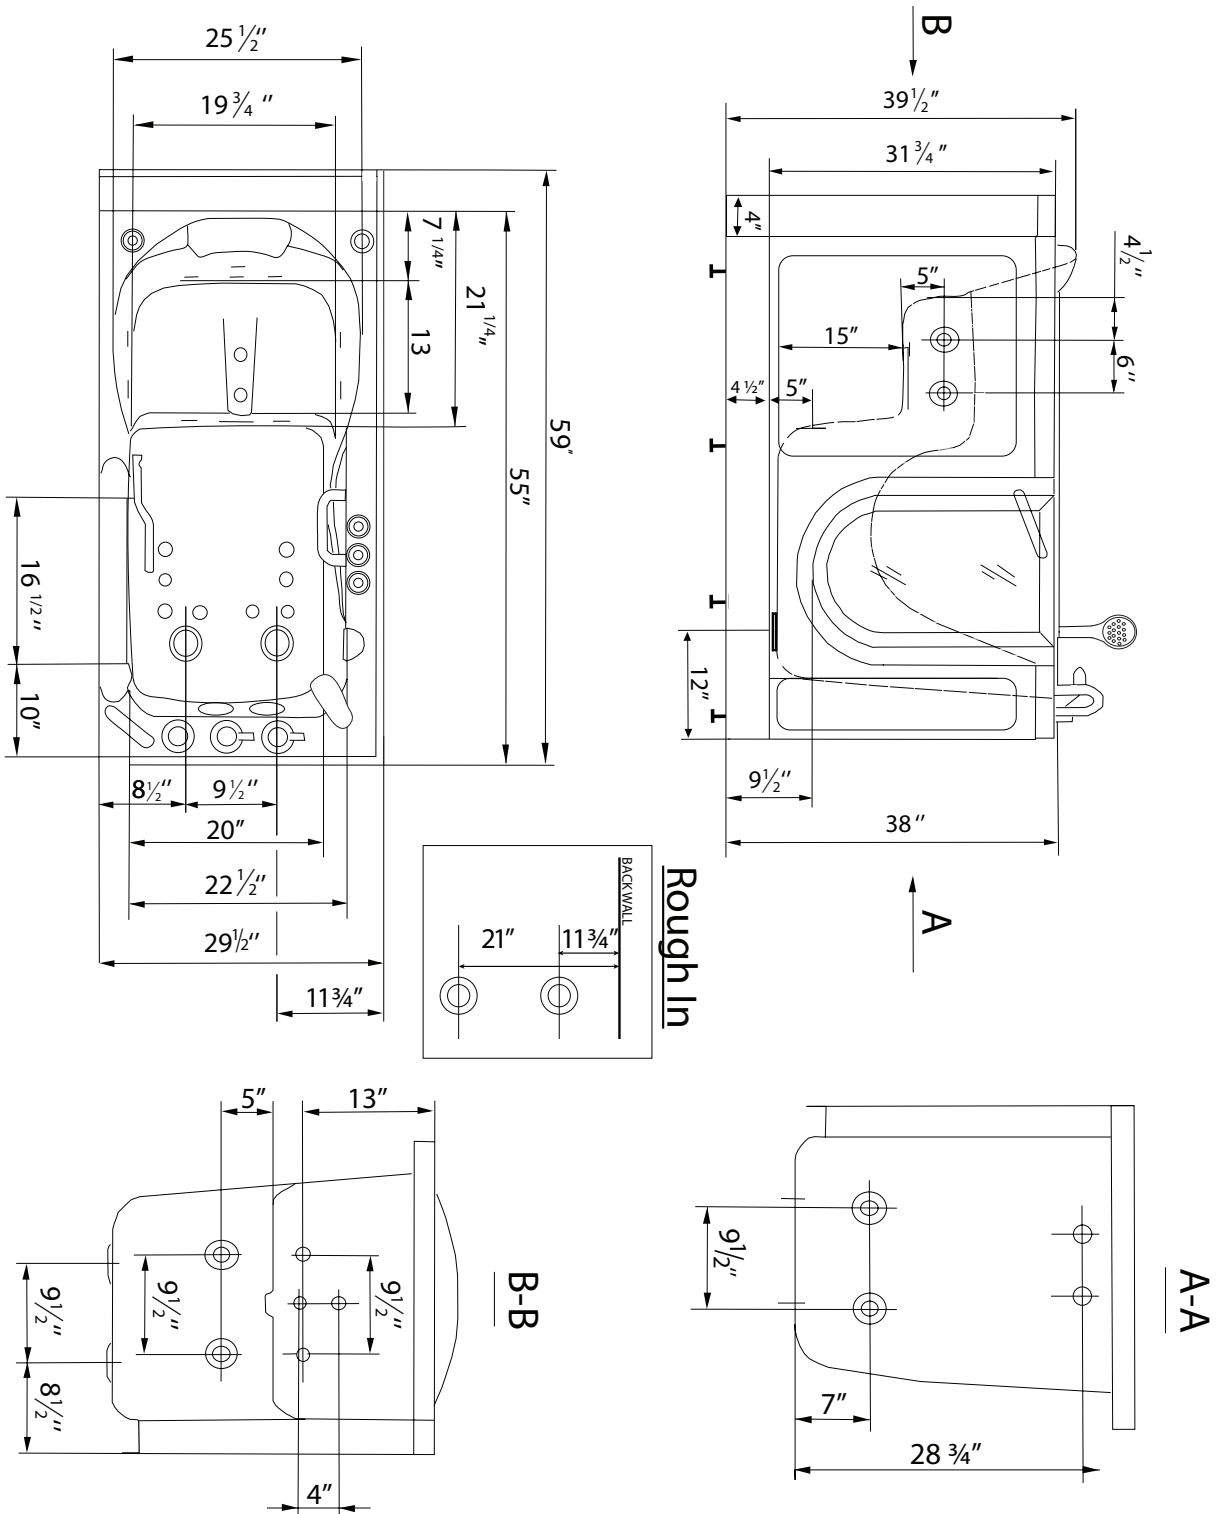

Deluxe Soaking Walk In Bathtub (no faucet)

*Right hand door and drain shown

Disclaimer:

In an effort to continually improve our product, specifications and configurations are subject to change without notice. Before ordering or installing, consider future access to essential equipment.