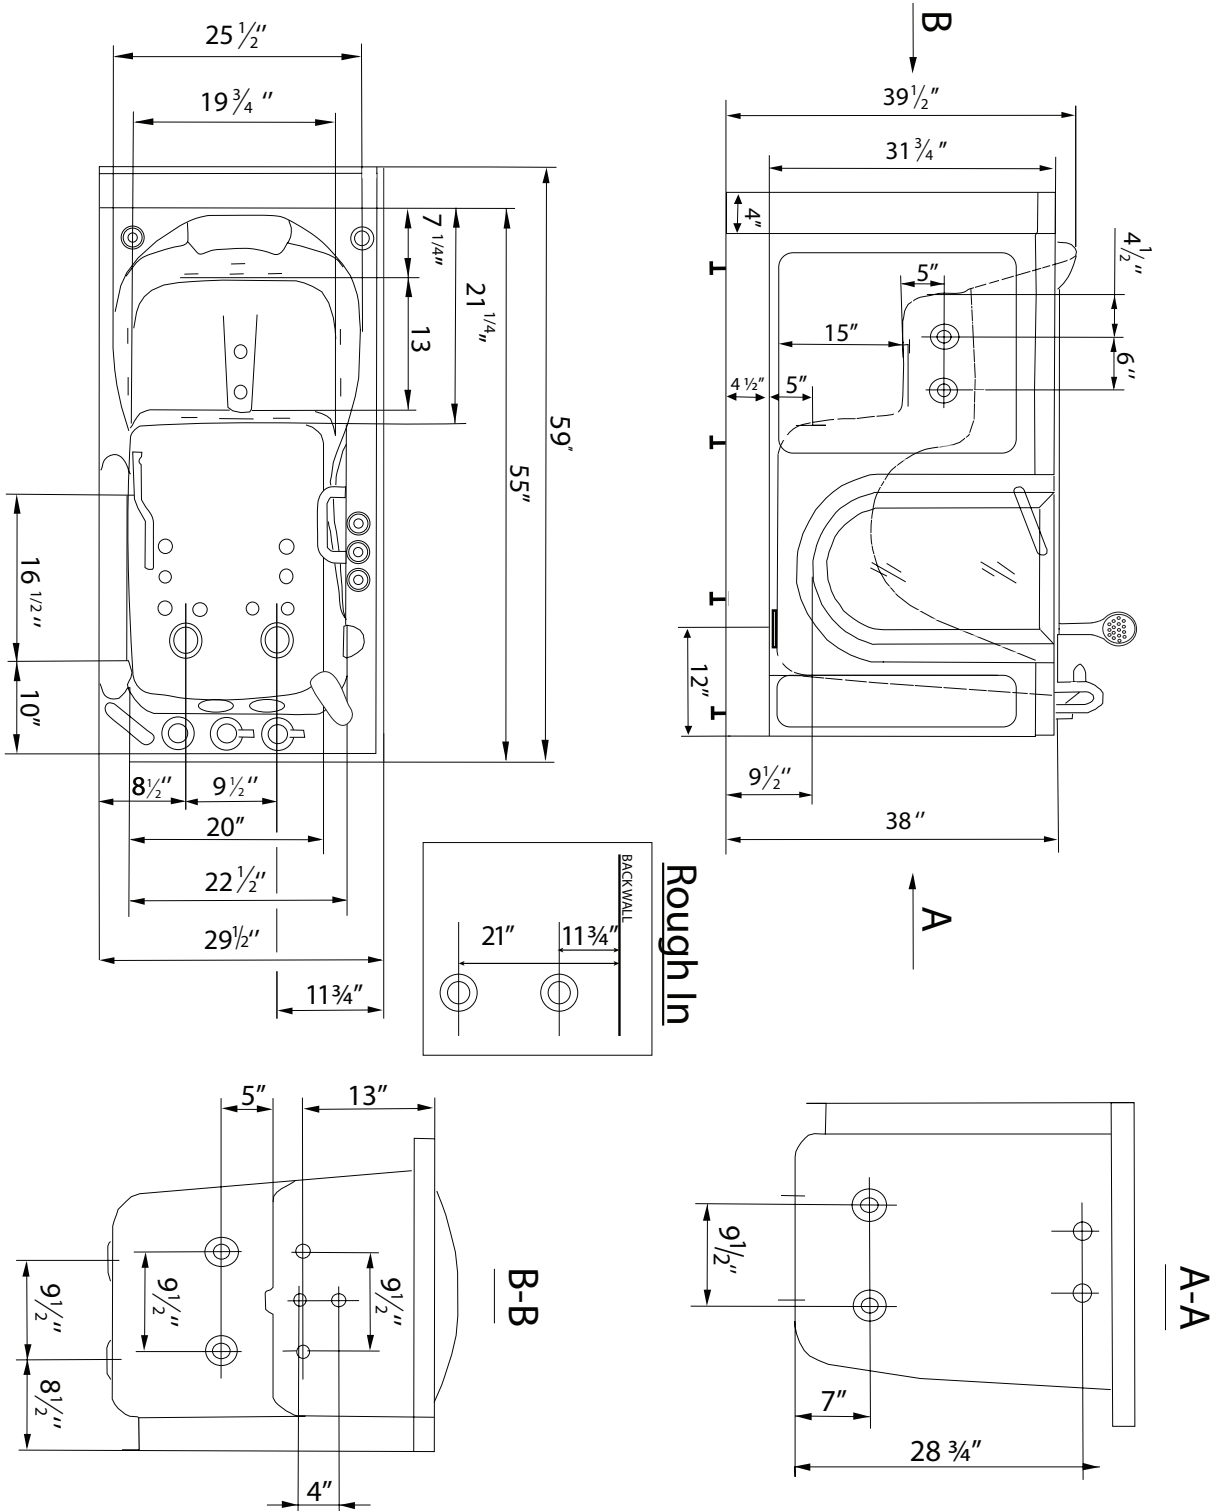

Deluxe MicroBubble +Heat Walk In Bathtub

*Right hand door and drain shown

Disclaimer:

In an effort to continually improve our product, specifications and configurations are subject to change without notice. Before ordering or installing, consider future access to essential equipment.