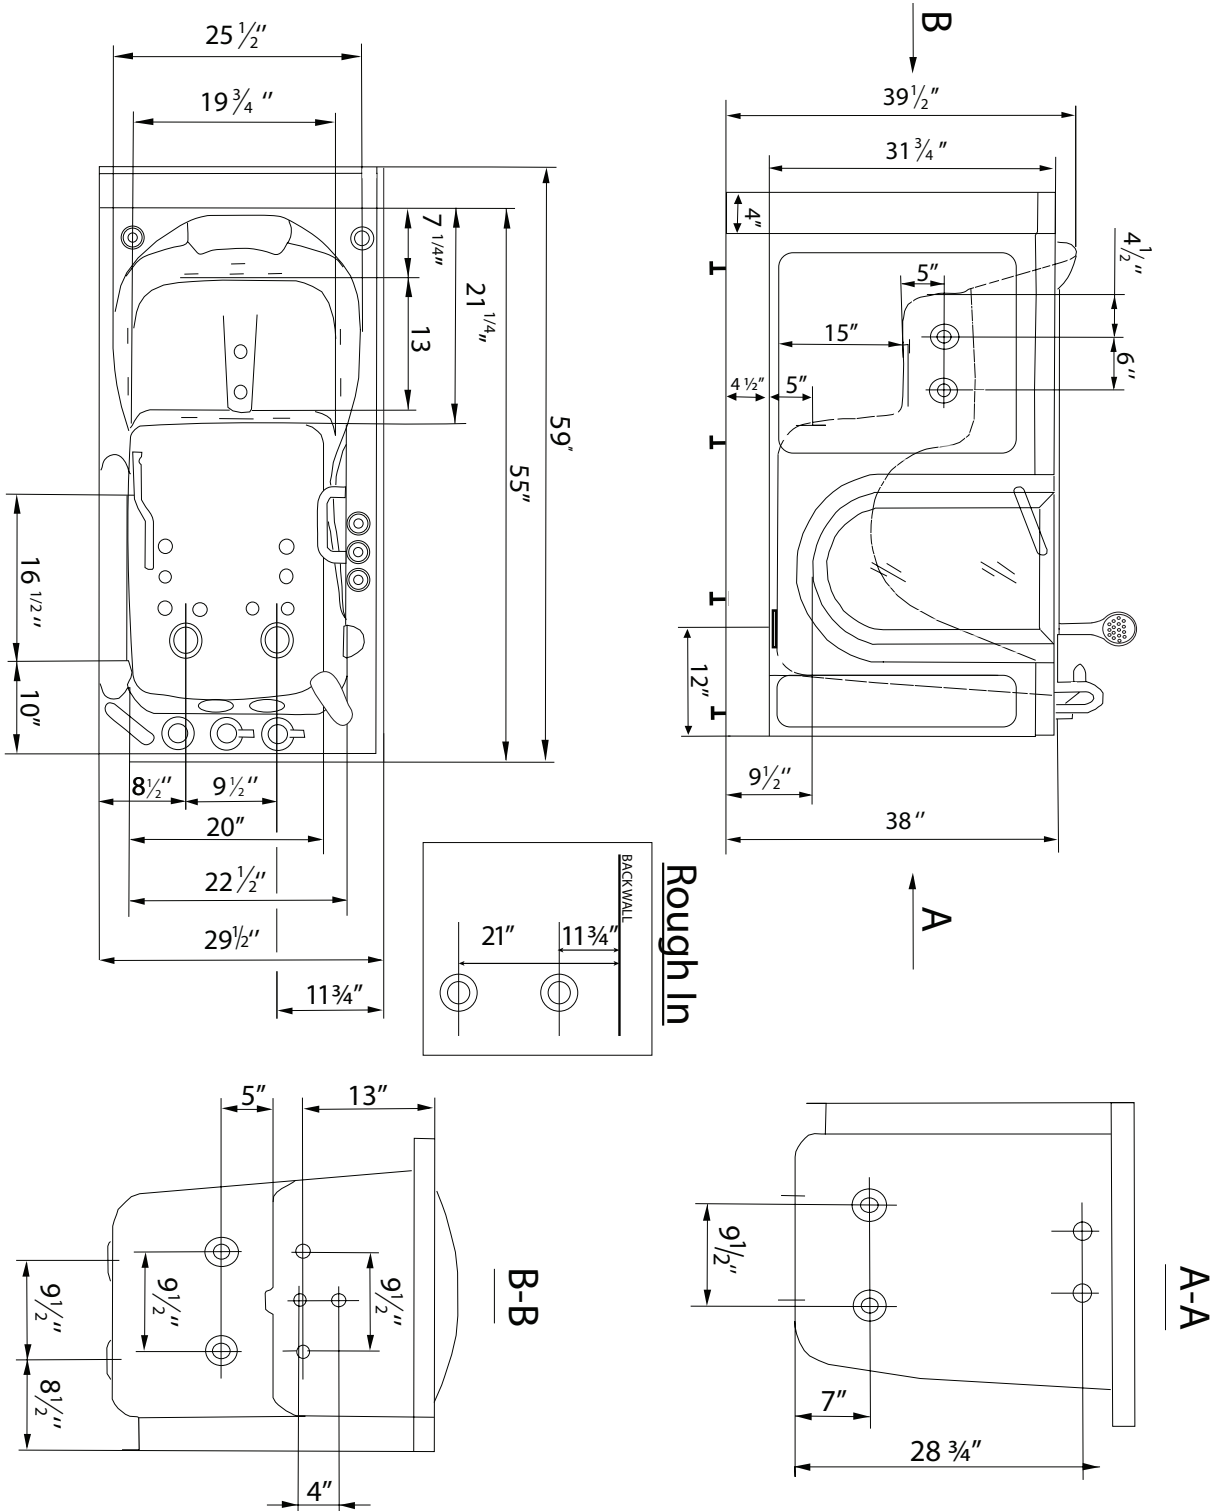

Deluxe MicroBubble +Heat Walk In Bathtub

MH3057-HB Left Hand Door & Drain

MH3058-HB Right Hand Door & Drain

Specifications

Actual Size: 29.75" W x 55" L x 38" H

Shipping Size: 34" W x 57" L x 46" H

Shipping Weight: 250 lbs.

Net Weight: 150 lbs.

Water Capacity:

80 gal. US (unoccupied)

45-65 gal. US (occupied)

Options

- Left or Right Hand Door/Drain

Included Features

Tub Shell – Acrylic Tub Shell:

Y'5WVYgg'DUbY'g'

FYa cj UVY'HcY'? W'5WVYgg'DUbY'g'

Panel On

Panel Off

Lowered Threshold

Baseboard On
(not supplied)

Deluxe MicroBubble +Heat Walk In Bathtub

*Right hand door and drain shown