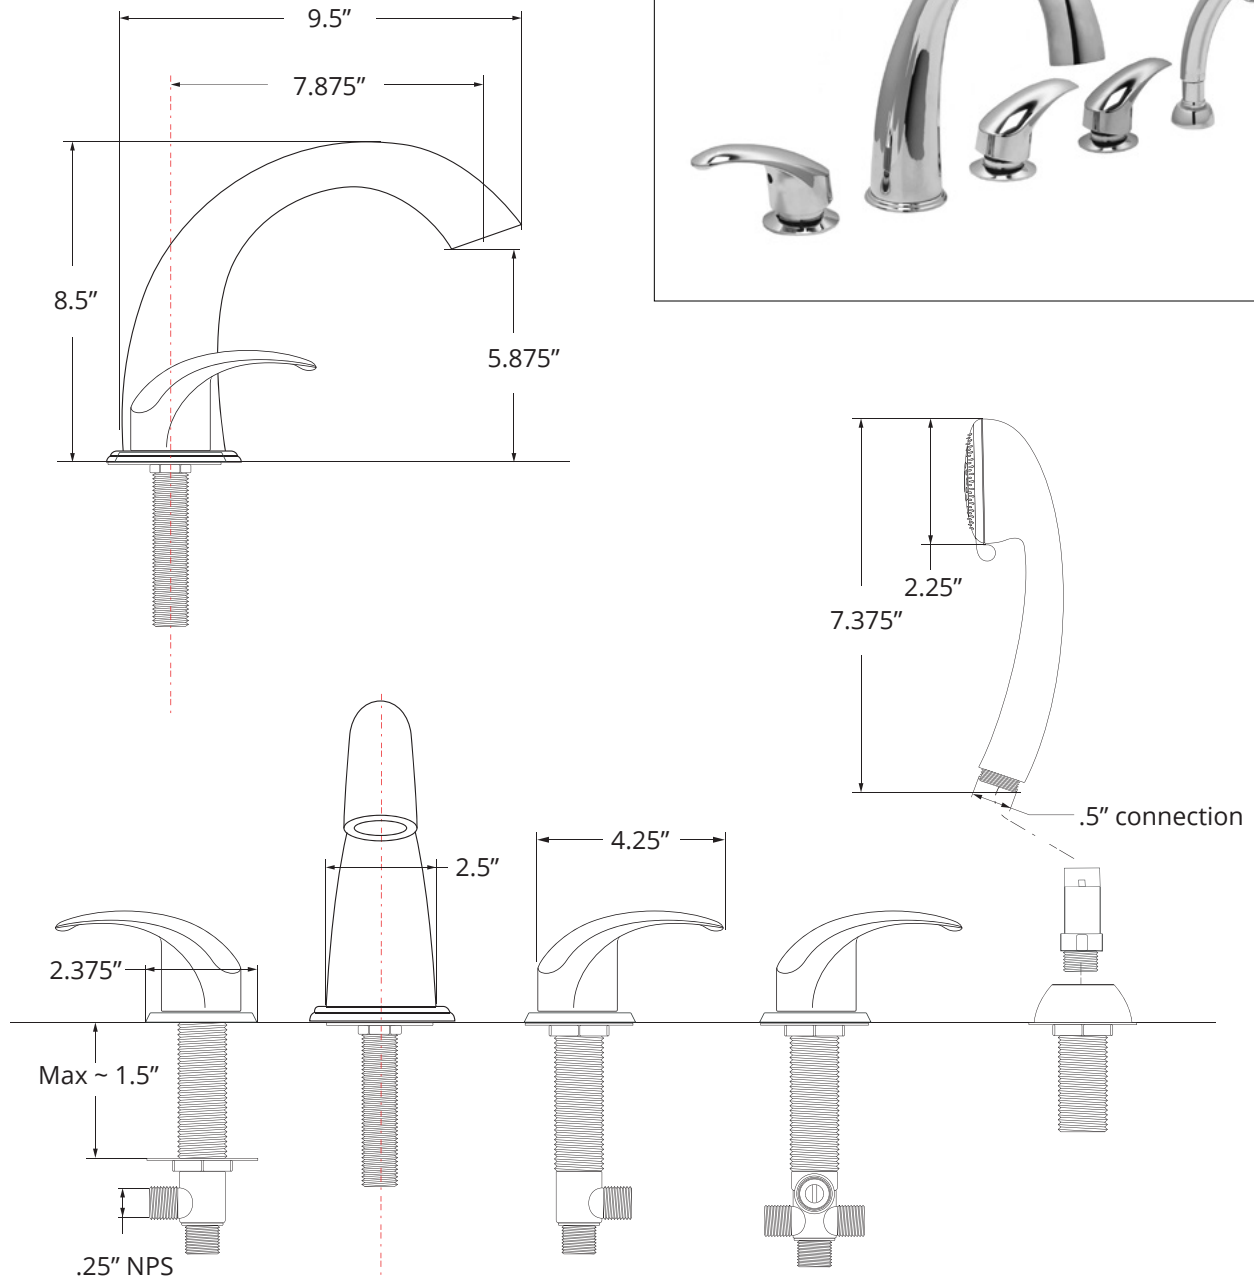

Deluxe MicroBubble +Heat Walk In Bathtub

Huntington Brass Fast Fill Faucet Set