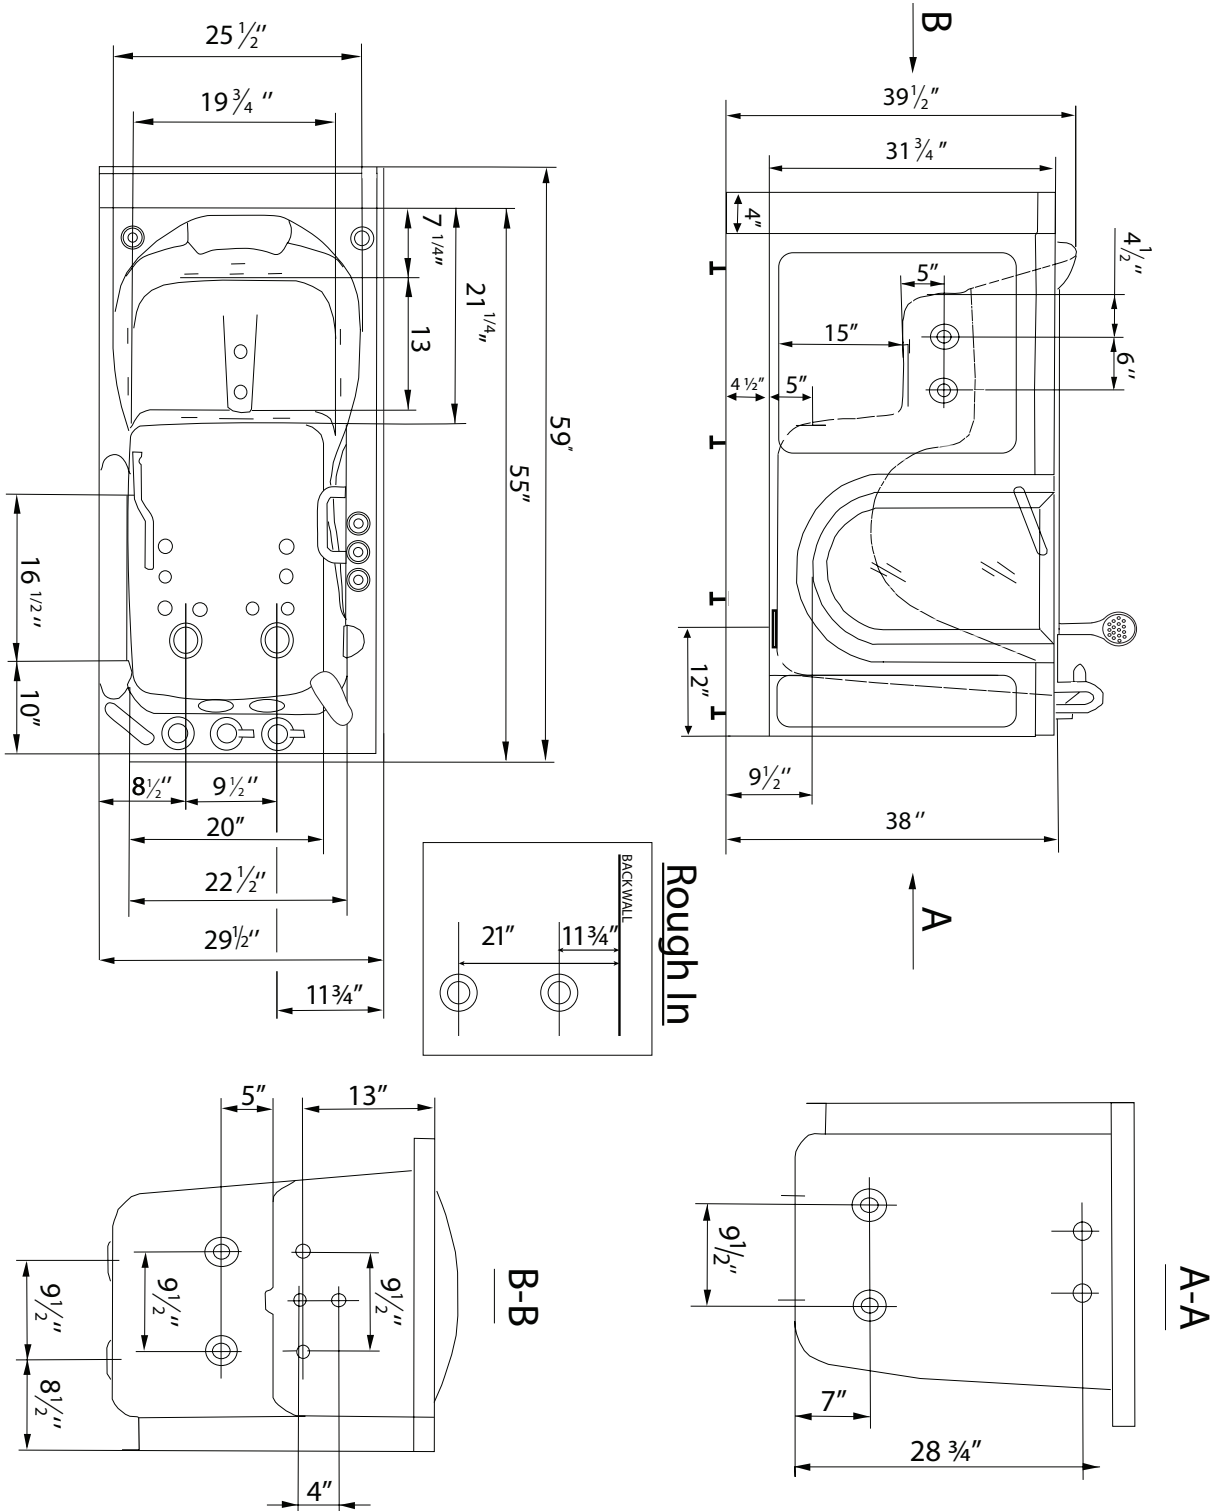

Deluxe Air+MicroBubble +Heat Walk In Bathtub

*Right hand door and drain shown

Disclaimer:

In an effort to continually improve our product, specifications and configurations are subject to change without notice. Before ordering or installing, consider future access to essential equipment.