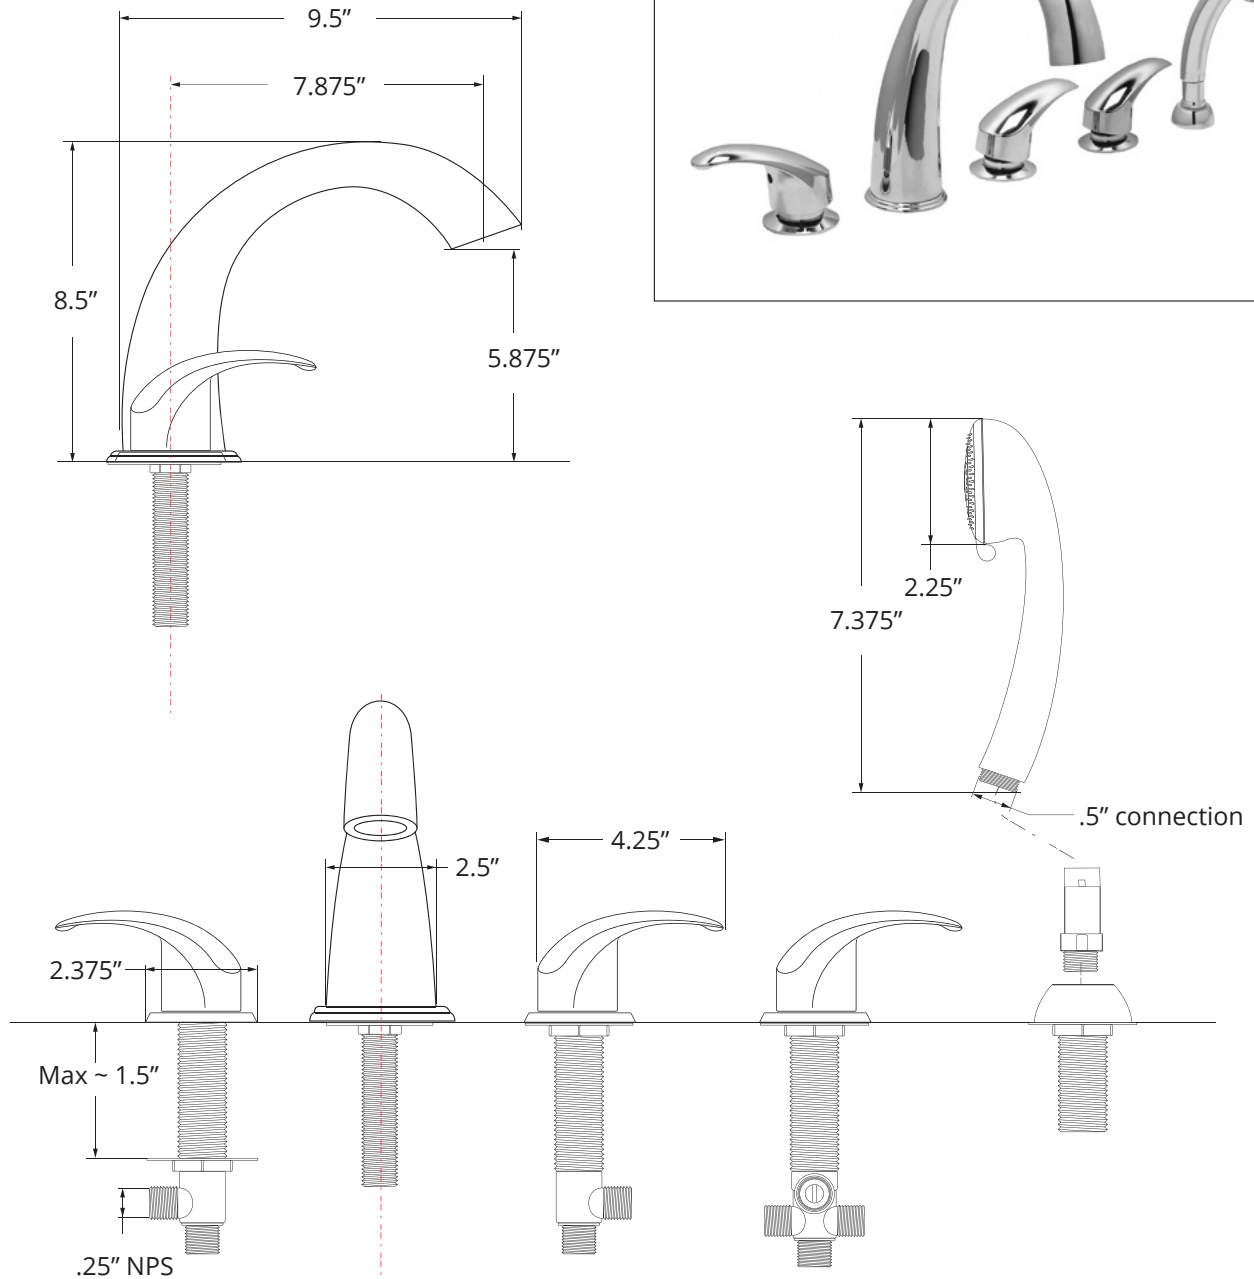

Panel On

Panel Off

Lowered Threshold

Baseboard On
(not supplied)

Deluxe Air+MicroBubble +Heat Walk In Bathtub

*Right hand door and drain shown

Disclaimer:

In an effort to continually improve our product, specifications and configurations are subject to change without notice. Before ordering or installing, consider future access to essential equipment.

Deluxe Air+MicroBubble +Heat Walk In Bathtub

Huntington Brass Fast Fill Faucet Set

Deluxe Air+MicroBubble +Heat Walk In Bathtub

Heated Seat and Backrest

Specifications

Voltage:
Input - 120V
Wattage:
Back - 47.4W
Seat - 44.6W
Total - 92W

Components:

- (1) Controller Box
- (1) LED Keypad
- (2) Seat Heater
- (2) Backrest Heater