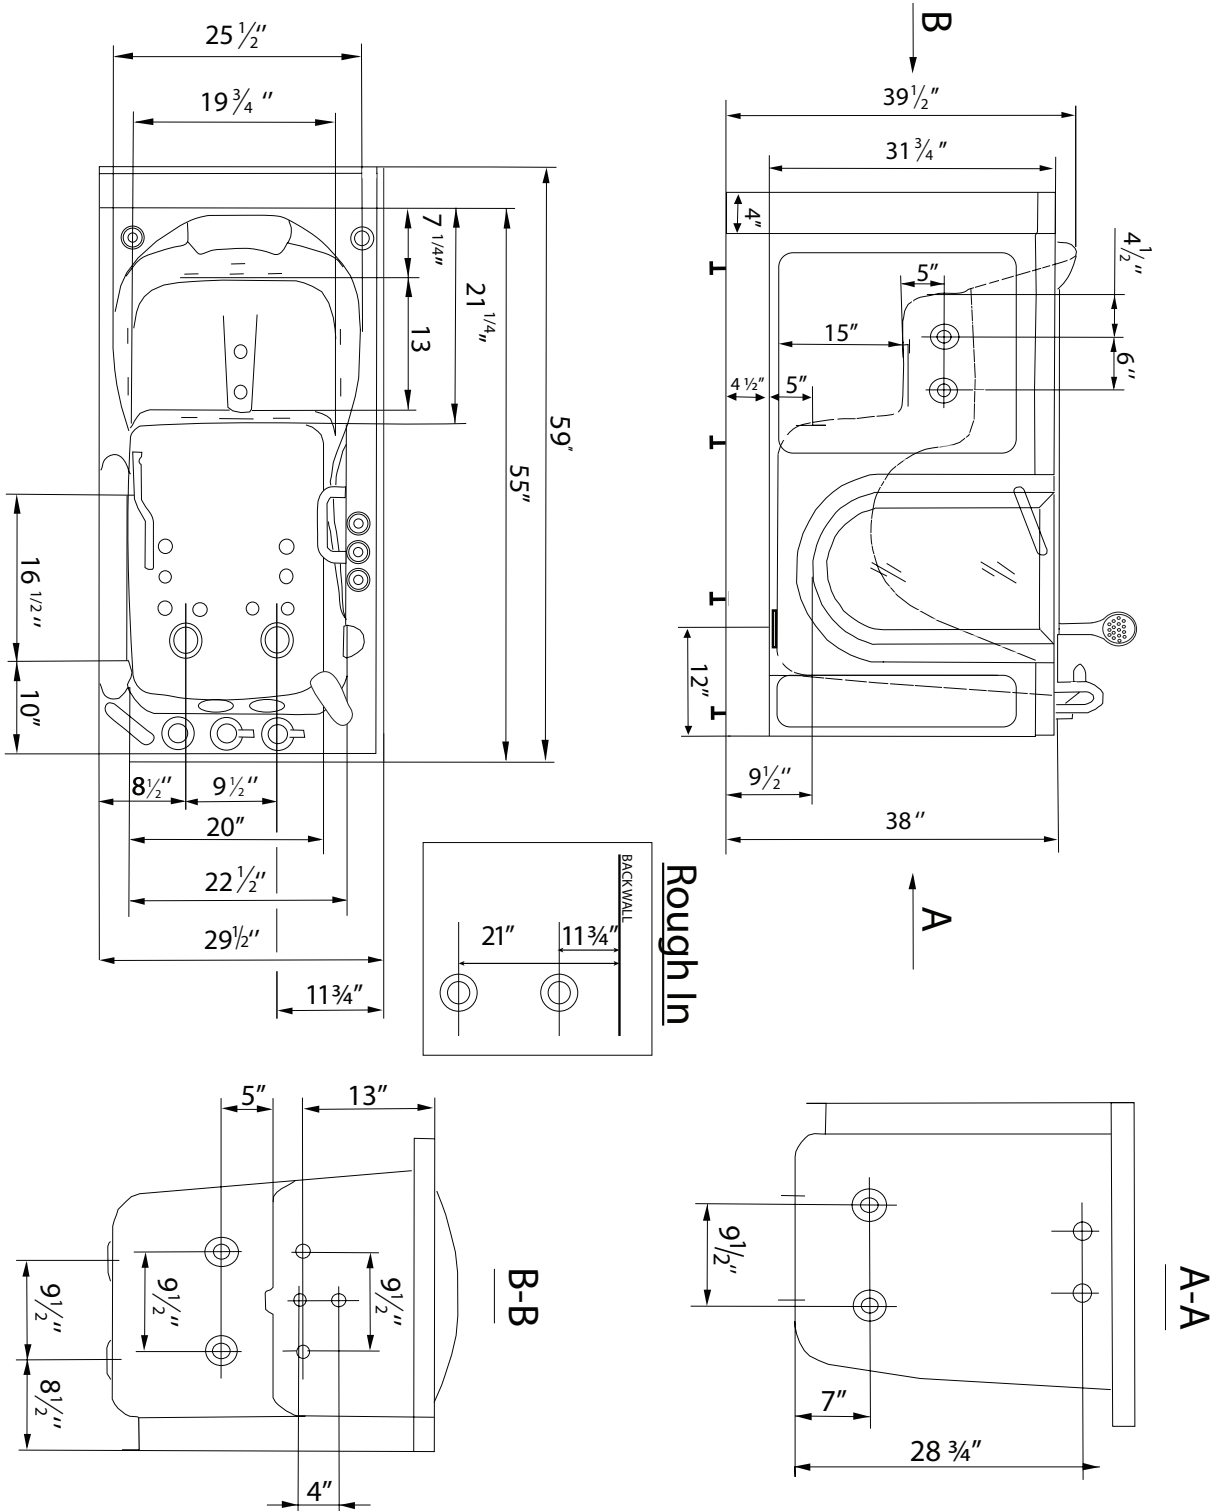

Panel On

Panel Off

Lowered Threshold

Baseboard On
(not supplied)

Deluxe Air+MicroBubble +Heat Walk In Bathtub

*Right hand door and drain shown

Disclaimer:

In an effort to continually improve our product, specifications and configurations are subject to change without notice. Before ordering or installing, consider future access to essential equipment.

Deluxe Air+MicroBubble +Heat Walk In Bathtub

Huntington Brass Fast Fill Faucet Set

Deluxe Air+MicroBubble +Heat Walk In Bathtub

Heated Seat and Backrest

Specifications

Voltage:
Input - 120V
Wattage:
Back - 47.4W
Seat - 44.6W
Total - 92W

Components:

- (1) Controller Box
- (1) LED Keypad
- (2) Seat Heater
- (2) Backrest Heater