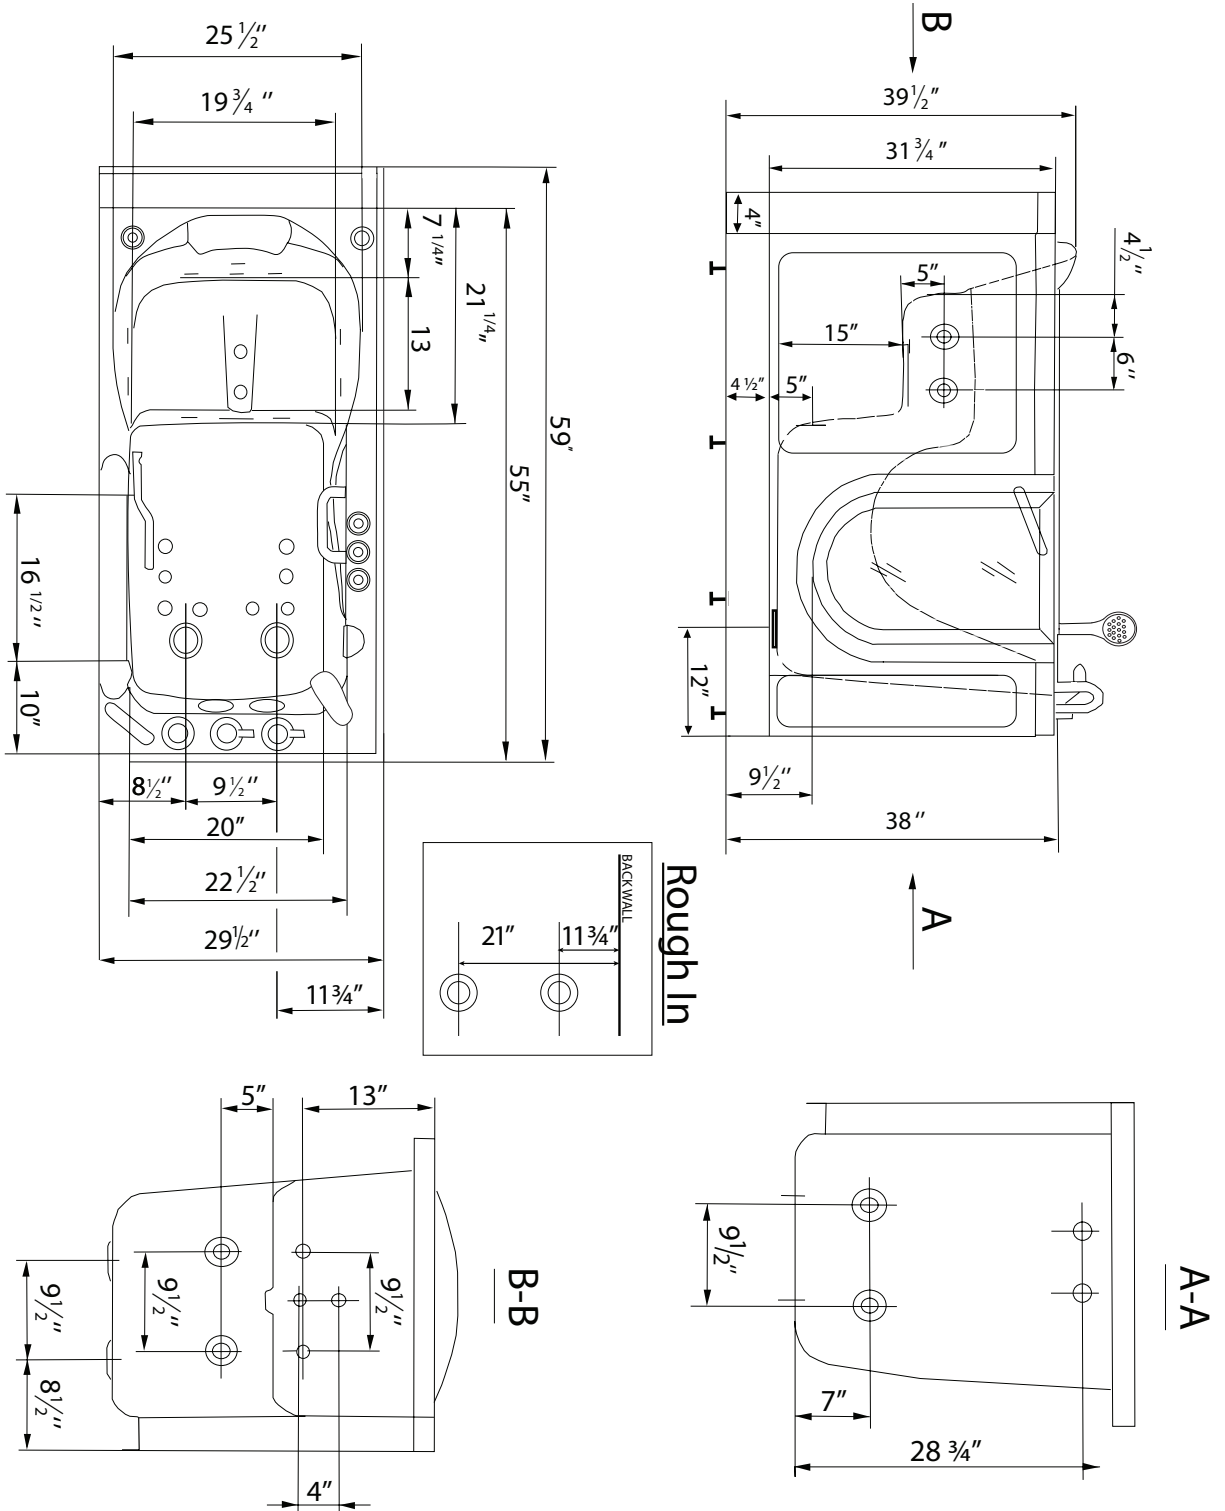

Deluxe Air+MicroBubble Walk In Bathtub

*Right hand door and drain shown

Disclaimer:

In an effort to continually improve our product, specifications and configurations are subject to change without notice. Before ordering or installing, consider future access to essential equipment.