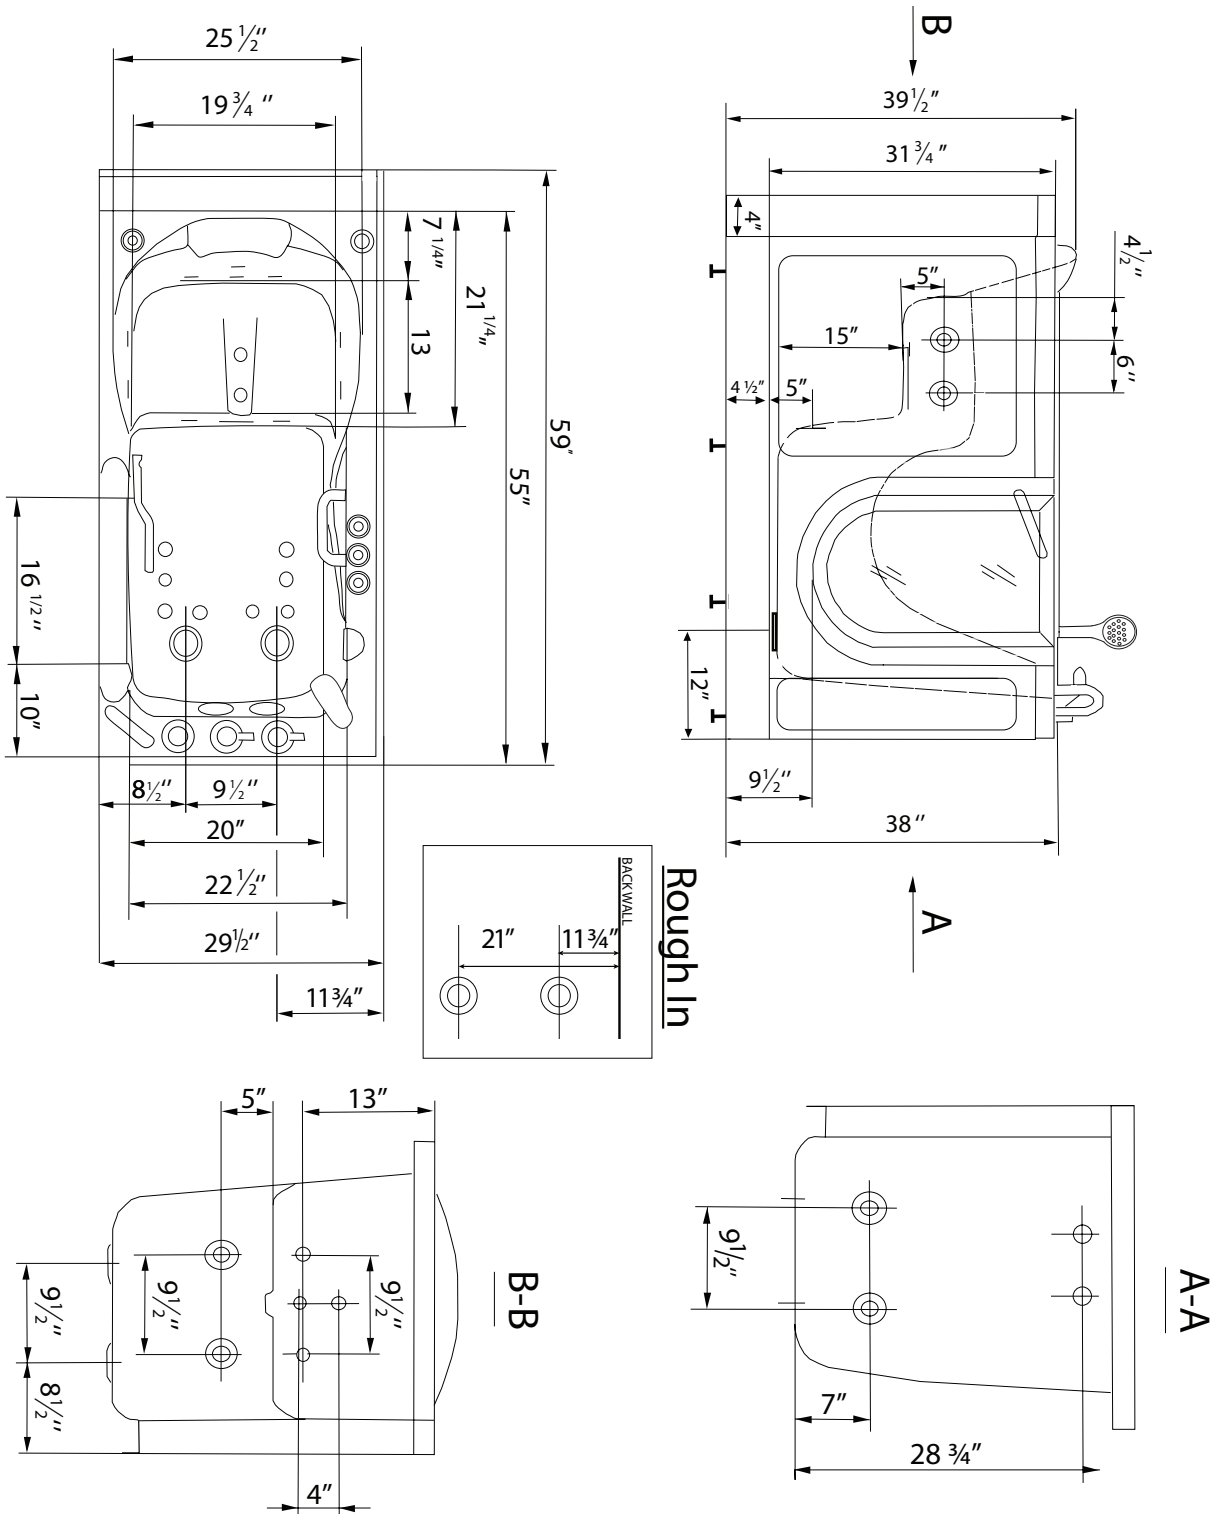

Deluxe MicroBubble Walk In Bathtub

M3107 Left Hand Door & Drain

M3108 Right Hand Door & Drain

Specifications

Actual Size: 29.75" W x 55" L x 38" H

Shipping Size: 34" W x 57" L x 46" H

Shipping Weight: 250 lbs.

13. Five-piece thermostatic faucet set

- Thermostatic control valve
- Two (2) 2-way diverters with extension handles
- Pull out, hand held, chrome plated shower with 5 ft. retractable stainless steel braided hose

Plumbing

- Two (2) x 2" floor drains with 2 overflows and stainless steel cable operated openers with extension handles
- Drainage time +/- 80 seconds to overflow at ideal plumbing condition*
- Two (2) PVC 2" drain elbows with 2" opening

Deluxe MicroBubble Walk In Bathtub

Y'5WYgg'DUbY'g'

FYa cj UV'Y'HcY'? W'5WYgg'DUbY'g'

Panel On

Panel Off

Lowered Threshold

Baseboard On
(not supplied)

Deluxe MicroBubble Walk In Bathtub