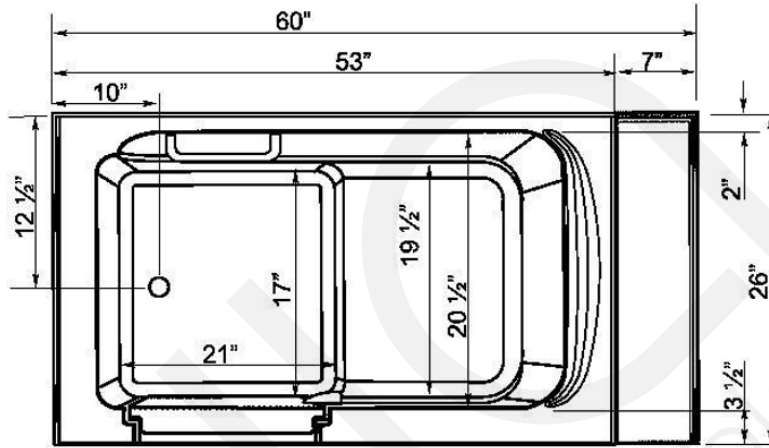

Narrow 26" Wide Soaking Walk In Bathtub

265301L Left Hand Door and Drain

265301R Right Hand Door and Drain

Actual Size: 26" W x 53" L x 40" H
 Shipping Size: 27" W x 54" L x 42" H
 Shipping Weight: 270 lbs.
 Net Weight: 205 lbs.
 Water Capacity: 85 gal. US (unoccupied)
 40-60 gal. US (occupied)

Options:

- White or Biscuit Shell
- Left or Right Hand Door/Drain
- Air Massage
- Hydro Massage
- Dual Massage

Included Features:

1. Tub Shell - Gel Coat Fiberglass
 - High quality fiberglass material
 - Excellent color uniformity
 - Durable gel coat surface
 - Easy-to-clean high gloss finish
2. Stainless Steel Frame
3. 6.83" Threshold
4. 17" Seat Height
5. 19.5" Seat Width
6. Anti-slip floor
7. Built-in safety grab bar
8. Removable access panels
9. Wall extension kit to fit in standard 60" opening
10. Five (5) Piece Huntington Brass Roman Faucet in Chrome
 - Jewel Arched Solid Brass Spout
 - 3/4" Valve, 3/4" Ports
 - Ceramic Disc Cartridges
 - Quick Connect Spout Installation
 - NPS Connections
 - 18 GPM (Average) @ 60 PSI

*For more information please visit www.ellasbubbles.com.

Disclaimer:
 The walk-in bathtub comes without pre-drilled faucet holes. The faucet is installed by customer (contractor). The standard PVC pipe for drain overflow is measured, cut at the job site and supplied by customer (contractor).

Narrow 26" Wide Soaking Walk In Bathtub

265301L / 265301R
*Left hand door and drain shown

Disclaimer:

In an effort to continually improve our product, specifications and configurations are subject to change without notice. Before ordering or installing, consider future access to essential equipment.