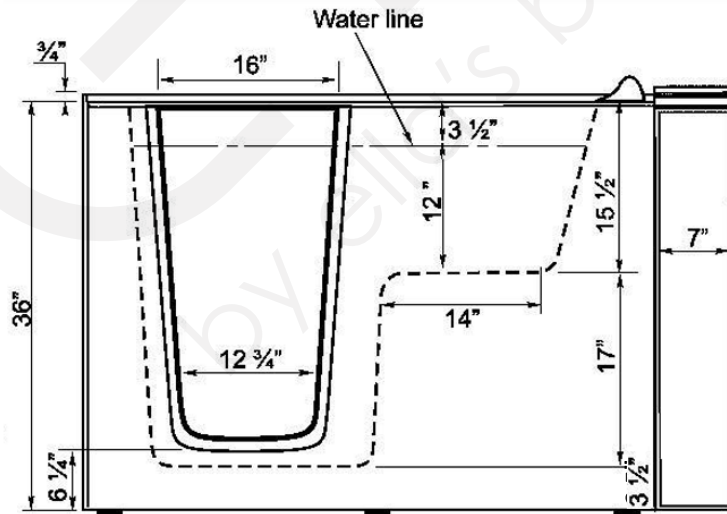

Narrow 26" Wide Soaking Walk In Bathtub

265301L Left Hand Door and Drain

265301R Right Hand Door and Drain

Actual Size: 26" W x 53" L x 40" H
 Shipping Size: 27" W x 54" L x 42" H
 Shipping Weight: 270 lbs.
 Net Weight: 205 lbs.
 Water Capacity: 85 gal. US (unoccupied)
 40-60 gal. US (occupied)

Options:

- White or Biscuit Shell
- Left or Right Hand Door/Drain
- Air Massage
- Hydro Massage
- Dual Massage

Included Features:

1. Tub Shell - Gel Coat Fiberglass
 - High quality fiberglass material
 - Excellent color uniformity
 - Durable gel coat surface
 - Easy-to-clean high gloss finish
2. Stainless Steel Frame
3. 6.83" Threshold
4. 17" Seat Height
5. 19.5" Seat Width
6. Anti-slip floor
7. Built-in safety grab bar
8. Removable access panels
9. Wall extension kit to fit in standard 60" opening
10. Five (5) Piece Huntington Brass Roman Faucet in Chrome
 - Jewel Arched Solid Brass Spout
 - 3/4" Valve, 3/4" Ports
 - Ceramic Disc Cartridges
 - Quick Connect Spout Installation
 - NPS Connections
 - 18 GPM (Average) @ 60 PSI

*For more information please visit www.ellasbubbles.com.

Disclaimer:
 The walk-in bathtub comes without pre-drilled faucet holes. The faucet is installed by customer (contractor). The standard PVC pipe for drain overflow is measured, cut at the job site and supplied by customer (contractor).

Narrow 26" Wide Soaking Walk In Bathtub

265301L / 265301R
*Left hand door and drain shown

Disclaimer:

In an effort to continually improve our product, specifications and configurations are subject to change without notice. Before ordering or installing, consider future access to essential equipment.