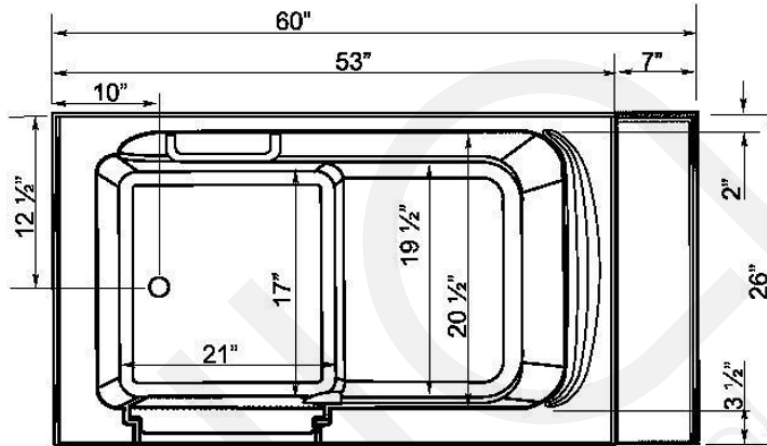

Narrow 26" Wide Hydro Massage Walk In Bathtub

265303L Left Hand Door and Drain

265303R Right Hand Door and Drain

Actual Size: 26" W x 53" L x 40" H
 Shipping Size: 27" W x 54" L x 42" H
 Shipping Weight: 290 lbs.
 Net Weight: 225 lbs.
 Water Capacity: 85 gal. US (unoccupied)
 40-60 gal. US (occupied)

Options:

- White or Biscuit Shell
- Left or Right Hand Door/Drain
- Soaking
- Air Massage
- Dual Massage

Included Features:

1. Tub Shell - Gel Coat Fiberglass
 - High quality fiberglass material
 - Excellent color uniformity
 - Durable gel coat surface
 - Easy-to-clean high gloss finish
2. Stainless Steel Frame
3. 6.83" Threshold
4. 17" Seat Height
5. 19.5" Seat Width
6. Anti-slip floor
7. Built-in safety grab bar
8. Removable access panels
9. Wall extension kit to fit in standard 60" opening
10. Hydrotherapy Massage System
 - Six (6) adjustable direction Hydro jets
 - Air flow regulator for adjustable hydro massage
 - Push control
 - In-line Water Heater (1.5 KW)
11. Five (5) Piece Huntington Brass Roman Faucet in Chrome
 - Jewel Arched Solid Brass Spout
 - 3/4" Valve, 3/4" Ports
 - Ceramic Disc Cartridges
 - Quick Connect Spout Installation
 - NPS Connections
 - 18 GPM (Average) @ 60 PSI

Narrow 26" Wide Hydro Massage Walk In Bathtub

265303L / 265303R
*Left hand door and drain shown

Disclaimer:

In an effort to continually improve our product, specifications and configurations are subject to change without notice. Before ordering or installing, consider future access to essential equipment.