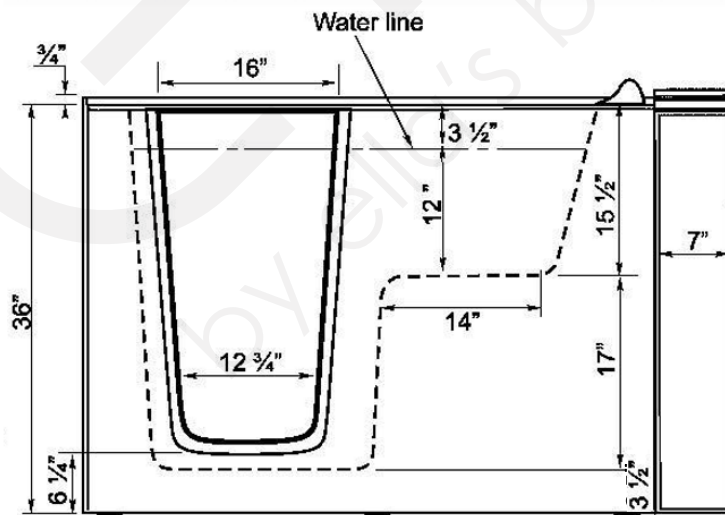

Narrow 26" Wide Hydro Massage Walk In Bathtub

265303L Left Hand Door and Drain

265303R Right Hand Door and Drain

Actual Size: 26" W x 53" L x 40" H
 Shipping Size: 27" W x 54" L x 42" H
 Shipping Weight: 290 lbs.
 Net Weight: 225 lbs.
 Water Capacity: 85 gal. US (unoccupied)
 40-60 gal. US (occupied)

Options:

- White or Biscuit Shell
- Left or Right Hand Door/Drain
- Soaking
- Air Massage
- Dual Massage

Included Features:

1. Tub Shell - Gel Coat Fiberglass
 - High quality fiberglass material
 - Excellent color uniformity
 - Durable gel coat surface
 - Easy-to-clean high gloss finish
2. Stainless Steel Frame
3. 6.83" Threshold
4. 17" Seat Height
5. 19.5" Seat Width
6. Anti-slip floor
7. Built-in safety grab bar
8. Removable access panels
9. Wall extension kit to fit in standard 60" opening
10. Hydrotherapy Massage System
 - Six (6) adjustable direction Hydro jets
 - Air flow regulator for adjustable hydro massage
 - Push control
 - In-line Water Heater (1.5 KW)
11. Five (5) Piece Huntington Brass Roman Faucet in Chrome
 - Jewel Arched Solid Brass Spout
 - 3/4" Valve, 3/4" Ports
 - Ceramic Disc Cartridges
 - Quick Connect Spout Installation
 - NPS Connections
 - 18 GPM (Average) @ 60 PSI

Warranty:

- 25 Year warranty on tub body
- Lifetime warranty on door seal
- 5 Year on faucet and pumps*

*For more information please visit www.ellasbubbles.com.

Disclaimer:
 The walk-in bathtub comes without pre-drilled faucet holes. The faucet is installed by customer (contractor). The standard PVC pipe for drain overflow is measured, cut at the job site and supplied by customer (contractor).

Narrow 26" Wide Hydro Massage Walk In Bathtub

265303L / 265303R
*Left hand door and drain shown

Disclaimer:

In an effort to continually improve our product, specifications and configurations are subject to change without notice. Before ordering or installing, consider future access to essential equipment.