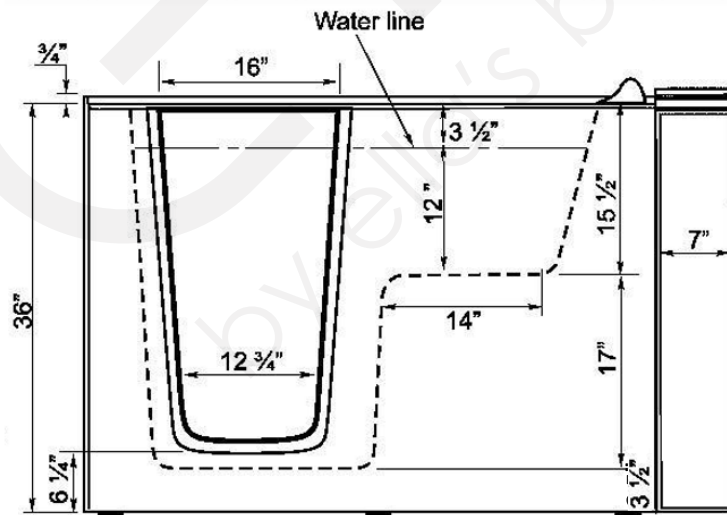

# Narrow 26" Wide Dual Massage Walk In Bathtub

265304L Left Hand Door and Drain

265304R Right Hand Door and Drain

Actual Size: 26" W x 53" L x 40" H  
Shipping Size: 27" W x 54" L x 42" H  
Shipping Weight: 300 lbs.  
Net Weight: 235 lbs.  
Water Capacity: 85 gal. US (unoccupied)  
40-60 gal. US (occupied)

**Options:**

- White or Biscuit Shell
- Left or Right Hand Door/Drain
- Soaking
- Hydro Massage
- Air Massage

**Included Features:**

1. Tub Shell - Gel Coat Fiberglass
  - High quality fiberglass material
  - Excellent color uniformity
  - Durable gel coat surface
  - Easy-to-clean high gloss finish
2. Stainless Steel Frame
3. 6.83" Threshold
4. 17" Seat Height
5. 19.5" Seat Width
6. Anti-slip floor
7. Built-in safety grab bar
8. Removable access panels
9. Wall extension kit to fit in standard 60" opening
10. Auto Purge System
11. Therapeutic Air Massage System
  - Push control
  - Adjustable three (3) speed air pump with heater
  - Eighteen (18) air jets
  - In-line Air Heater
12. Hydrotherapy Massage System
  - Six (6) adjustable direction Hydro jets
  - Air flow regulator for adjustable hydro massage
  - Push control
  - In-line Water Heater (1.5 KW)

**Disclaimer:**  
The walk-in bathtub comes without pre-drilled faucet holes. The faucet is installed by customer (contractor). The standard PVC pipe for drain overflow is measured, cut at the job site and supplied by customer (contractor).

# Narrow 26" Wide Dual Massage Walk In Bathtub

265304L / 265304R  
\*Left hand door and drain shown

**Disclaimer:**

In an effort to continually improve our product, specifications and configurations are subject to change without notice. Before ordering or installing, consider future access to essential equipment.