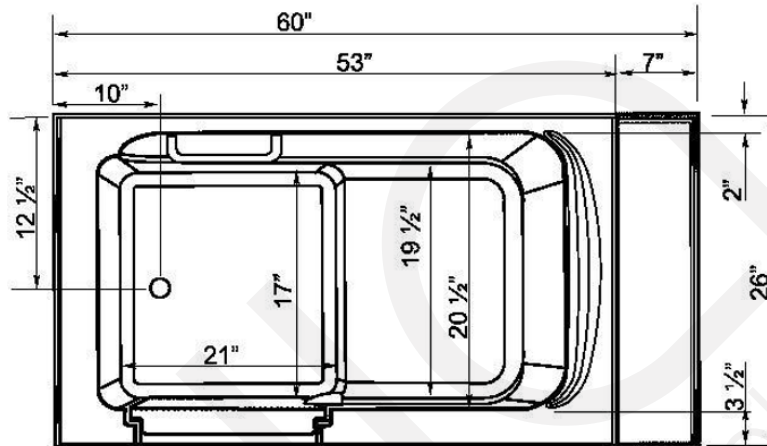

# Narrow 26" Wide Dual Massage Walk In Bathtub

265304L Left Hand Door and Drain

265304R Right Hand Door and Drain

Actual Size: 26" W x 53" L x 40" H  
Shipping Size: 27" W x 54" L x 42" H  
Shipping Weight: 300 lbs.  
Net Weight: 235 lbs.  
Water Capacity: 85 gal. US (unoccupied)  
40-60 gal. US (occupied)

**Options:**

- White or Biscuit Shell
- Left or Right Hand Door/Drain
- Soaking
- Hydro Massage
- Air Massage

**Included Features:**

1. Tub Shell - Gel Coat Fiberglass
  - High quality fiberglass material
  - Excellent color uniformity
  - Durable gel coat surface
  - Easy-to-clean high gloss finish
2. Stainless Steel Frame
3. 6.83" Threshold
4. 17" Seat Height
5. 19.5" Seat Width
6. Anti-slip floor
7. Built-in safety grab bar
8. Removable access panels
9. Wall extension kit to fit in standard 60" opening
10. Auto Purge System
11. Therapeutic Air Massage System
  - Push control
  - Adjustable three (3) speed air pump with heater
  - Eighteen (18) air jets
  - In-line Air Heater
12. Hydrotherapy Massage System
  - Six (6) adjustable direction Hydro jets
  - Air flow regulator for adjustable hydro massage
  - Push control
  - In-line Water Heater (1.5 KW)

# Narrow 26" Wide Dual Massage Walk In Bathtub

265304L / 265304R  
\*Left hand door and drain shown

**Disclaimer:**

In an effort to continually improve our product, specifications and configurations are subject to change without notice. Before ordering or installing, consider future access to essential equipment.