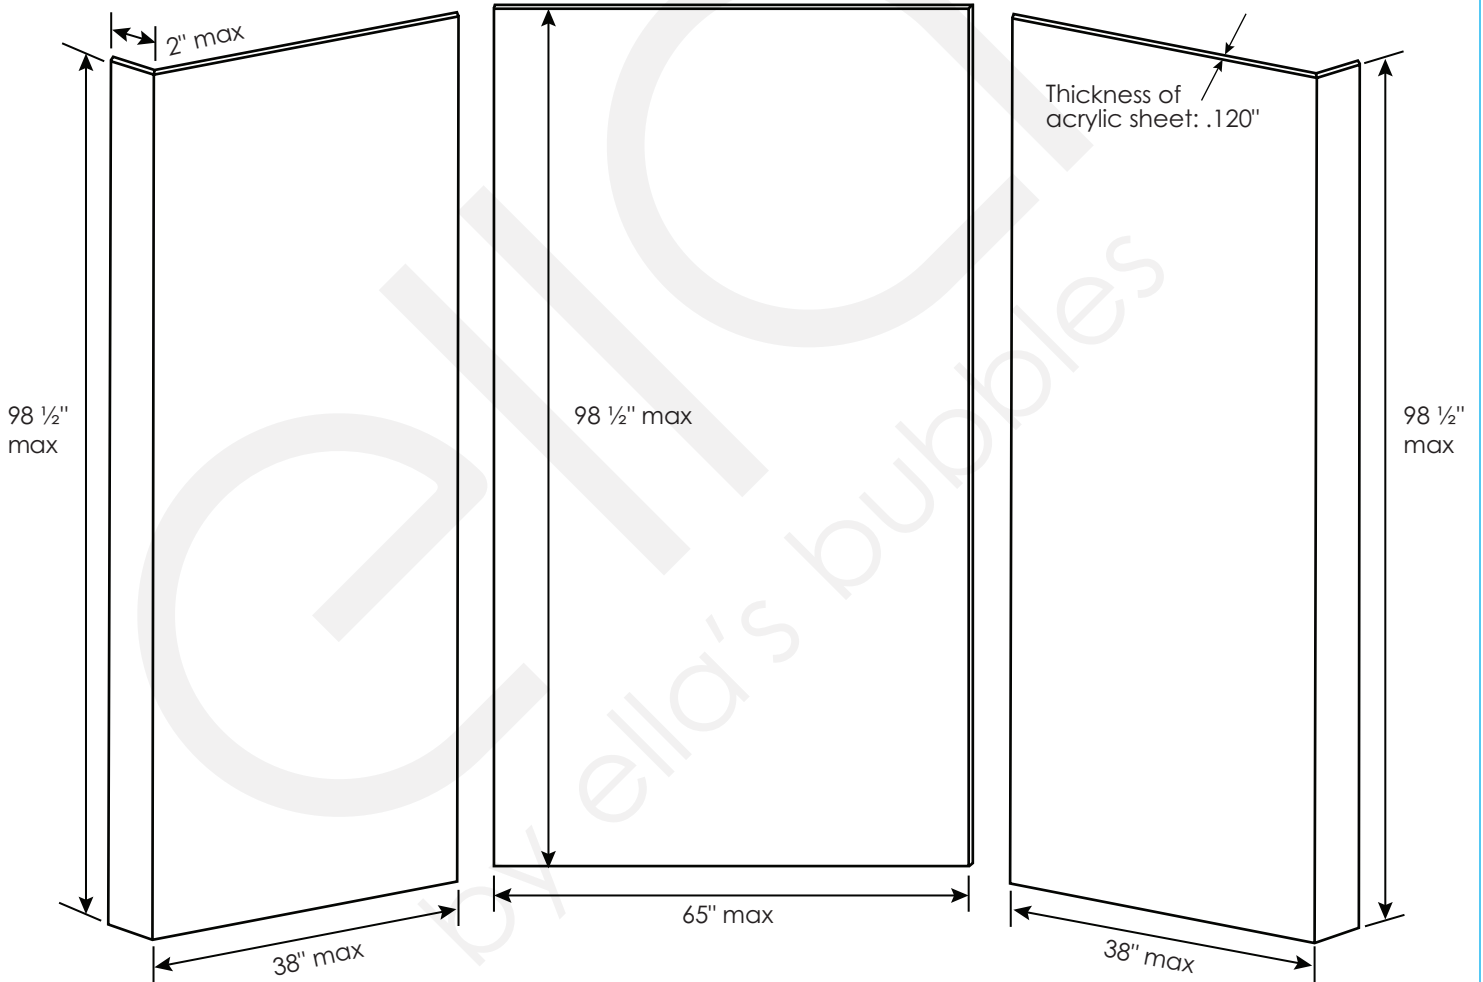

Disclaimer:

In an effort to continually improve our product, specifications and configurations are subject to change without notice. Before ordering or installing, consider future access to essential equipment. Due to the nature of the materials, dimensions may vary $\pm 1/2"$.