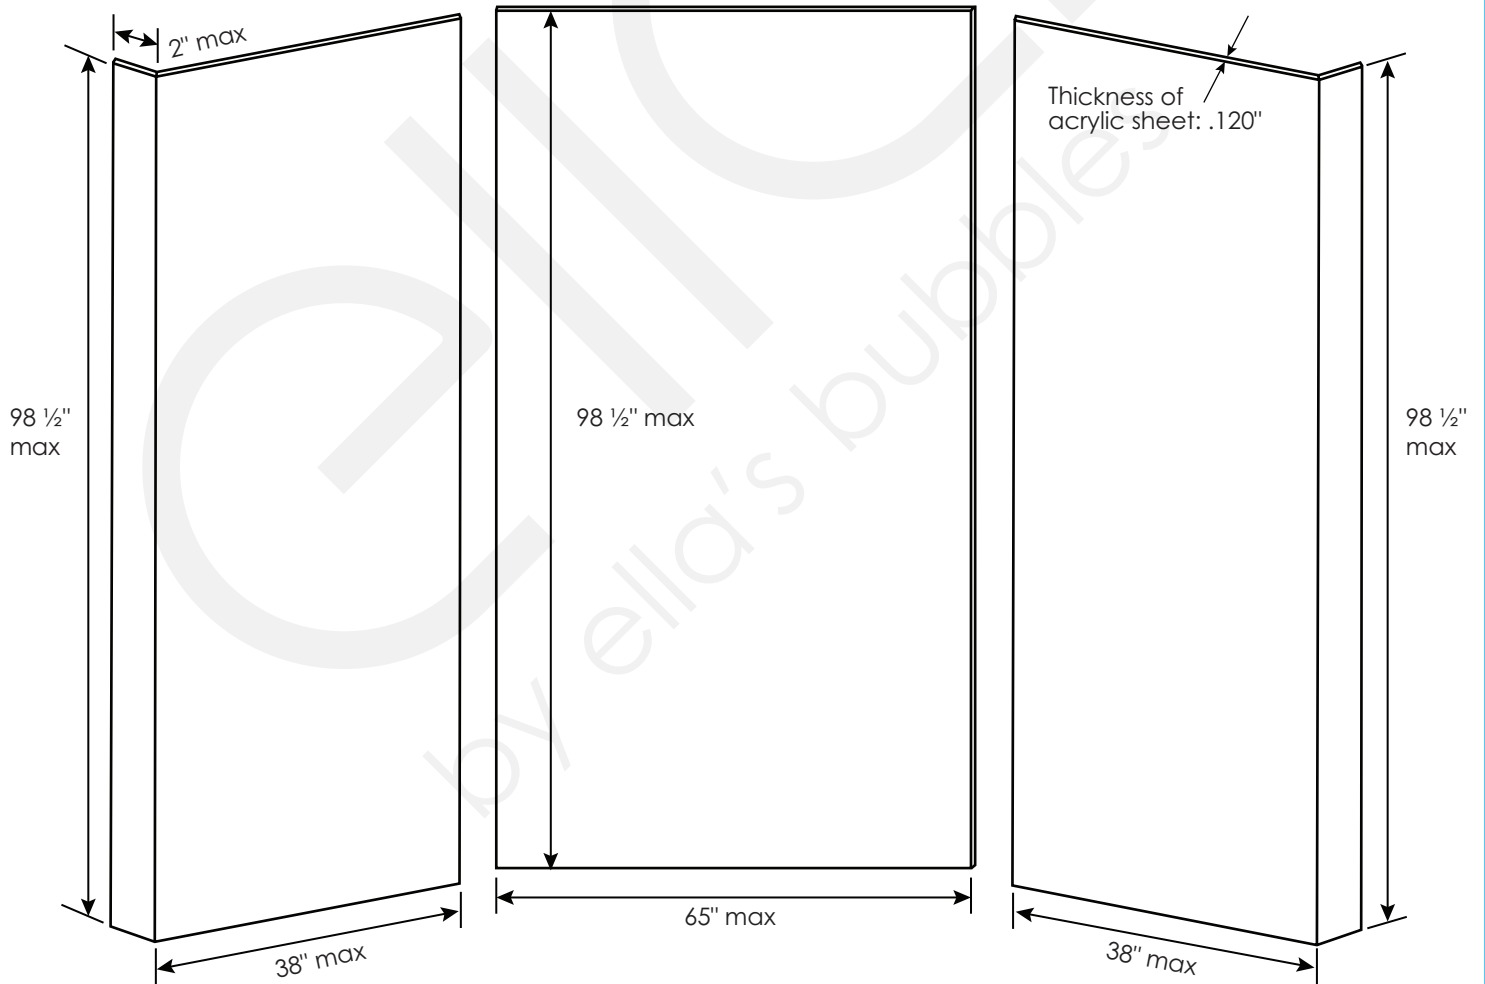

1. Matching Acrylic Wall Liner Installation Kit

2. Acrylic Corner Shower Seat 16" x 16" (1 Piece)

3. Four Shelf Corner Caddy

4. 2" Chrome Drain Cover

Disclaimer:

In an effort to continually improve our product, specifications and configurations are subject to change without notice. Before ordering or installing, consider future access to essential equipment. Due to the nature of the materials, dimensions may vary $\pm 1/2"$.