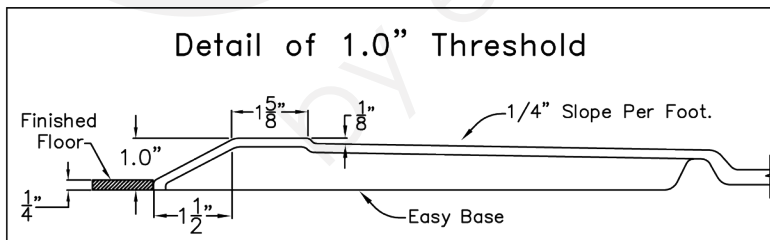

4.

Collapsible Rubber Dam White PVC with End Caps

FRONT VIEW

SIDE VIEW

TOP VIEW

Detail of 1.0" Threshold

Disclaimer:

In an effort to continually improve our product, specifications and configurations are subject to change without notice. Before ordering or installing, consider future access to essential equipment. Due to the nature of the materials, dimensions may vary $\pm 1/2"$.