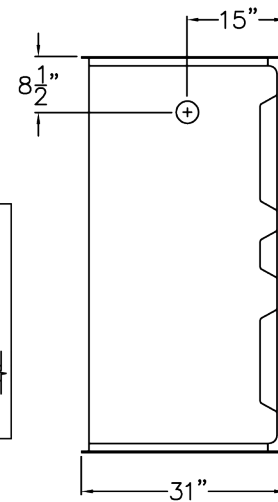

Ella Freedom Accessories (page 2):

Outside Dimensions: 31" W x 60" L x 78" H
 Shipping Dimensions: 48" W x 79" L x 84" H
 Shipping Weight: 437 lbs.
 Net Weight: 425 lbs.
 Threshold Height: 1" Change of Level **L**

Panels:

Shower Base 31" W x 60" L x 4.5" H
 Side Wall Panel Left 31" W x 73.5" H
 Side Wall Panel Right..... 31" W x 73.5" H
 Rear Wall Panel Bottom 60" L x 44" H
 Rear Wall Panel Top..... 60" L x 29.5" H

4.

Collapsible Rubber Dam White PVC with End Caps

FRONT VIEW

SIDE VIEW

TOP VIEW

Detail of 1.0" Threshold

Disclaimer:

In an effort to continually improve our product, specifications and configurations are subject to change without notice. Before ordering or installing, consider future access to essential equipment. Due to the nature of the materials, dimensions may vary $\pm 1/2"$.