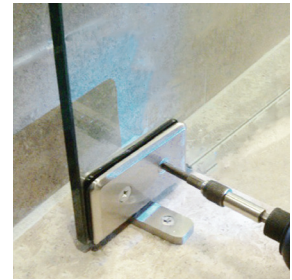

Features:

- Premium marine grade gel-coat, five piece shower with 8" classic tile pattern
- Wood and steel reinforced walls for placing grab bars and seats anywhere (not dependent on stud locations)
- Easy shower wall assembly pin-lock system allowing front side installation
- Precision fit wall panel seams (match into grout pattern)
- Grip-Sure™ floor texture
- Self supporting, pre-leveled shower base (no mudset required)
- Shower door friendly (squared corners allow door installation)
- Ships pre-assembled, heavy duty crating protects product in transit

STRENGTH

Wood & Steel Reinforced Walls

Twice the weight and twice the raw materials used in the construction of our showers than listed by any of our competitors.

Wood reinforced core walls and high density base. Metal conduit around perimeter of EACH panel for added strength.

ADAPTABILITY

Customized Accessory Placement

The wood reinforced core walls allow the fixtures to be installed right onto the wall studs by eliminating the need for a drywall backing.

SHOWER DOOR FRIENDLY

Your choice: Curtain or Door

Square corners in Ella shower construction allow for framed or frameless shower doors to be installed.

Image for illustration only

FRONT SIDE INSTALLATION

Aluminum Pin and Slot System for a contractor friendly front side installation.