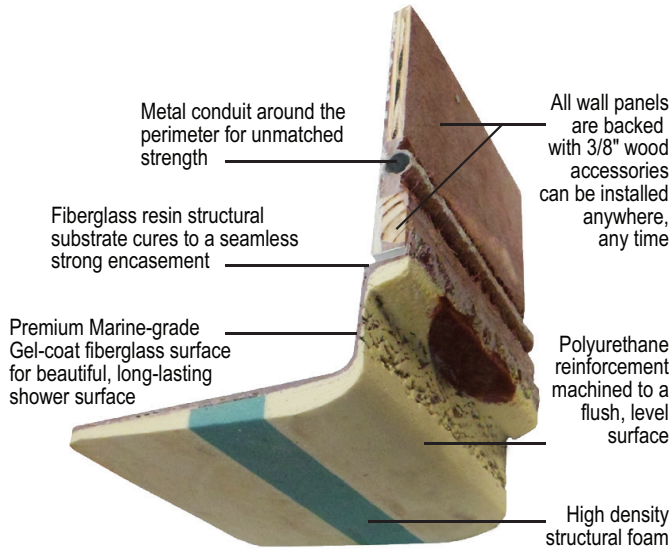

Barrier Free, Roll In Shower 60" x 30"

Ella Freedom Accessories

1.

Polished Chrome Curved Grab Bars with Covered Flange

2.

Polished Chrome 2-in1 Shower Valve Grab Bar

3.

2" Chrome Strainer Brass Drain with Friction Seal

4.

Collapsible Rubber Dam White PVC with End Caps

FRONT VIEW

SIDE VIEW

TOP VIEW

Detail of 1.0" Threshold

Disclaimer:

In an effort to continually improve our product, specifications and configurations are subject to change without notice. Before ordering or installing, consider future access to essential equipment. Due to the nature of the materials, dimensions may vary $\pm 1/2"$.

STRENGTH

Wood & Steel Reinforced Walls

Twice the weight and twice the raw materials used in the construction of our showers than listed by any of our competitors.

Wood reinforced core walls and high density base. Metal conduit around perimeter of EACH panel for added strength.

ADAPTABILITY

Customized Accessory Placement

The wood reinforced core walls allow the fixtures to be installed right onto the wall studs by eliminating the need for a drywall backing.

SHOWER DOOR FRIENDLY