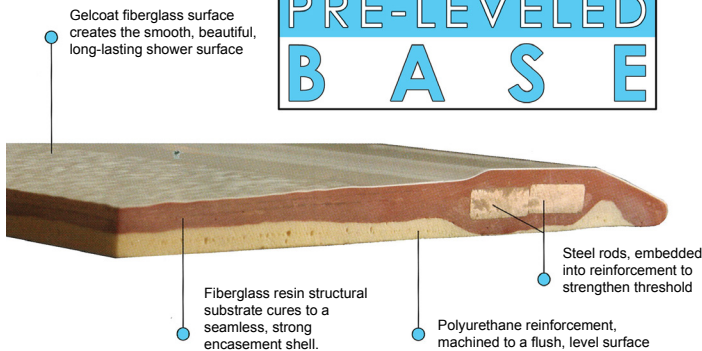

STRENGTH

Wood & Steel Reinforced Walls

Twice the weight and twice the raw materials used in the construction of our showers than listed by any of our competitors.

Wood reinforced core walls and high density base. Metal conduit around perimeter of EACH panel for added strength.

Rush orders are available upon request (white only).

No order is too big or small.

SMART PACKING

Multi-piece Shower in a Box

In stock for Rapid Ship

PRE-LEVELLED BASE

Barrier Free 1"