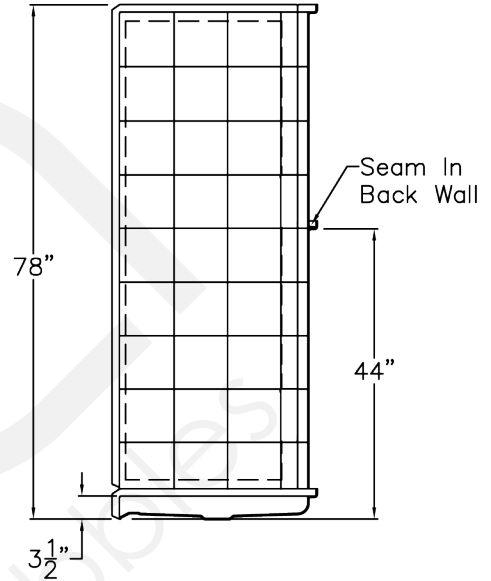

Ella Freedom Accessories (page 2):

Outside Dimensions: 31" W x 60" L x 78" H
 Shipping Dimensions: 48" W x 79" L x 84" H
 Shipping Weight: 437 lbs.
 Net Weight: 425 lbs.
 Threshold Height: 1" Change of Level **L**

4.

Collapsible Rubber Dam White PVC with End Caps

FRONT VIEW

SIDE VIEW

TOP VIEW

Detail of 1.0" Threshold

Disclaimer:

In an effort to continually improve our product, specifications and configurations are subject to change without notice. Before ordering or installing, consider future access to essential equipment. Due to the nature of the materials, dimensions may vary $\pm 1/2"$.