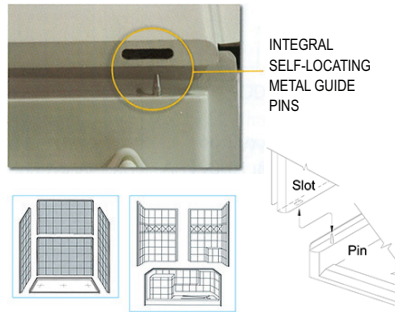

STRENGTH

Wood & Steel Reinforced Walls

Twice the weight and twice the raw materials used in the construction of our showers than listed by any of our competitors.

Wood reinforced core walls and high density base. Metal conduit around perimeter of EACH panel for added strength.

ADAPTABILITY

Customized Accessory Placement

The wood reinforced core walls allow the fixtures to be installed right onto the wall studs by eliminating the need for a drywall backing.

SHOWER DOOR FRIENDLY

Your choice: Curtain or Door

Square corners in Ella shower construction allow for framed or frameless shower doors to be installed.

FRONT SIDE INSTALLATION

Aluminum Pin and Slot System for a contractor friendly front side installation.

An installation may be finished in a fraction of the time. No more need to get behind the panels to bolt large panels together.

AVAILABILITY

Your Project won't be held up

Ella showers are manufactured, inspected and shipped directly from the factory within 5 - 7 business days.

Rush orders are available upon request (white only).

No order is too big or small.

SMART PACKING

Multi-piece Shower in a Box

PRE-LEVELLED BASE

Barrier Free 1"