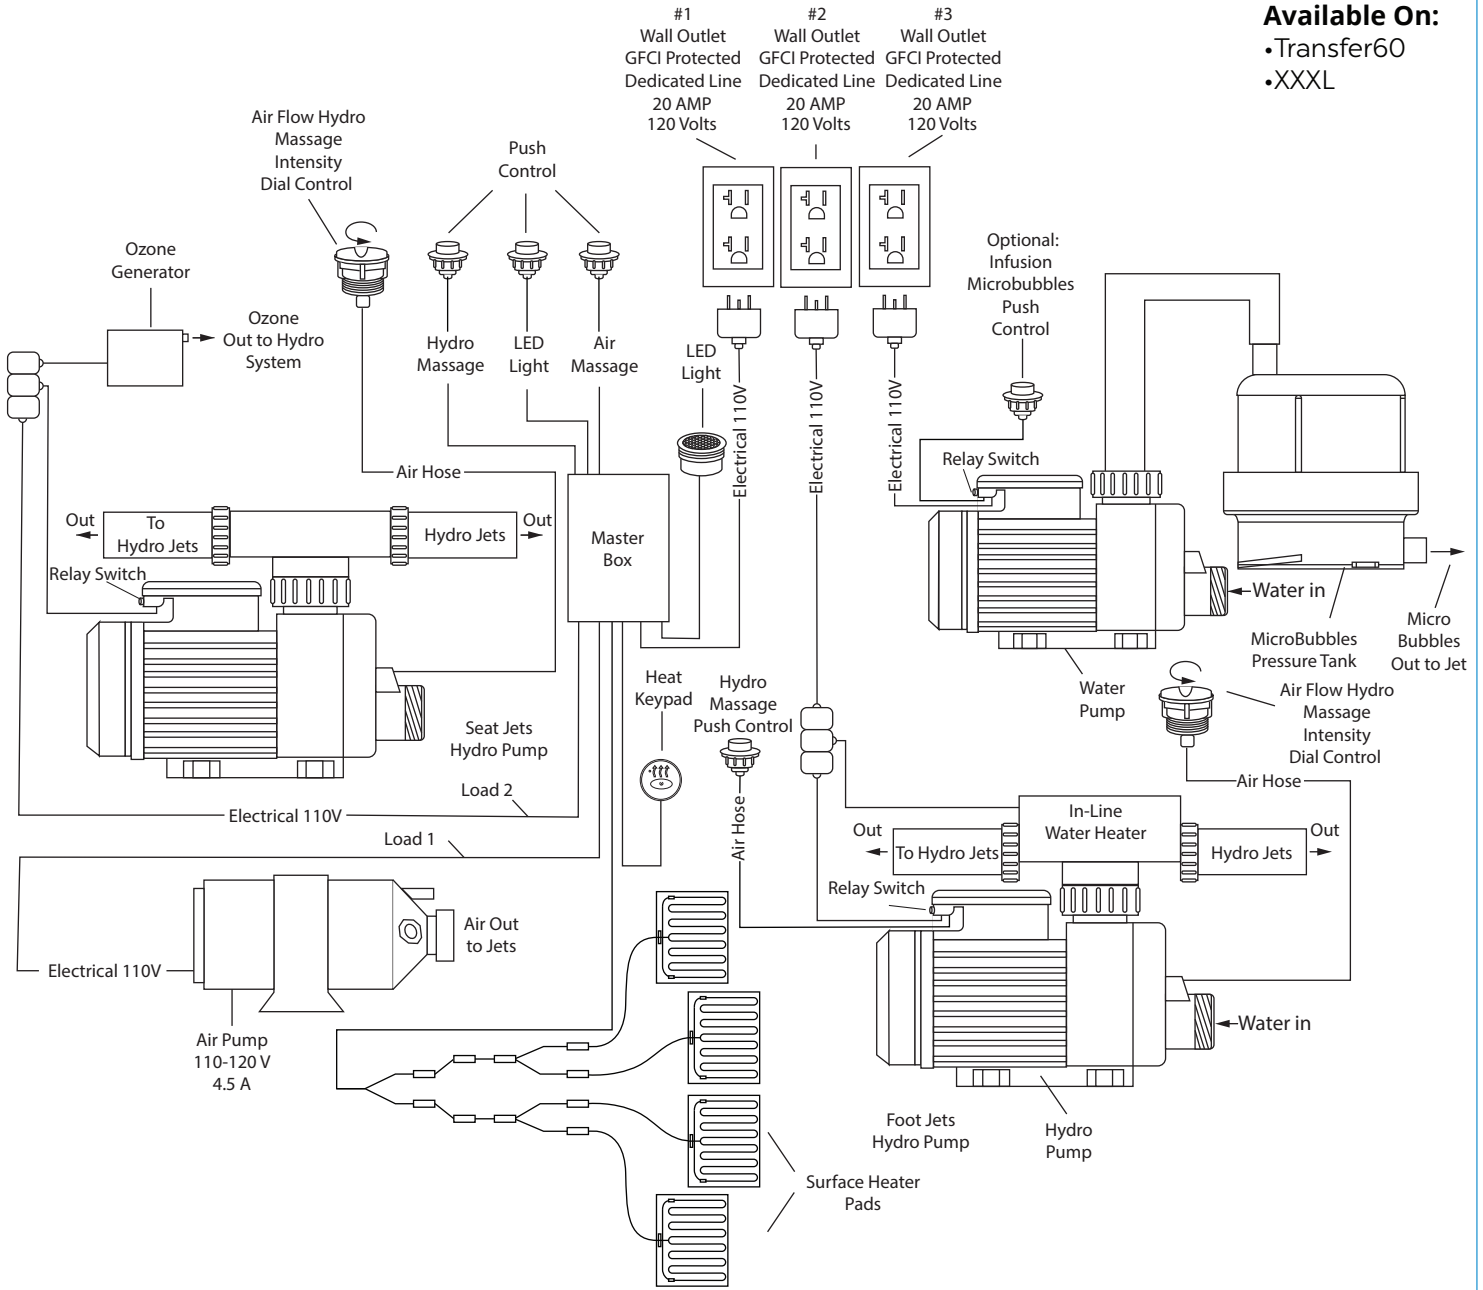

Walk-in Tub Air + Hydro + Hydro Foot Therapeutic Massage + Microbubble Therapy + Heated Seat + Back Component Diagram

Available On:

- Transfer60
- XXXL

1. Air Massage System

- Refer to Technical drawing for jet Count
- Variable Speed Pump with Auto Purge
- ON/OFF Push Button

4. Infusion Microbubbles Micro Bubble Therapy System

- Microbubble Pump
- Pressure Vessel
- ON/OFF Button

9. Surface Heater Pads

- Heater Pads

2. Hydro Massage System

- Hydro Pump
- Hydro Massage Air Flow Intensity Control
- ON/OFF Push Button

5. Led Light

- Chromatherapy

7. Electronic Component Controller

- Master Box

10. Surface Key Pad

- ON/OFF Push Button

3. Hydro Foot Massage System

- Hydro Pump
- Hydro Massage Air Flow Intensity Control
- ON/OFF Button

6. In-Line Water Heater

- Control Box

8. Ozone Generator

- Ozone Sanitation System