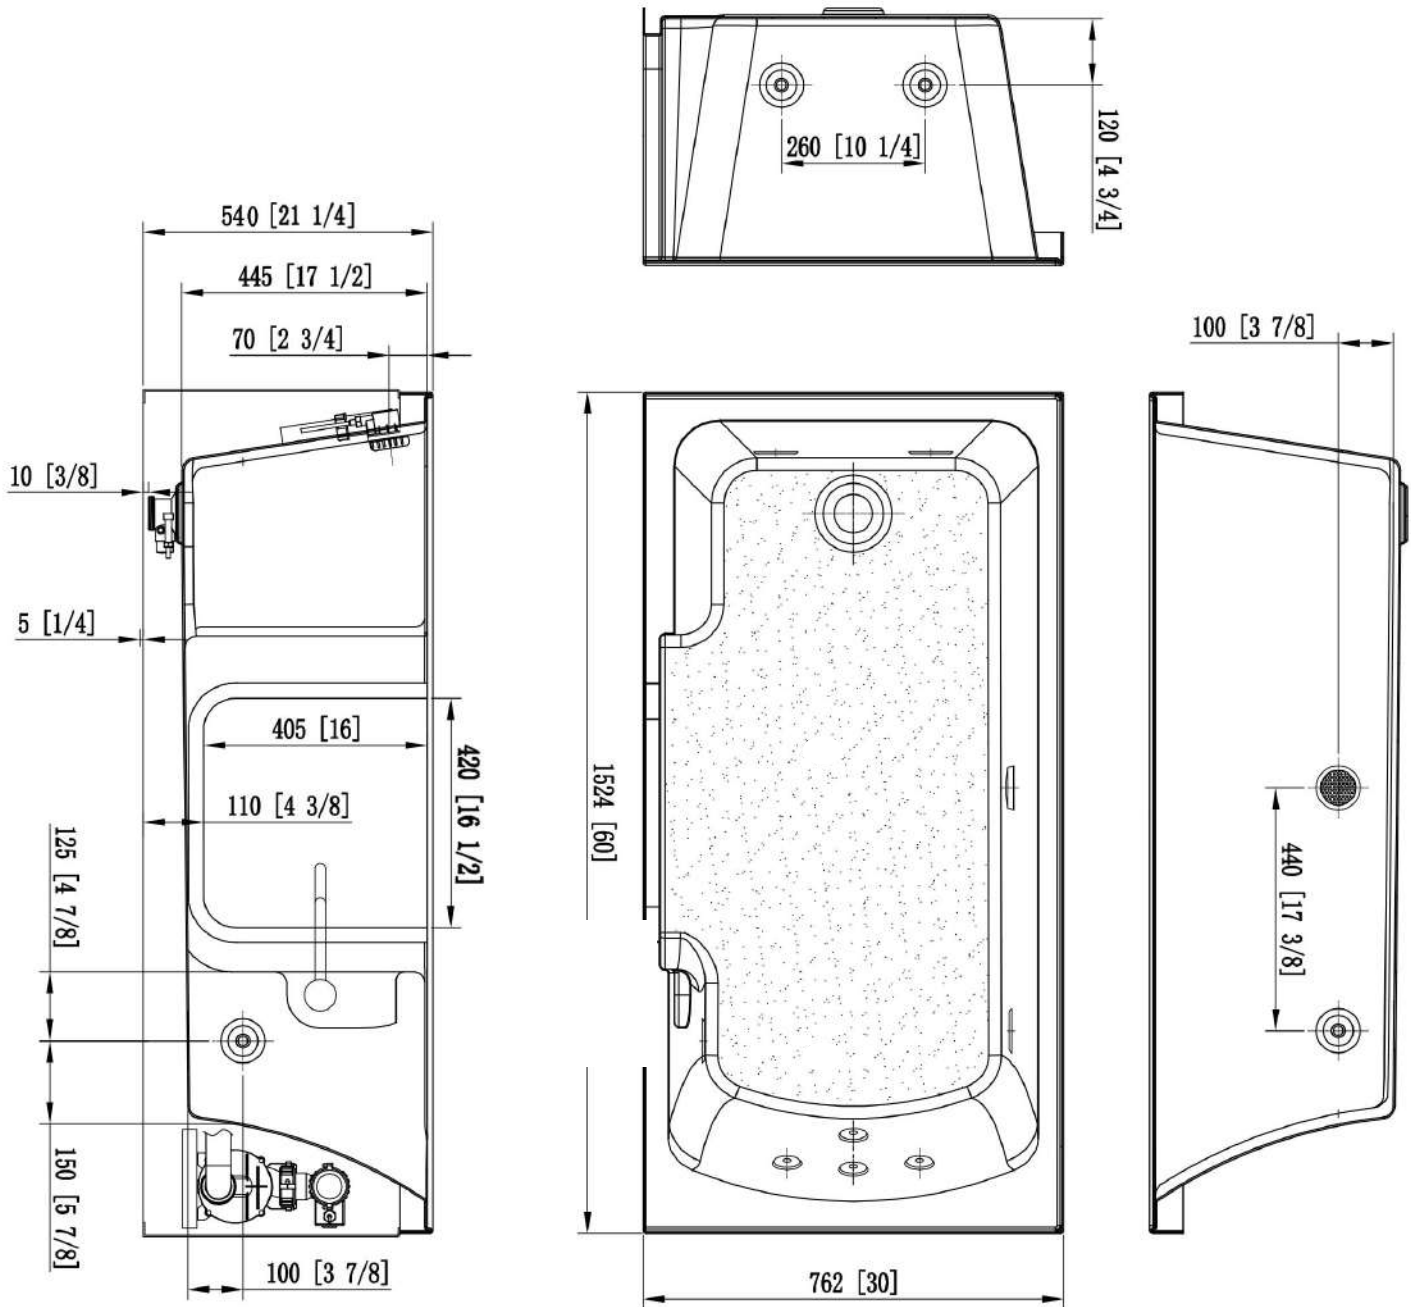

**Actual Size:** 60"L x 30"W x 21"H

**Floor Dimensions:** 46"L x 20"W

**Shipping Size:** 63"L x 33"W x 29"H

**Net Weight:** 160 lbs.

**Shipping Weight:** 220 lbs.

**Unoccupied Water Capacity:** 61 gal.

**Drainage Time:** +/- 120 seconds at ideal plumbing conditions (unoccupied)

**Optional Feature:**

Glass Shower Screen

**Warranty:** Lifetime limited warranty on shell, frame, door, and parts to original purchaser/address.

**Note:** Faucet not included. A pre-existing or new wall-mounted faucet must be used.

# Laydown60 Tub Specifications

Hydro Massage Option Shown Below

# Laydown Tub Shower Screen Install

Glass shower screen needs to align with glass door below to prevent leaks

The gasket needs to point inward towards the tub