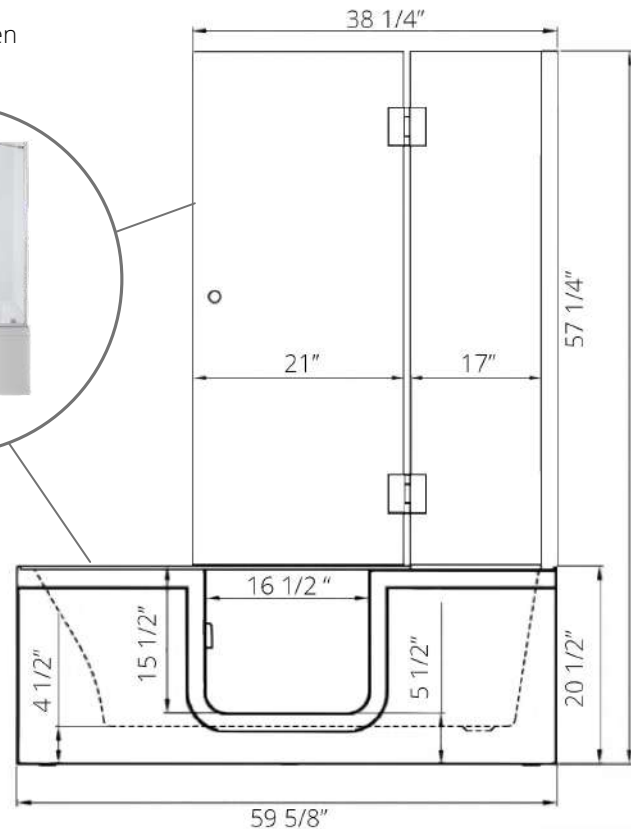

Optional Feature:

Glass Shower Screen

Warranty: Lifetime limited warranty on shell, frame, door, and parts to original purchaser/address.

Note: Faucet not included. A pre-existing or new wall-mounted faucet must be used.