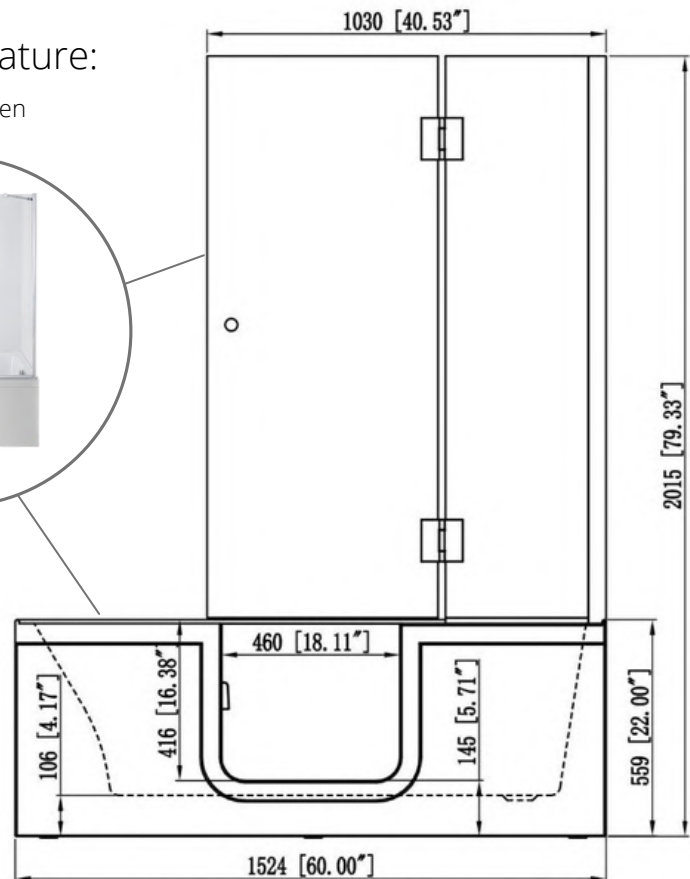

**Actual Size:** 60"L x 30"W x 21"H

**Floor Dimensions:** 46"L x 20"W

**Shipping Size:** 63"L x 33"W x 29"H

**Net Weight:** 160 lbs.

**Shipping Weight:** 220 lbs.

**Drainage Time:** +/- 120 seconds at ideal plumbing conditions (unoccupied)

**Included Features:**

1. Acrylic Tub Shell
  - Gloss white finish
  - Fiberglass gelcoat reinforced
2. Stainless steel frame with adjustable leveling Legs.
3. Unique tempered glass inward swing door with a brushed finish aluminum frame.
4. 2" Brass Drain with overflow

**Optional Feature:**

Glass Shower Screen

**Warranty:** Lifetime limited warranty on shell, frame, door, and parts to original purchaser/address.

**Note:** Faucet not included. A pre-existing or new wall-mounted faucet must be used.