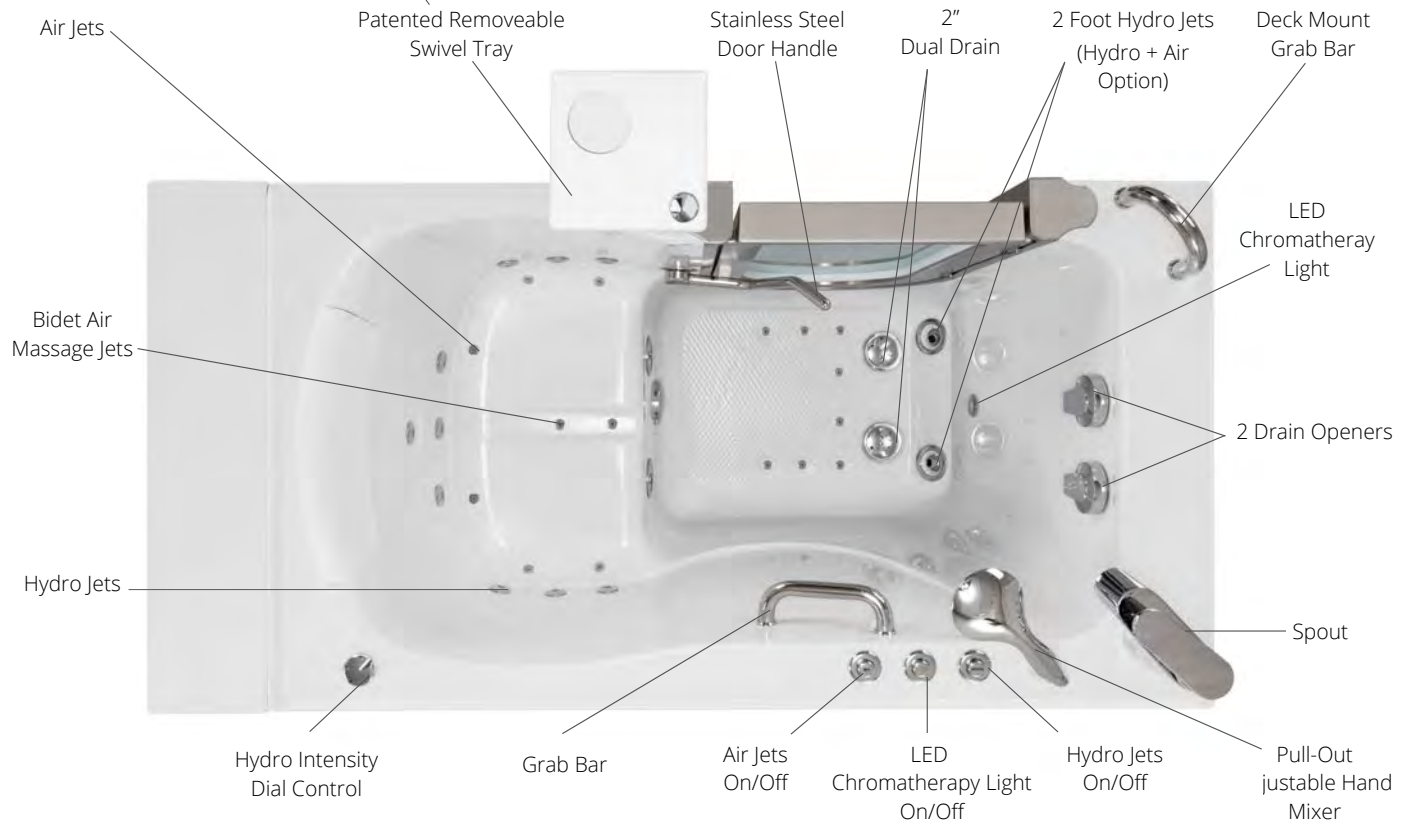

Disclaimer: Petite model does not include a deck mounted grab bar and has a slightly different shell design. Elite, Petite, & Royal - Extra 2 hydro jets added for the hydro + hydro option.

Model Options

Elite
30"W x 52"L

Royal
32"W x 52"L

Petite
28"W x 52"L

Ultimate
30"W x 60"L

Ella Ultimate Walk-In Bath

Air + Hydro Therapy Massage + Independent Foot Massage
(Ultimate is equipped with 2 hydro pumps and one air pump)

Ella Gravity Driven 2" Dual Drain Technology

Ella acrylic walk-in tubs include our Dual Drain Technology, which has 2 independent overflows, two 2-inch floor drains which can be operated independently by stainless steel cables to assure reliable and fast draining. In addition, both drain openers are equipped with ADA compatible extension handles for easy and comfortable use.

Control Options

Hydro Massage 3-Speed Air Massage LED Light

Digital Push Control

ON/OFF Push Control

Faucet Options

Ella 2 Piece Fast-Fill Faucet (Chrome or Brushed Nickel)

Ella 5 Piece Fast-Fill Faucet

Shower Column Kit for Faucets