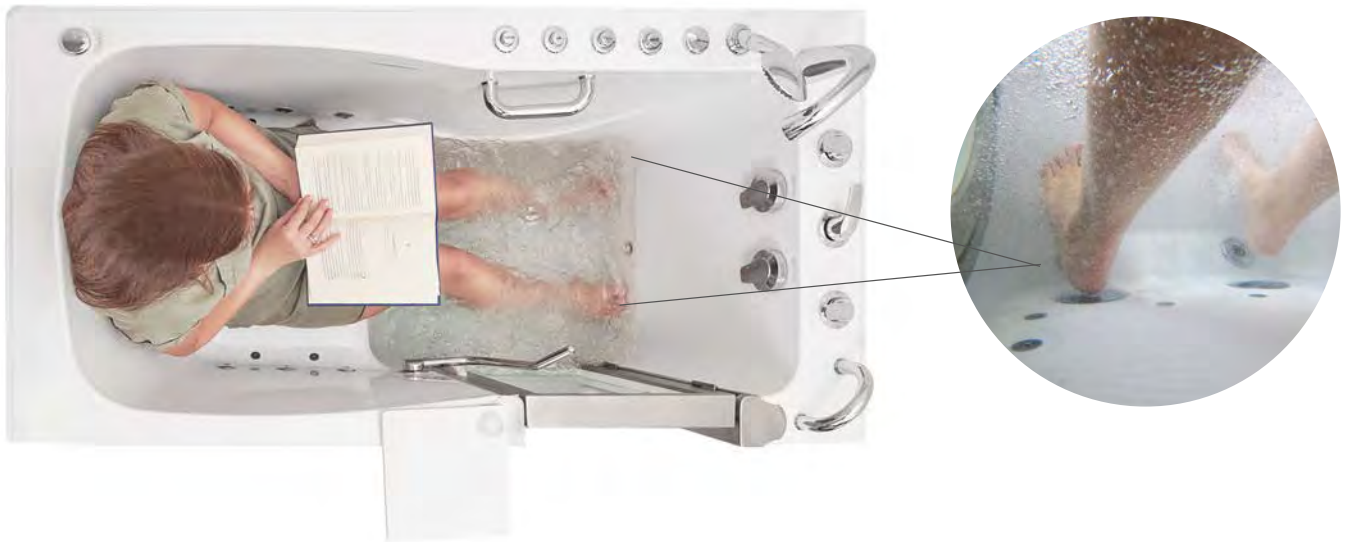

Disclaimer: Petite model does not include a deck mounted grab bar and has a slightly different shell design. Elite, Petite, & Royal - Extra 2 hydro jets added for the hydro + hydro option.

Model Options

Elite
30"W x 52"L

Royal
32"W x 52"L

Petite
28"W x 52"L

Ultimate
30"W x 60"L

Ella Ultimate Walk-In Bath

Air + Hydro Therapy Massage + Independent Foot Massage
(Ultimate is equipped with 2 hydro pumps and one air pump)

Experience an instant, in-home foot massage from Ella's Bubbles in just minutes!

Features

LED Chromatherapy Light

Stainless Steel Removable Door

Patented & Detachable 360° Swivel Tray

Ozone Sterilization

Infusion™ Microbubble Therapy

Ella Gravity Driven 2" Dual Drain Technology

Ella acrylic walk-in tubs include our Dual Drain Technology, which has 2 independent overflows, two 2-inch floor drains which can be operated independently by stainless steel cables to assure reliable and fast draining. In addition, both drain openers are equipped with ADA compatible extension handles for easy and comfortable use.