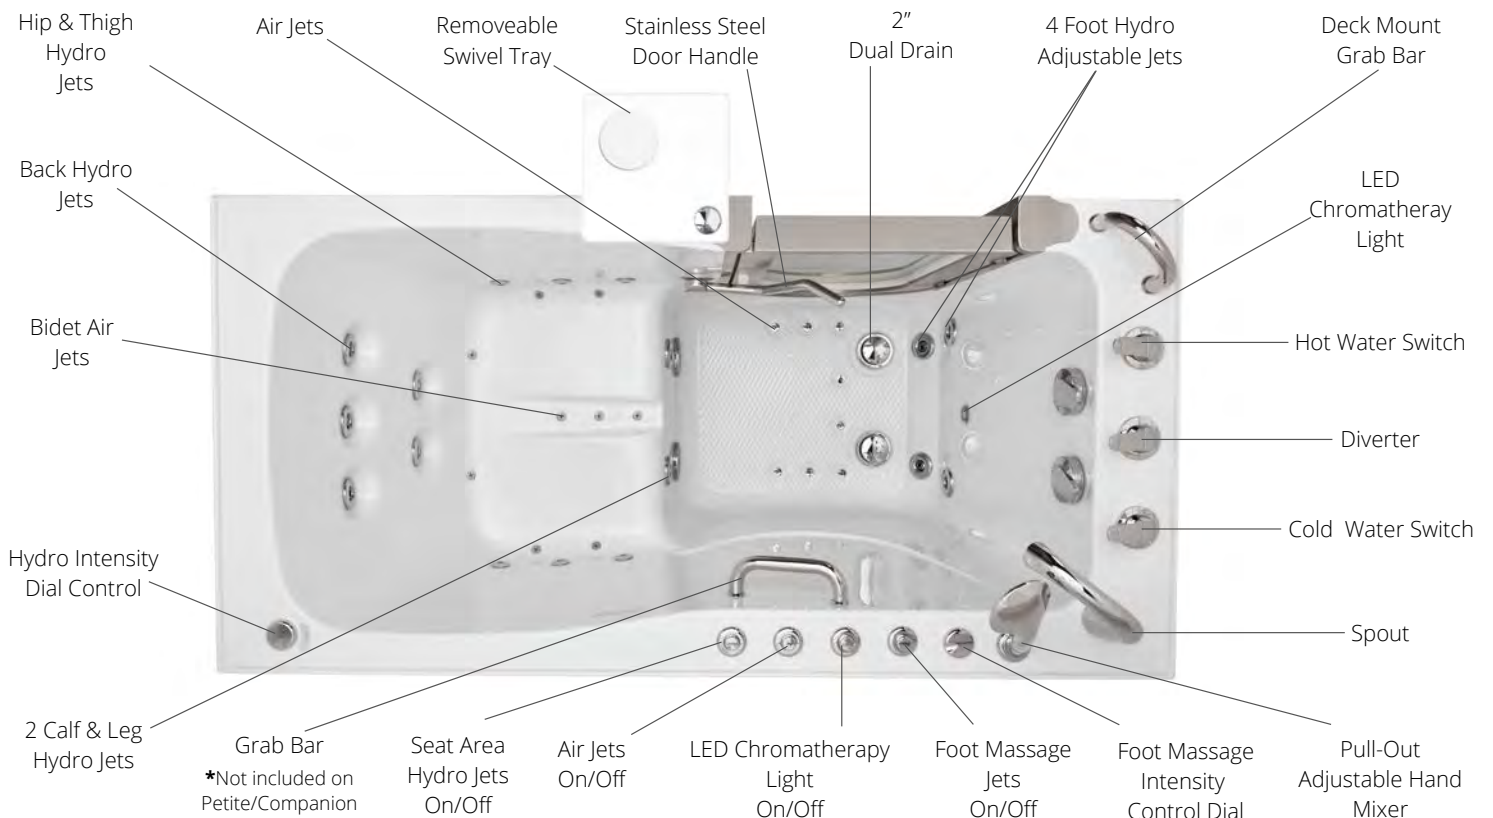

Disclaimer: Petite model does not include a deck mounted grab bar and has a slightly different shell design. Elite, Petite, & Royal - Extra 2 hydro jets added for the hydro + hydro option.

Model Options

Elite
30"W x 52"L

Royal
32"W x 52"L

Petite
28"W x 52"L

Ultimate
30"W x 60"L

Ella Ultimate Walk-In Bath

Air + Hydro Therapy Massage + Independent Foot Massage
(Ultimate is equipped with 2 hydro pumps and one air pump)

Experience an instant, in-home foot massage from Ella's Bubbles in just minutes!

Features

LED Chromatherapy Light

Stainless Steel Removable Door

Patented & Detachable 360° Swivel Tray

Ozone Sterilization

Infusion™ Microbubble Therapy

Ella Gravity Driven 2" Dual Drain Technology

Ella acrylic walk-in tubs include our Dual Drain Technology, which has 2 independent overflows, two 2-inch floor drains which can be operated independently by stainless steel cables to assure reliable and fast draining. In addition, both drain openers are equipped with ADA compatible extension handles for easy and comfortable use.