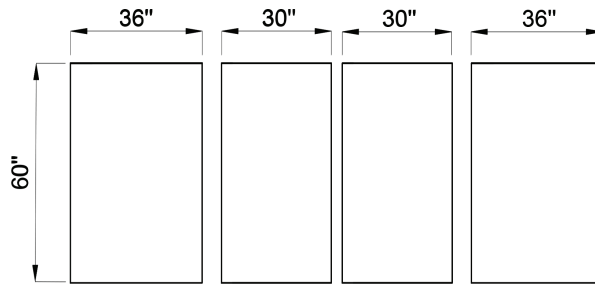

Ella Horizon White Cultured Marble 4 Panel Shower Wall Surround Package - 1

Package - 1 Content: 4 Shower Panels

Material: Cultured Marble
Color / Finish: Horizon White Matte
Wall Surround Size: 36"Wx60"Lx60"H
Panel Thickness: 1/4"
Net Weight: 135 lb.

Shipping Crate Size: 40"W x64"L x12"H
Shipping Weight: 160 lb.

Available Package Options:
Package-2: 4 wall panels & 3 shelves,
Package-3: 4 wall panels, 3 shelves & 2" trims

Cultured marble panels and trims can be cut to size. The shelves or panels can be arranged in any layout. See installation manual for directions.

Ella Horizon White Cultured Marble 6 Panel Shower Wall Surround Package - 2

Package - 2 Content: 4 Shower Panels & 3 Shelves

Material: Cultured Marble
Color / Finish: Horizon White Matte
Wall Surround Size: 36"Wx60"Lx60"H
Panel Thickness: 1/4"
Net Weight: 143 lb.

Shipping Crate Size: 40"W x64"L x12"H
Shipping Weight: 168 lb.

Available Package Options:
Package-1: 4 wall panels
Package-3: 4 wall panels, 3 shelves & 2" trims

Cultured marble panels and trims can be cut to size. The shelves or panels can be arranged in any layout. See installation manual for directions.