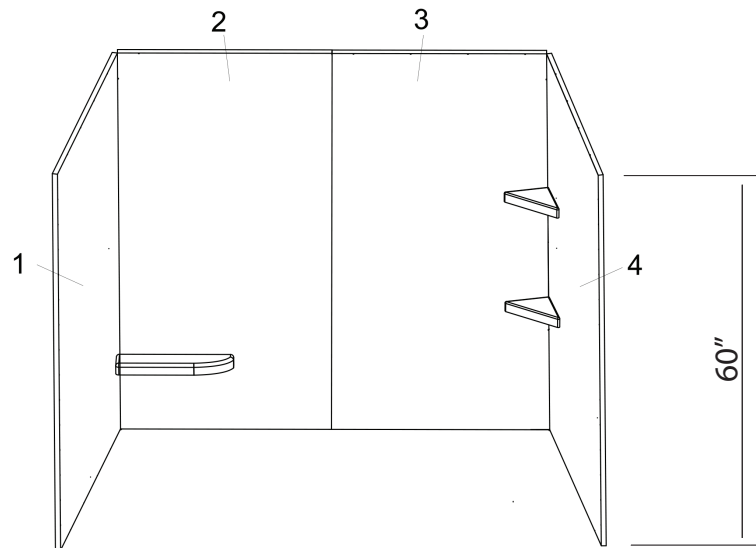

Shipping Crate Size: 40"W x64"L x12"H
Shipping Weight: 160 lb.

Available Package Options:
Package-2: 4 wall panels & 3 shelves,
Package-3: 4 wall panels, 3 shelves & 2" trims

Cultured marble panels and trims can be cut to size. The shelves or panels can be arranged in any layout. See installation manual for directions.

Ella Horizon White Cultured Marble 6 Panel Shower Wall Surround Package - 2

Package - 2 Content: 4 Shower Panels & 3 Shelves

Material: Cultured Marble
Color / Finish: Horizon White Matte
Wall Surround Size: 36"Wx60"Lx60"H
Panel Thickness: 1/4"
Net Weight: 143 lb.

Shipping Crate Size: 40"W x64"L x12"H
Shipping Weight: 168 lb.

Available Package Options:
Package-1: 4 wall panels
Package-3: 4 wall panels, 3 shelves & 2" trims

Cultured marble panels and trims can be cut to size. The shelves or panels can be arranged in any layout. See installation manual for directions.

Shipping Crate Size: 40"W x64"L x12"H
Shipping Weight: 190 lb.

Available Package Options:
Package-1: 4 wall panels
Package-2: 4 wall panels & 3 shelves

Cultured marble panels and trims can be cut to size. The shelves or panels can be arranged in any layout. See installation manual for directions.