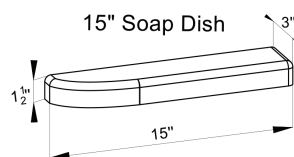

Shipping Crate Size: 40"W x64"L x12"H
Shipping Weight: 160 lb.

Available Package Options:
Package-2: 4 wall panels & 3 shelves,
Package-3: 4 wall panels, 3 shelves & 2" trims

Cultured marble panels and trims can be cut to size. The shelves or panels can be arranged in any layout. See installation manual for directions.

Ella Horizon White Cultured Marble 6 Panel Shower Wall Surround Package - 2

Package - 2 Content: 4 Shower Panels & 3 Shelves

Material: Cultured Marble
Color / Finish: Horizon White Matte
Wall Surround Size: 36"Wx60"Lx60"H
Panel Thickness: 1/4"
Net Weight: 143 lb.

Shipping Crate Size: 40"W x64"L x12"H
Shipping Weight: 168 lb.

Available Package Options:
Package-1: 4 wall panels
Package-3: 4 wall panels, 3 shelves & 2" trims

Cultured marble panels and trims can be cut to size. The shelves or panels can be arranged in any layout. See installation manual for directions.

Shipping Crate Size: 40"W x64"L x12"H
Shipping Weight: 190 lb.

Available Package Options:
Package-1: 4 wall panels
Package-2: 4 wall panels & 3 shelves

Cultured marble panels and trims can be cut to size. The shelves or panels can be arranged in any layout. See installation manual for directions.