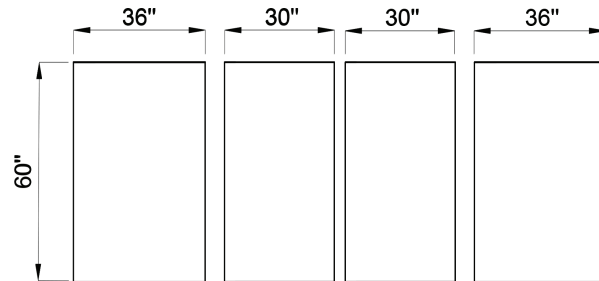

Shipping Crate Size: 40"W x64"L x12"H
Shipping Weight: 160 lb.

Available Package Options:
Package-2: 4 wall panels & 3 shelves,
Package-3: 4 wall panels, 3 shelves & 2" trims

Cultured marble panels and trims can be cut to size. The shelves or panels can be arranged in any layout. See installation manual for directions.

Ella Horizon White Cultured Marble 6 Panel Shower Wall Surround Package - 2

Package - 2 Content: 4 Shower Panels & 3 Shelves

Material: Cultured Marble
Color / Finish: Horizon White Matte
Wall Surround Size: 36"Wx60"Lx60"H
Panel Thickness: 1/4"
Net Weight: 143 lb.

Shipping Crate Size: 40"W x64"L x12"H
Shipping Weight: 168 lb.

Available Package Options:
Package-1: 4 wall panels
Package-3: 4 wall panels, 3 shelves & 2" trims

Cultured marble panels and trims can be cut to size. The shelves or panels can be arranged in any layout. See installation manual for directions.

Ella Horizon White Cultured Marble 6 Panel Shower Wall Surround Package - 3

Package - 3 Content: 4 Wall Panels, 3 Shelves & 2" Trims
(three (2) 30"x 2" x 3/4", three (3) 60" x 2" x 3/4")

Material: Cultured Marble
Color / Finish: Horizon White Matte
Wall Surround Size: 36"Wx60"Lx60"H
Panel Thickness: 1/4"
Net Weight: 165 lb.