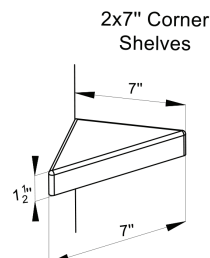

Shipping Crate Size: 40"W x64"L x12"H
Shipping Weight: 160 lb.

Available Package Options:
Package-2: 4 wall panels & 3 shelves,
Package-3: 4 wall panels, 3 shelves & 2" trims

Cultured marble panels and trims can be cut to size. The shelves or panels can be arranged in any layout. See installation manual for directions.

Ella Horizon White Cultured Marble 6 Panel Shower Wall Surround Package - 2

Package - 2 Content: 4 Shower Panels & 3 Shelves

Material: Cultured Marble
Color / Finish: Horizon White Matte
Wall Surround Size: 36"Wx60"Lx60"H
Panel Thickness: 1/4"
Net Weight: 143 lb.

Shipping Crate Size: 40"W x64"L x12"H
Shipping Weight: 168 lb.

Available Package Options:
Package-1: 4 wall panels
Package-3: 4 wall panels, 3 shelves & 2" trims

Cultured marble panels and trims can be cut to size. The shelves or panels can be arranged in any layout. See installation manual for directions.

Shipping Crate Size: 40"W x64"L x12"H
Shipping Weight: 190 lb.

Available Package Options:
Package-1: 4 wall panels
Package-2: 4 wall panels & 3 shelves

Cultured marble panels and trims can be cut to size. The shelves or panels can be arranged in any layout. See installation manual for directions.