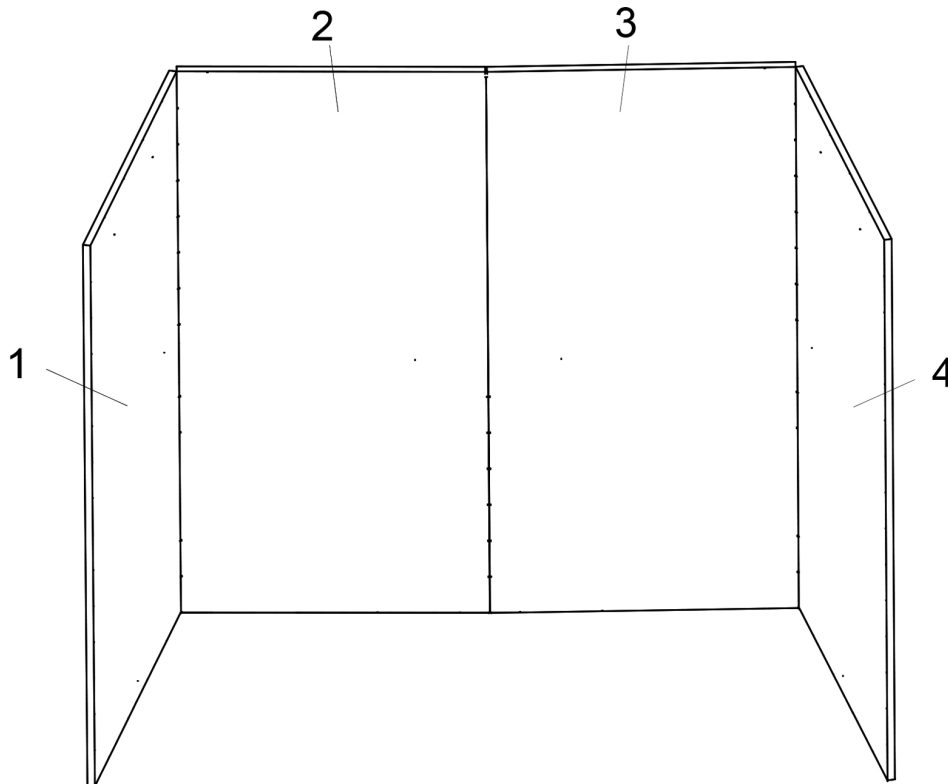

Ella Horizon White Cultured Marble 4 Panel Shower Wall Surround Package - 1

Package - 1 Content: 4 Shower Panels

Material: Cultured Marble
Color / Finish: Horizon White Matte
Wall Surround Size: 36"Wx60"Lx60"H
Panel Thickness: 1/4"
Net Weight: 135 lb.

Shipping Crate Size: 40"W x64"L x12"H
Shipping Weight: 160 lb.

Available Package Options:
Package-2: 4 wall panels & 3 shelves,
Package-3: 4 wall panels, 3 shelves & 2" trims

Cultured marble panels and trims can be cut to size. The shelves or panels can be arranged in any layout. See installation manual for directions.

Ella Horizon White Cultured Marble 6 Panel Shower Wall Surround Package - 2

Package - 2 Content: 4 Shower Panels & 3 Shelves

Material: Cultured Marble
Color / Finish: Horizon White Matte
Wall Surround Size: 36"Wx60"Lx60"H
Panel Thickness: 1/4"
Net Weight: 143 lb.

Shipping Crate Size: 40"W x64"L x12"H
Shipping Weight: 168 lb.

Available Package Options:
Package-1: 4 wall panels
Package-3: 4 wall panels, 3 shelves & 2" trims

Cultured marble panels and trims can be cut to size. The shelves or panels can be arranged in any layout. See installation manual for directions.