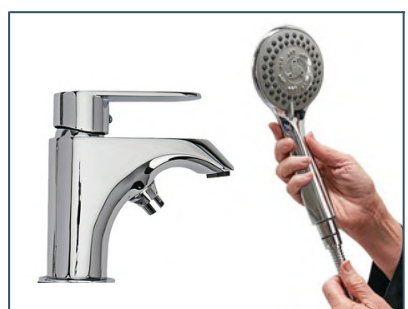

## Big4Two: Air + Hydro + Independent Foot Massage Therapy Option with Two Ella 2 Piece Fast-Fill Faucets

Big4Two (36"W x 80"L)

- Approximately 2 minute fill time for a foot massage (Unoccupied)
- Approximately 8 minute fill time for a full body bath (Unoccupied)
- Approximately 3 minutes to drain at ideal plumbing conditions

3 and 4-Fold Glass Shower Screen

Shower Column Kit for Deck Mounted Faucets

Optional Heated Seat & Back Button

Ella 2 Piece Fast-Fill Faucets  
(Chrome or Brushed Nickel Finish)