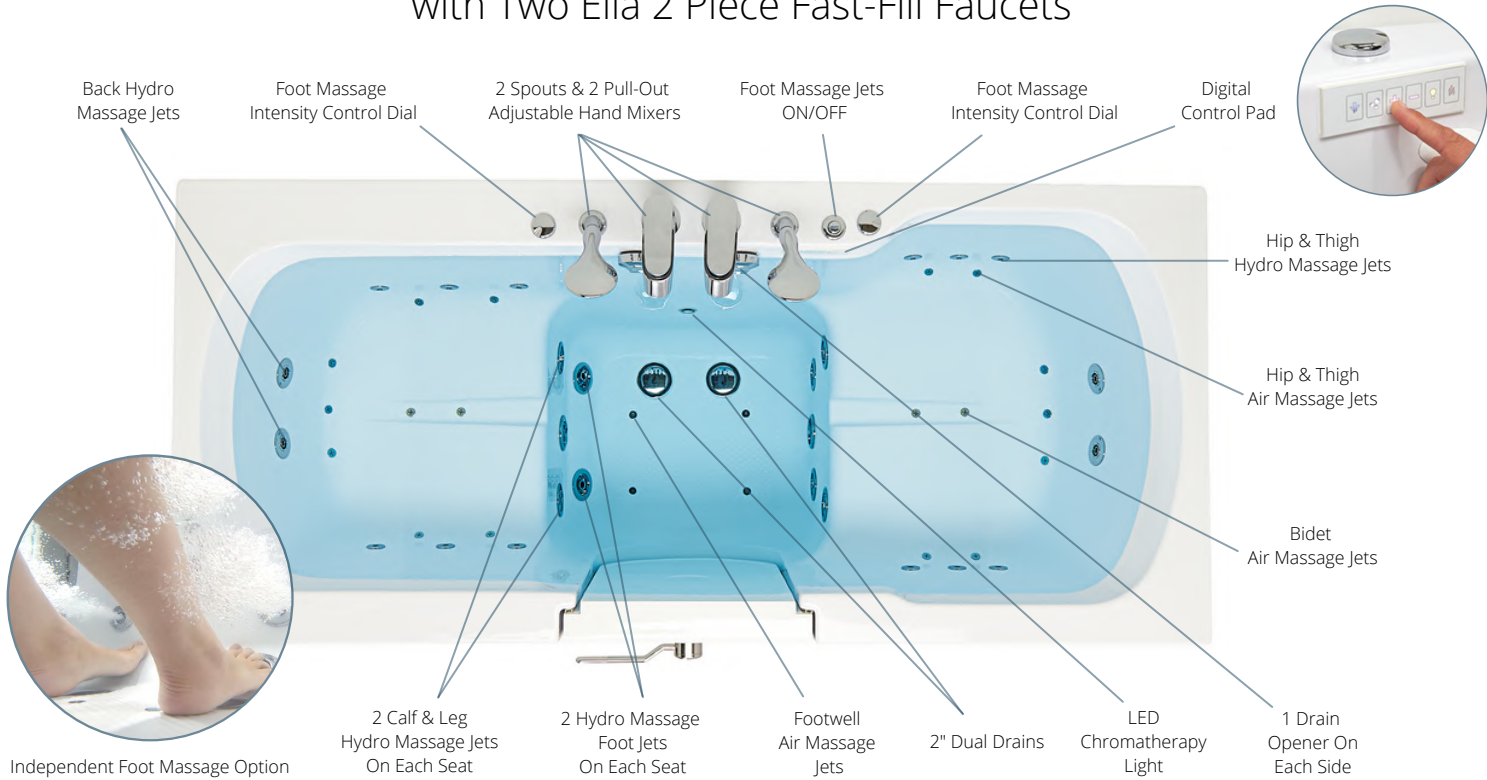

Big4Two Therapeutic Massage Options

Air + Hydro + Hydro / Foot Massage
22 Air Jets • 8 Upper Hydro Jets • 8 Lower Hydro Jets
1 Air Pump • 2 Hydro Pumps

Air + Hydro + Hydro / Foot Massage + MicroBubble
22 Air Jets • 8 Upper Hydro Jets • 8 Lower Hydro Jets • MicroBubble Jet
1 Air Pump • 2 Hydro Pumps • 1 MicroBubble Pump

Big4Two: Air + Hydro + Independent Foot Massage Therapy Option with Two Ella 2 Piece Fast-Fill Faucets

Big4Two (36"W x 80"L)

- Approximately 2 minute fill time for a foot massage (Unoccupied)
- Approximately 8 minute fill time for a full body bath (Unoccupied)
- Approximately 3 minutes to drain at ideal plumbing conditions

3 and 4-Fold Glass Shower Screen

Shower Column Kit for Deck Mounted Faucets