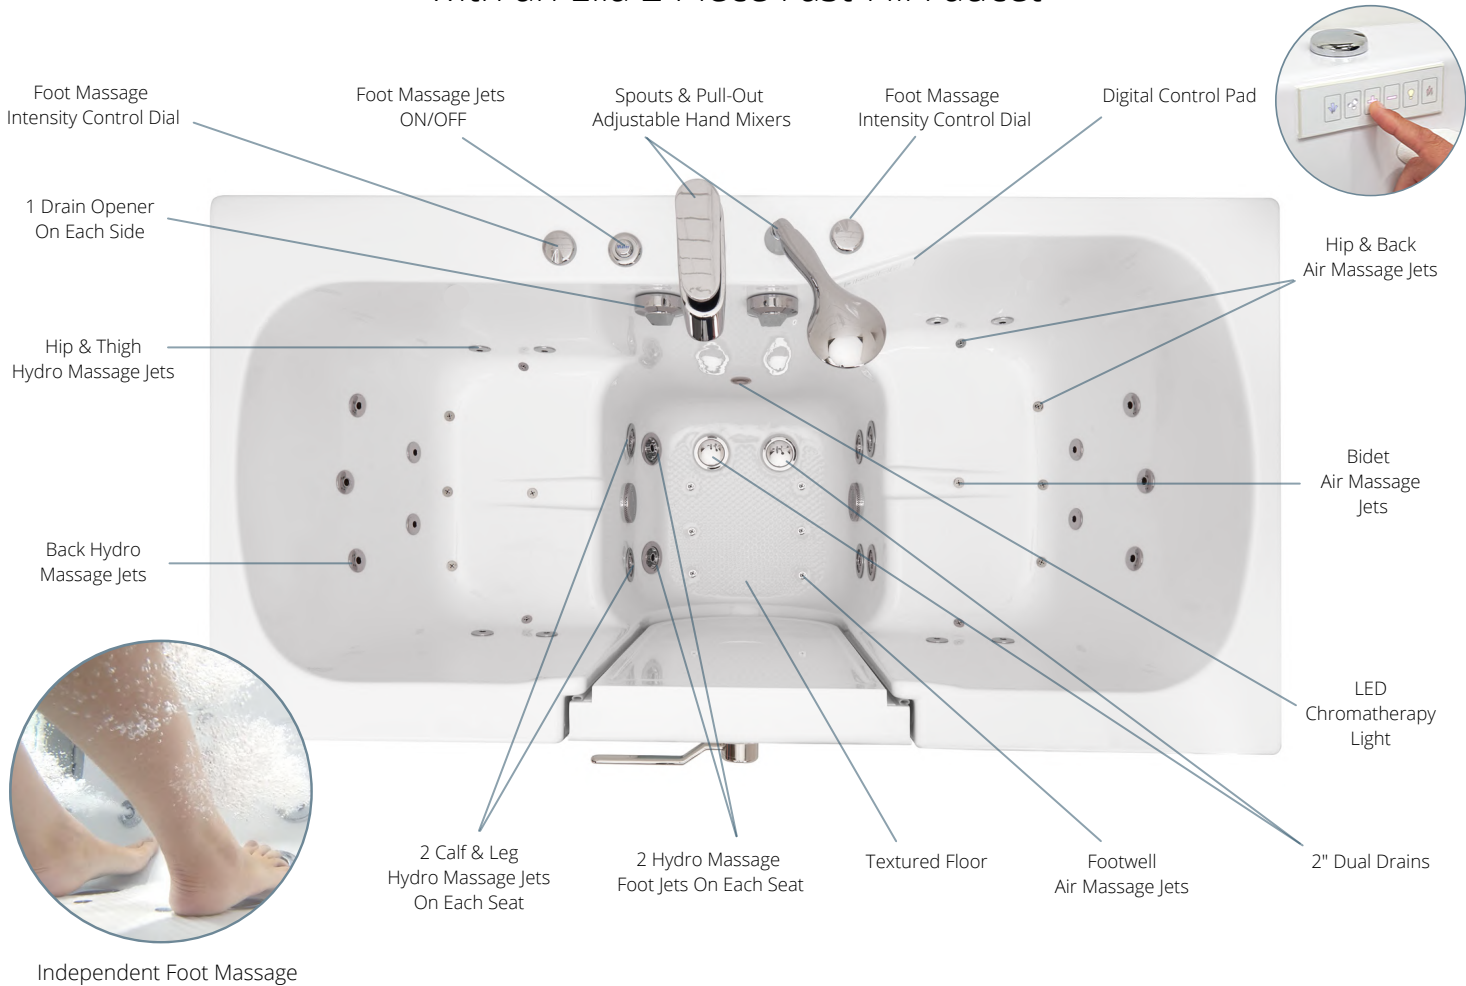

## Air + Hydro + Hydro

18 Air Jets • 9 Upper Hydro Jets • 8 Lower Hydro Jets

1 Air Pump • 2 Hydro Pumps

## Air + Hydro + Hydro + Micro

18 Air Jets • 9 Upper Hydro Jets • 8 Lower Hydro Jets • MicroBubble Jet

1 Air Pump • 2 Hydro Pumps • 1 MicroBubble Pump

# Tub4Two: Air + Hydro + Independent Foot Massage Therapy with an Ella 2 Piece Fast-Fill Faucet

Independent Foot Massage

### Ella Gravity Driven 2" Dual Drain Technology

Ella acrylic safety tubs include our Dual Drain Technology, which has 2 independent overflows, and two 2-inch floor drains which can be operated independently by stainless steel cables to assure reliable and fast draining. In addition, both drain openers are equipped with extension handles for easy and comfortable use.